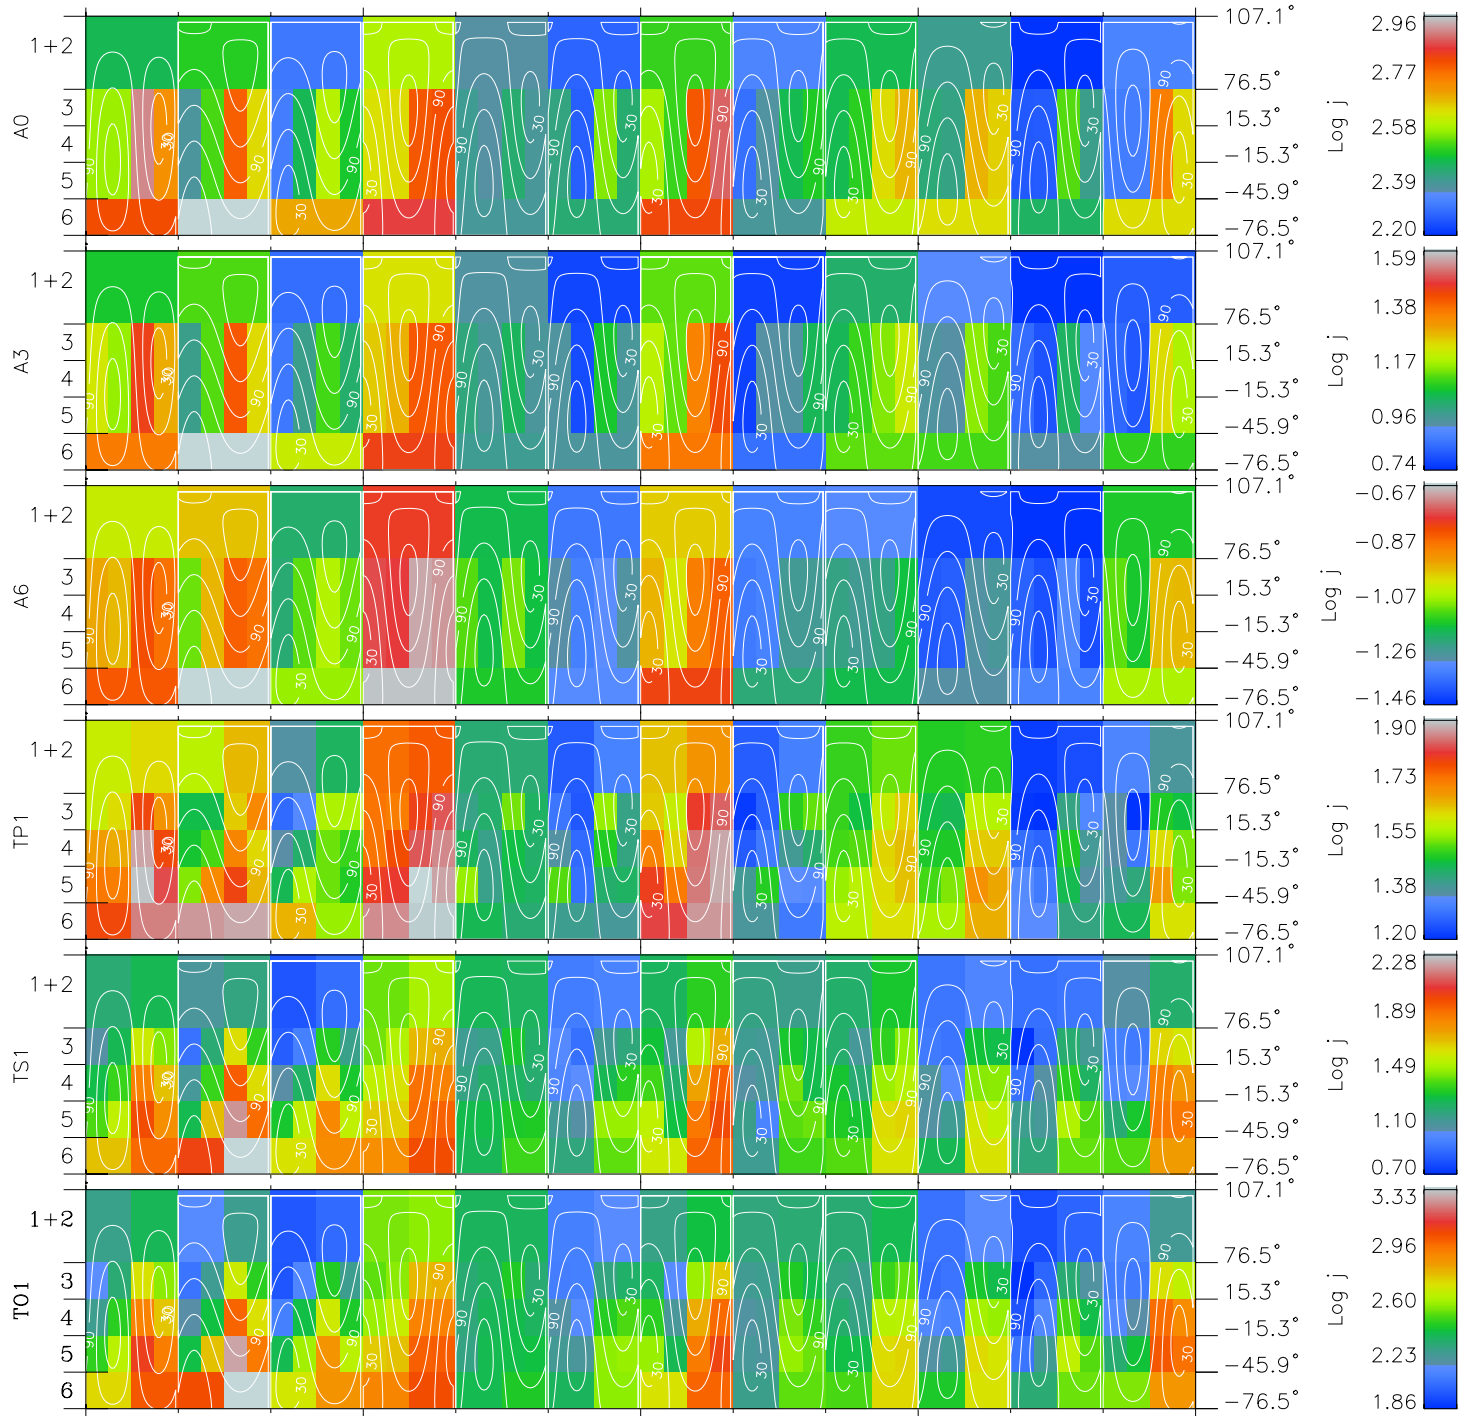

Galileo EPD Real Time All-Sky Anisotropies 98330

Software Version: RTSKY_FLUX V 1.20
 Data Production: 06-03-00
 Plot Production: Sun Sep 16 16:13:05 2001
 Color File: wondr3
 Geofactor File: 1.1

00:00:00 1998-330	330-06	330-12	330-18	00:00:00 1998-331	X JSE(R _j)
+	+	+	+	+	Y JSE(R _j)
-24.36	-26.46	-28.52	-30.53	-32.49	Z JSE(R _j)
34.09	34.94	35.71	36.43	37.10	
-0.23	-0.18	-0.13	-0.09	-0.04	

- ◇ = Jupiter look direction
- = Corotation look direction