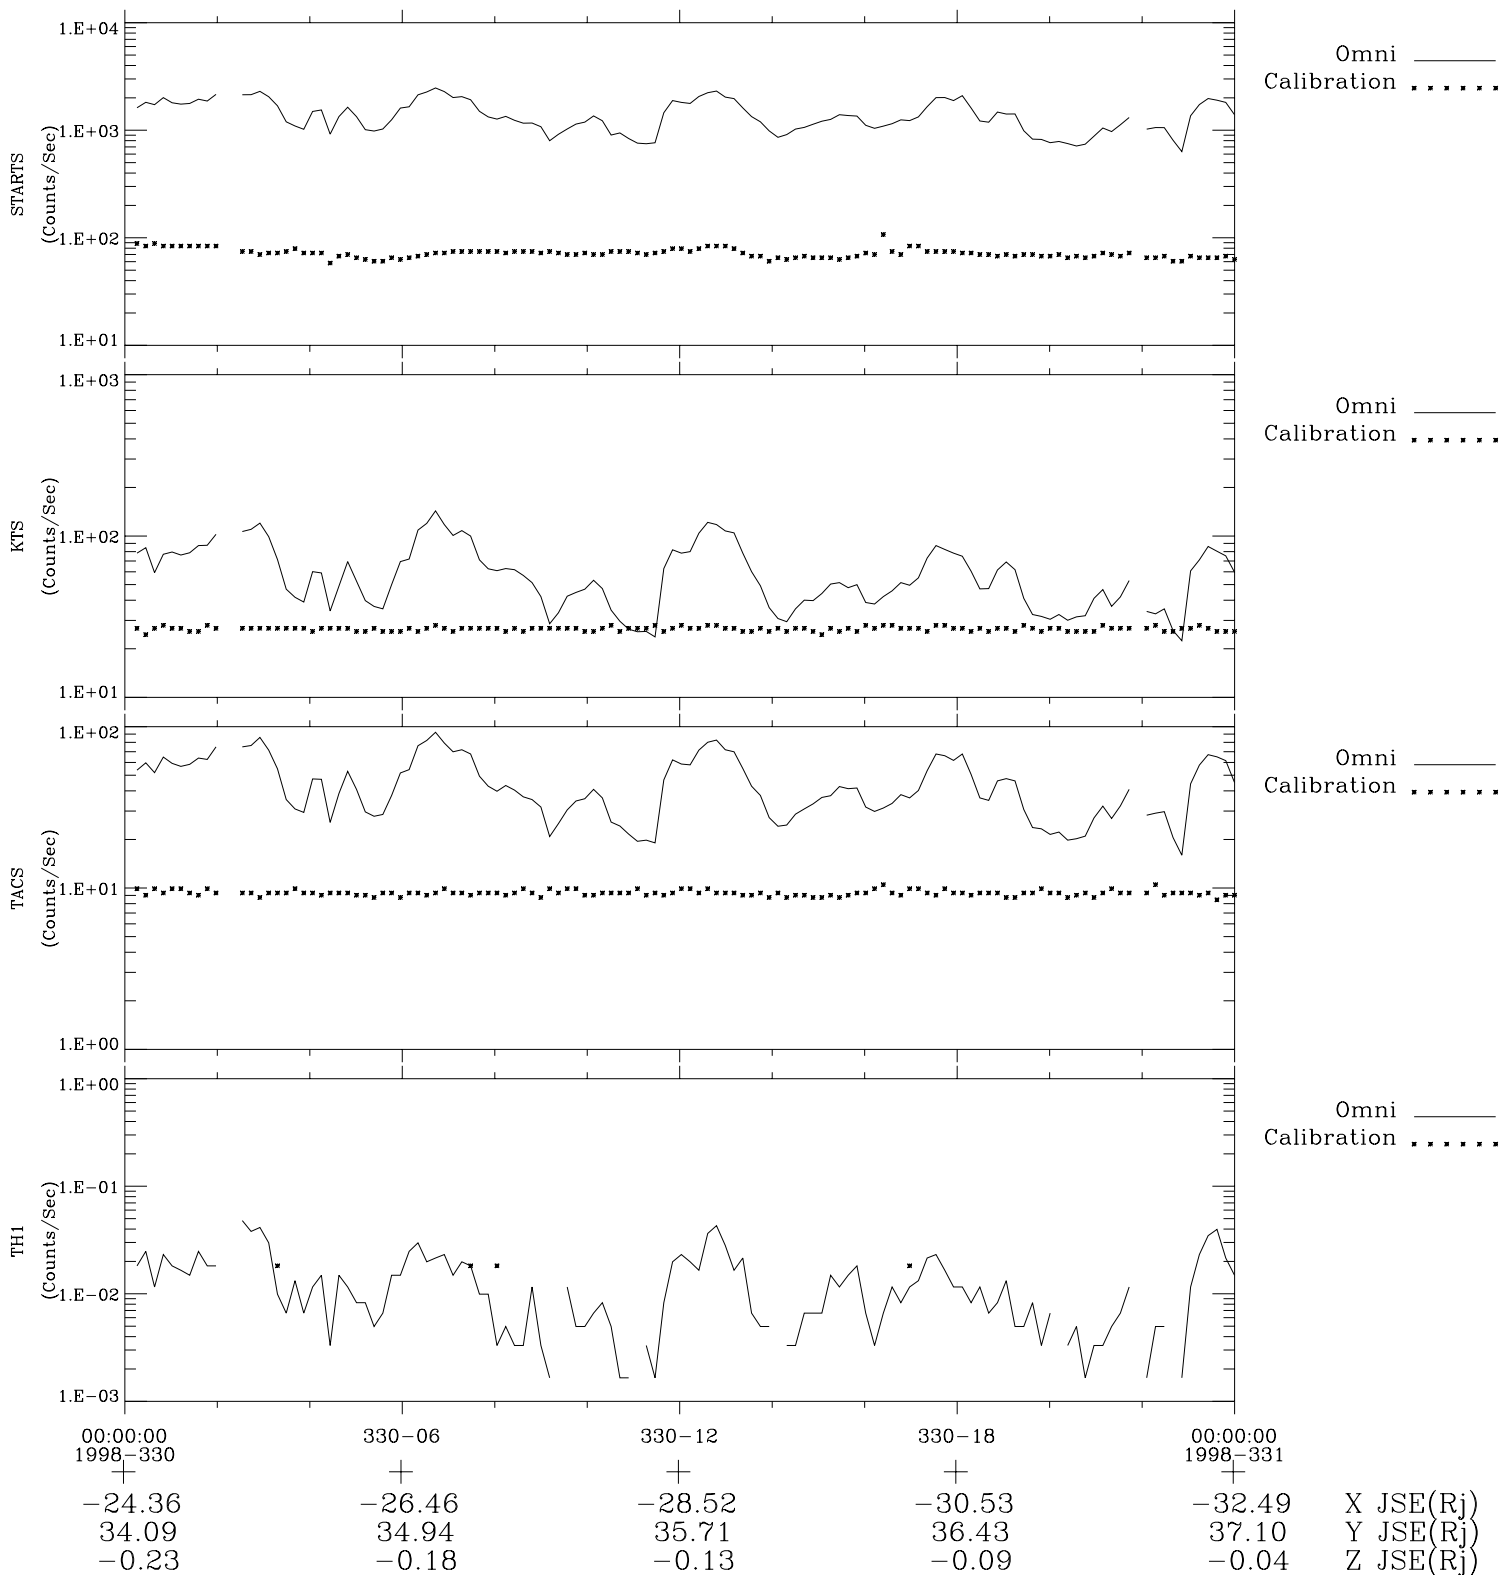

# Galileo EPD Real-Time Omni 98330

Software Version: RTLINE\_OMNI V 1.20  
Data Production: 06-03-00  
Plot Production: Sun Sep 16 16:14:38 2001

- ◇ = Jupiter look direction
- = Corotation look direction