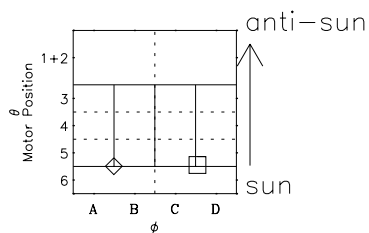

# Galileo EPD Real-Time Omni 98330

Software Version: RTLINE\_OMNI V 1.20  
Data Production: 06-03-00  
Plot Production: Sun Sep 16 16:14:38 2001

- ◇ = Jupiter look direction
- = Corotation look direction