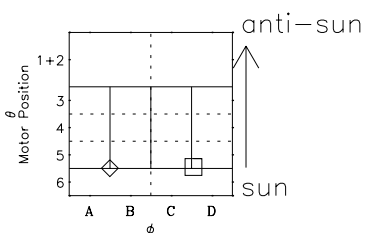

# Galileo EPD Real-Time Six-Sector 98330

Software Version: RTLINE\_R6 V 1.20  
Data Production: 06-03-00  
Plot Production: Sun Sep 16 16:14:45 2001

◇ = Jupiter look direction  
□ = Corotation look direction