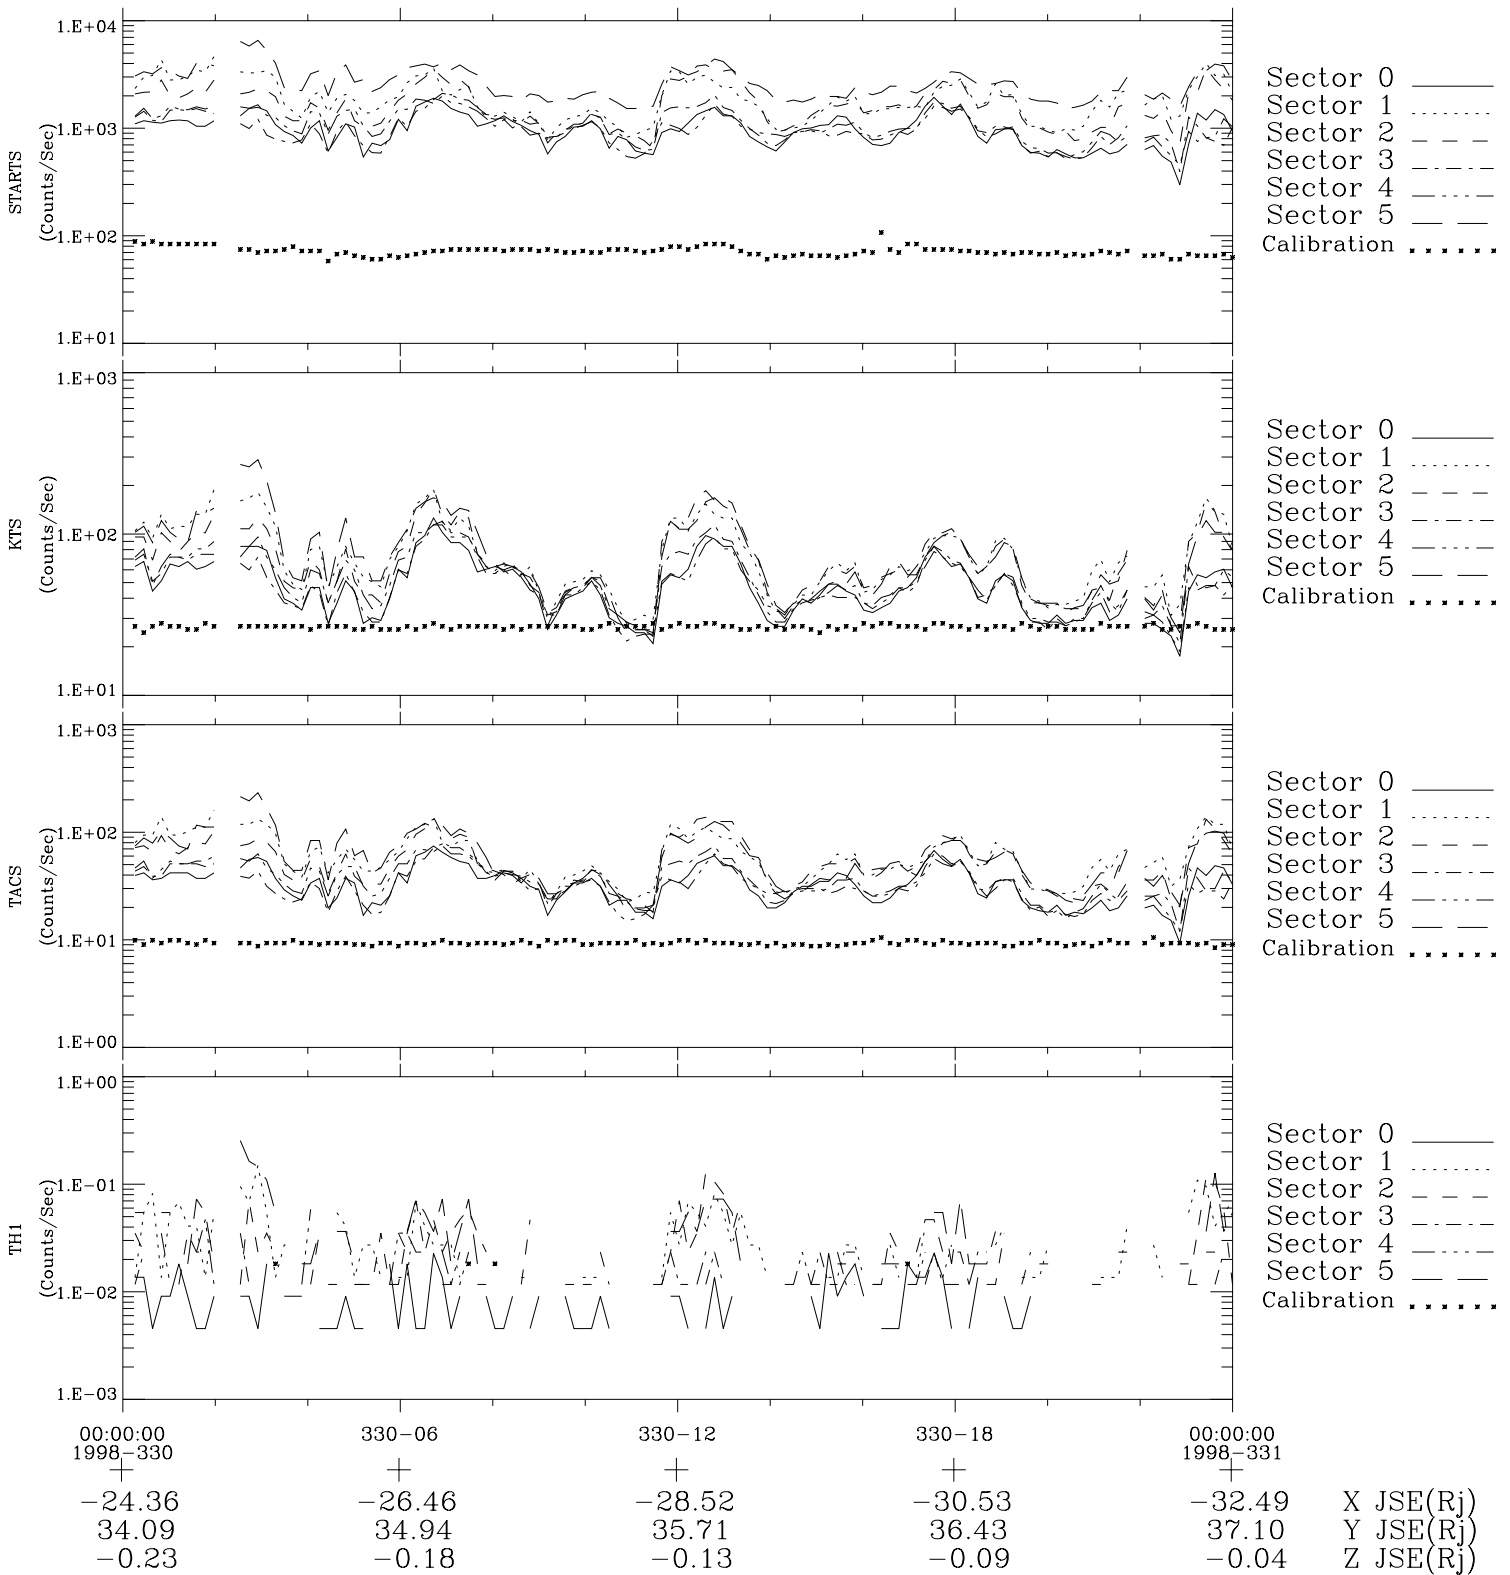

# Galileo EPD Real-Time Six-Sector 98330

Software Version: RTLINE\_R6 V 1.20  
Data Production: 06-03-00  
Plot Production: Sun Sep 16 16:14:45 2001

◇ = Jupiter look direction  
□ = Corotation look direction