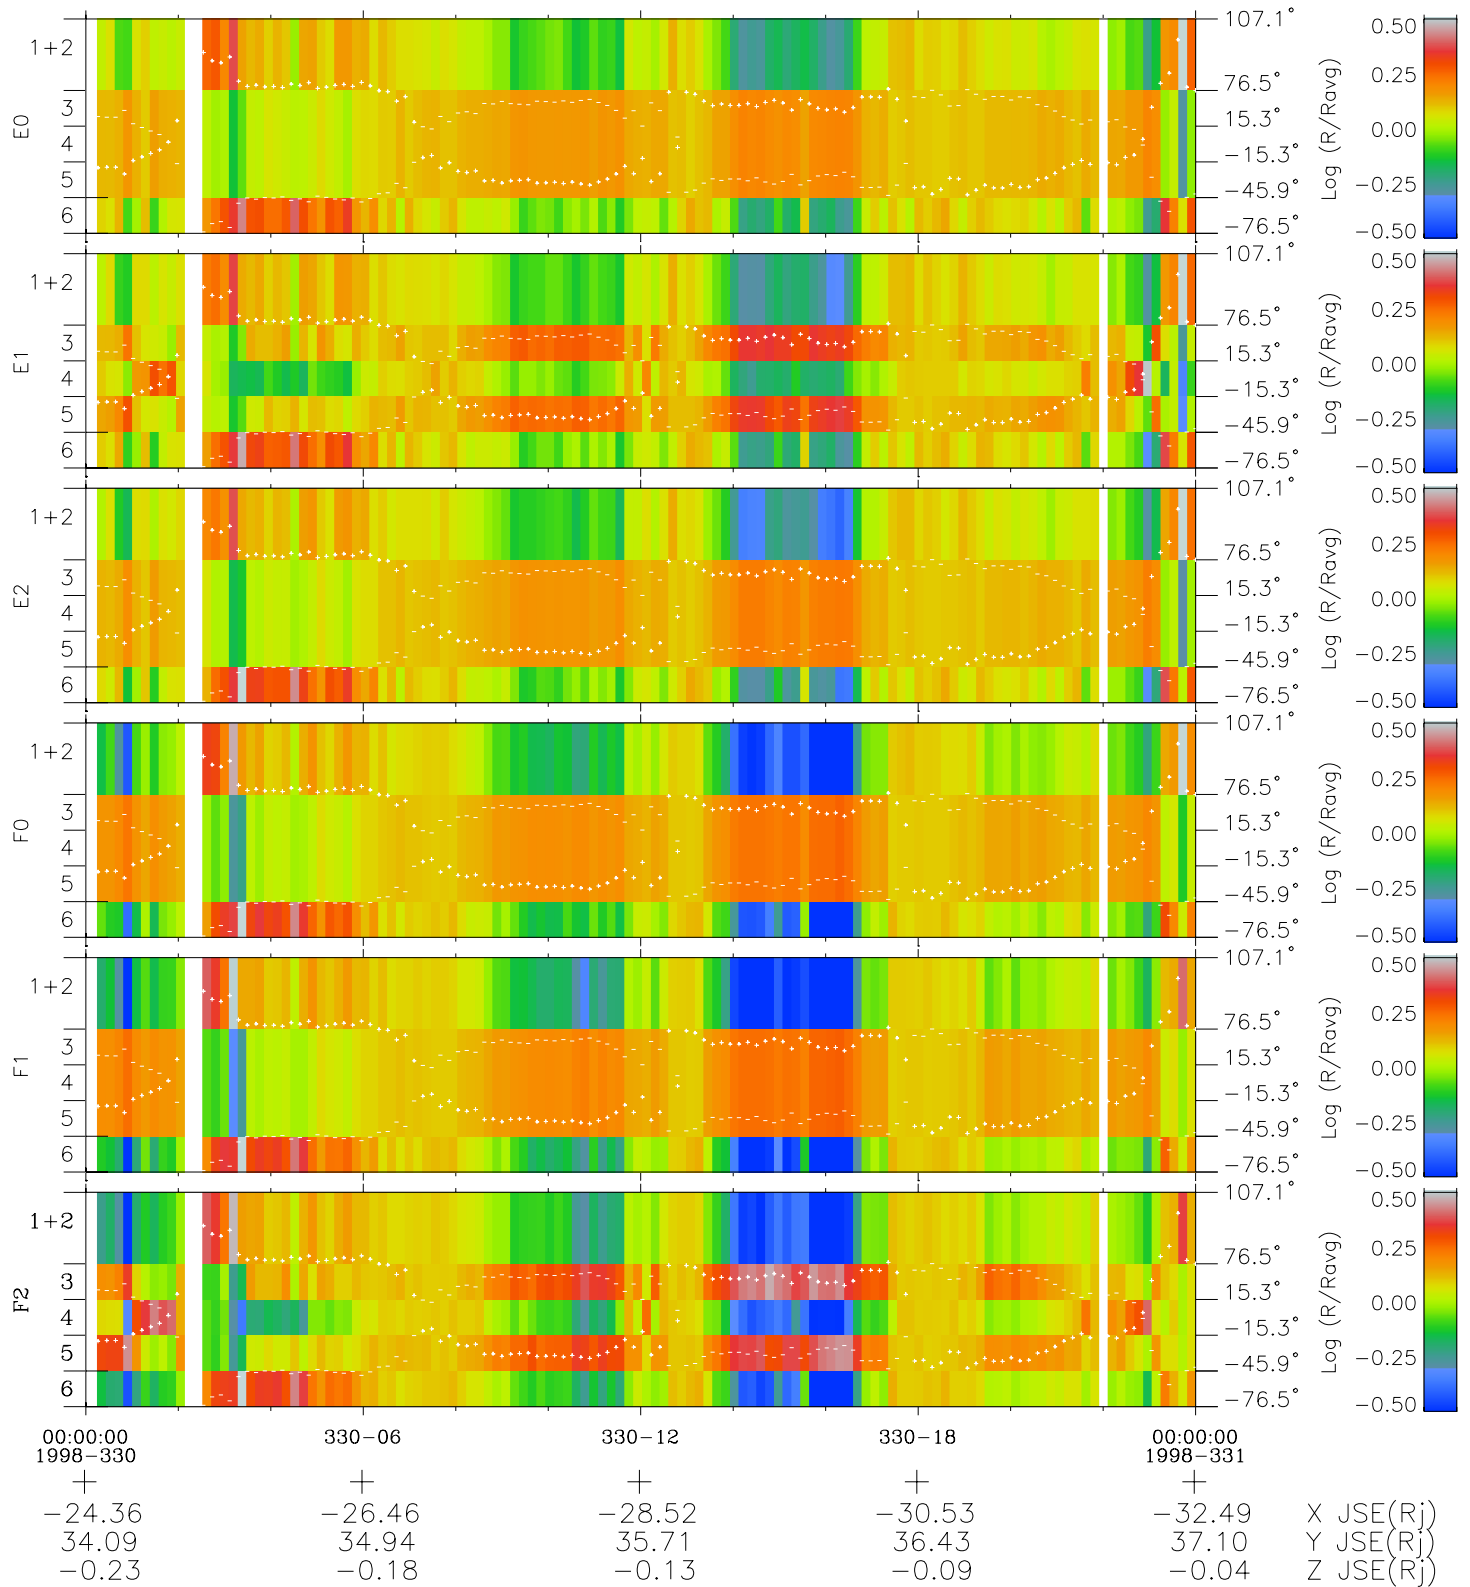

# Galileo EPD Real Elevation Anisotropies 98330

Software Version: RTELEV\_MEAN V 1.20  
 Data Production: 06-03-00  
 Plot Production: Sun Sep 16 16:13:38 2001  
 Color File: wondr3  
 Geofactor File: 1.1

- ◇ = Jupiter look direction
- = Corotation look direction