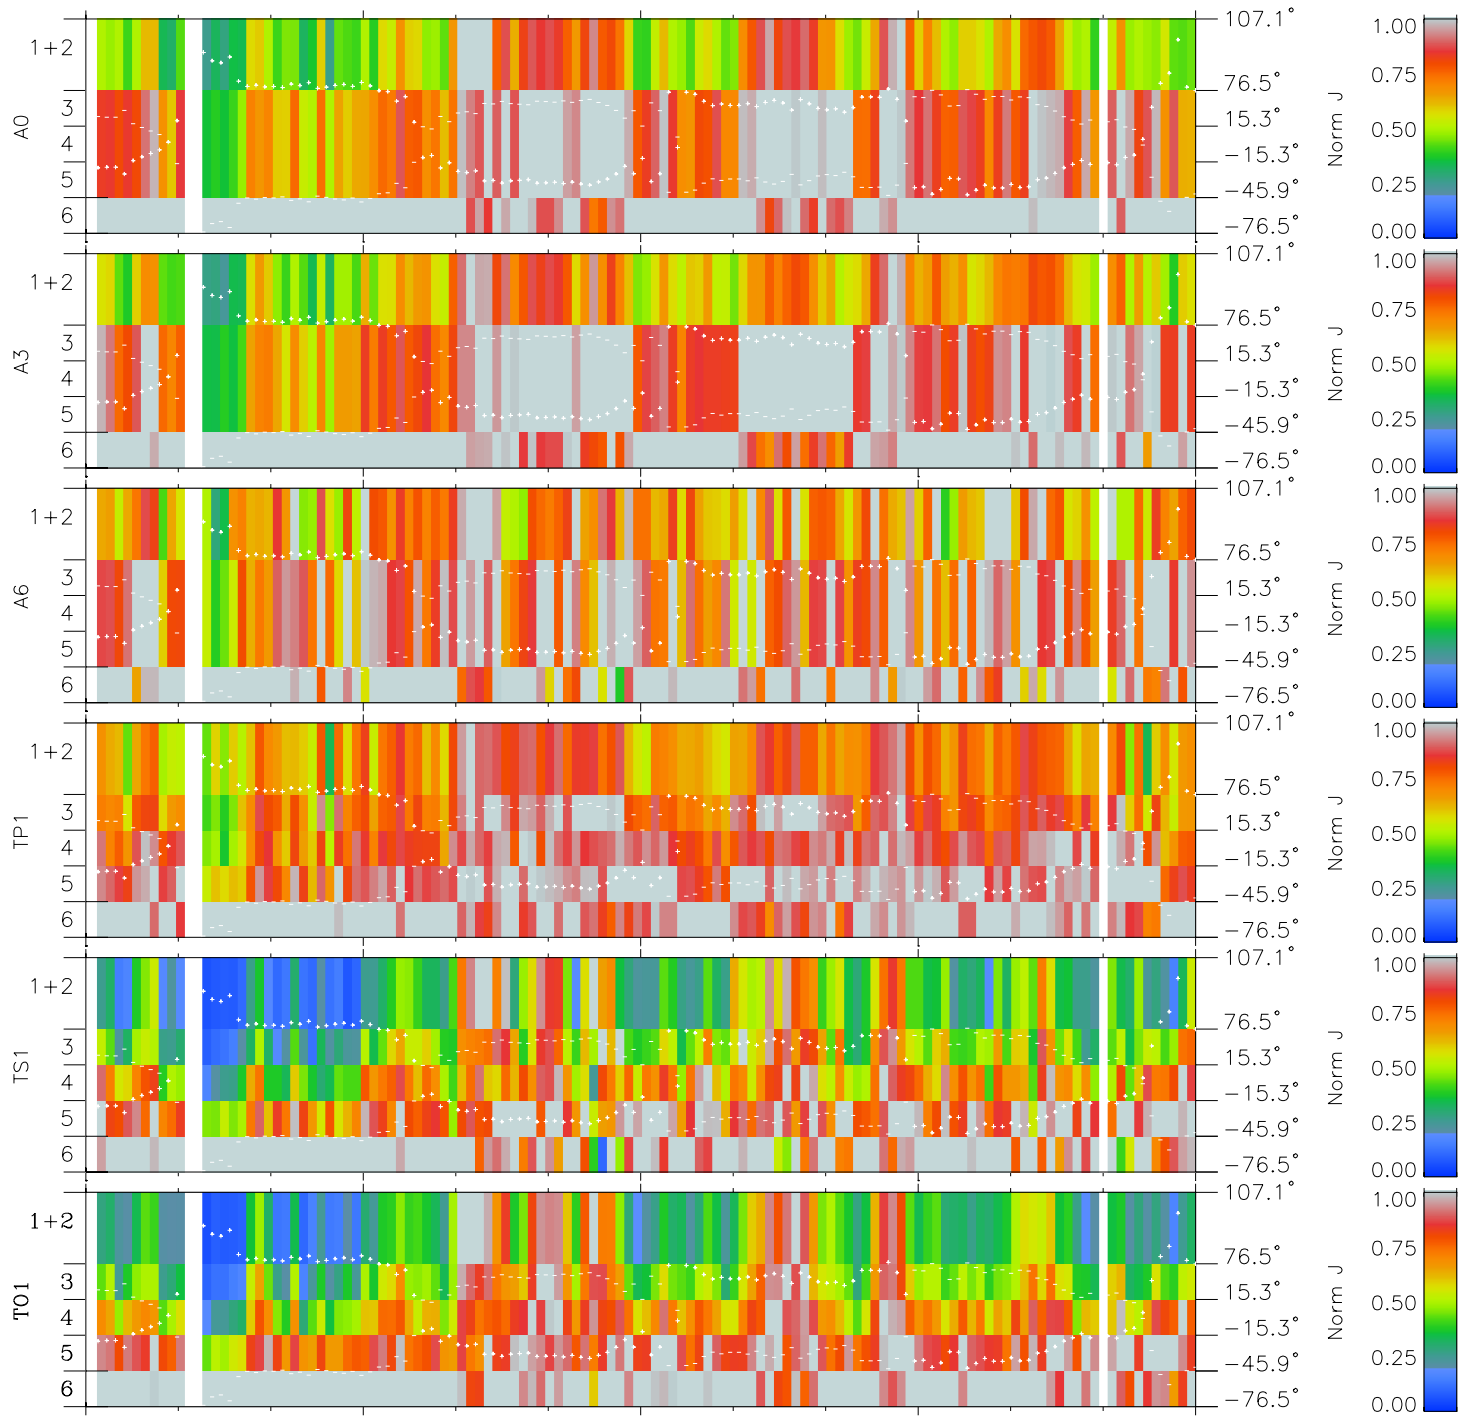

Galileo EPD Real Elevation Anisotropies 98330

Software Version: RTELEV_NORM V 1.20
Data Production: 06-03-00
Plot Production: Sun Sep 16 16:13:55 2001
Color File: wondr3
Geofactor File: 1.1

00:00:00 1998-330	330-06	330-12	330-18	00:00:00 1998-331	
+	+	+	+	+	
-24.36	-26.46	-28.52	-30.53	-32.49	X JSE(R _j)
34.09	34.94	35.71	36.43	37.10	Y JSE(R _j)
-0.23	-0.18	-0.13	-0.09	-0.04	Z JSE(R _j)

- ◇ = Jupiter look direction
- = Corotation look direction