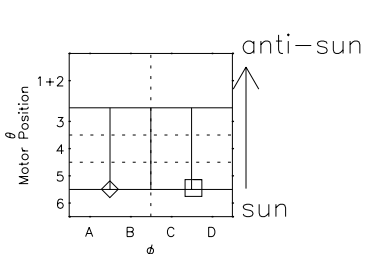

Galileo EPD Real Elevation Anisotropies 98330

Software Version: RTELEV_NORM V 1.20
Data Production: 06-03-00
Plot Production: Sun Sep 16 16:13:55 2001
Color File: wondr3
Geofactor File: 1.1

00:00:00 1998-330	330-06	330-12	330-18	00:00:00 1998-331	
+	+	+	+	+	
-24.36	-26.46	-28.52	-30.53	-32.49	X JSE(R _j)
34.09	34.94	35.71	36.43	37.10	Y JSE(R _j)
-0.23	-0.18	-0.13	-0.09	-0.04	Z JSE(R _j)

- ◇ = Jupiter look direction
- = Corotation look direction