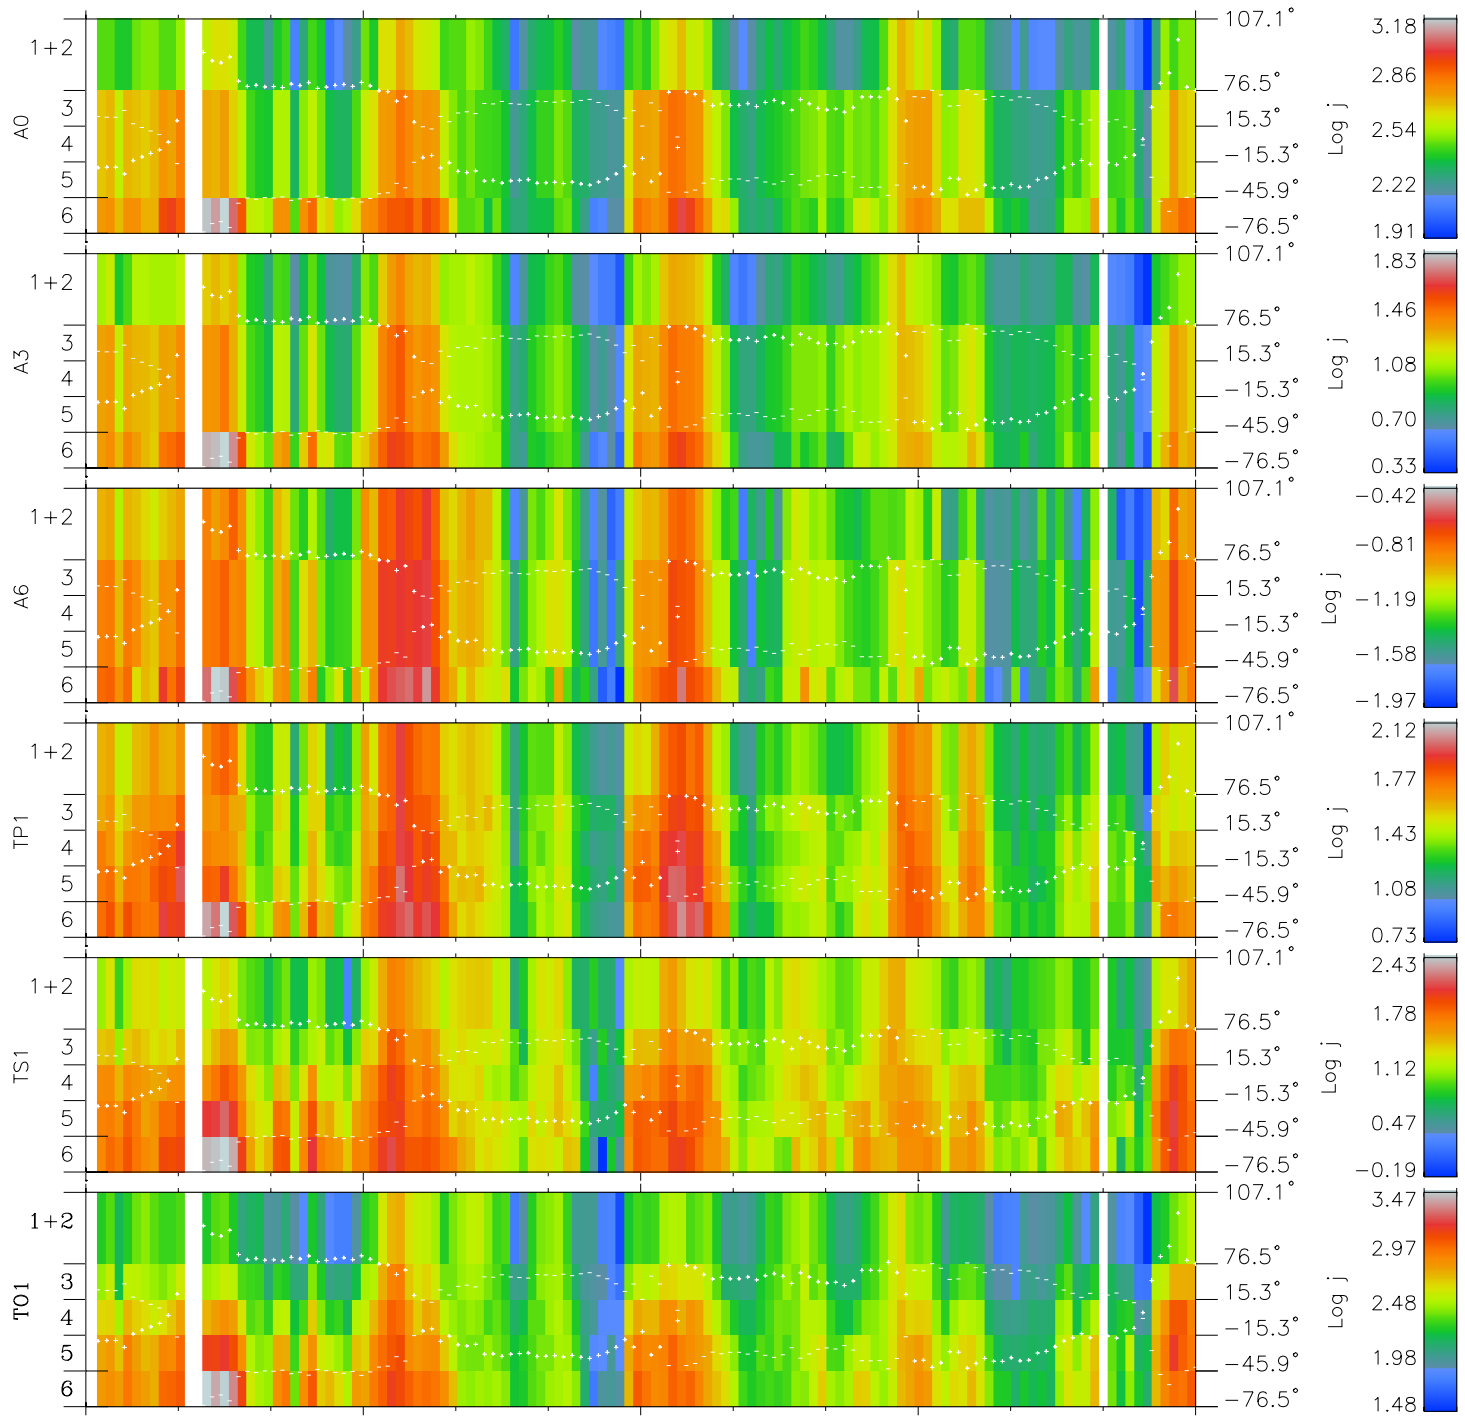

Galileo EPD Real Elevation Anisotropies 98330

Software Version: RTELEV_FLUX V 1.20
 Data Production: 06-03-00
 Plot Production: Sun Sep 16 16:13:43 2001
 Color File: wondr3
 Geofactor File: 1.1

00:00:00 1998-330	330-06	330-12	330-18	00:00:00 1998-331	
+	+	+	+	+	X JSE(R _j)
-24.36	-26.46	-28.52	-30.53	-32.49	Y JSE(R _j)
34.09	34.94	35.71	36.43	37.10	Z JSE(R _j)
-0.23	-0.18	-0.13	-0.09	-0.04	

- ◇ = Jupiter look direction
- = Corotation look direction