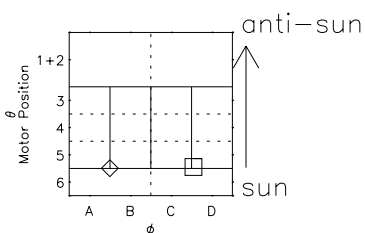

Galileo EPD Real Elevation Anisotropies 98330

Software Version: RTELEV_FLUX V 1.20
 Data Production: 06-03-00
 Plot Production: Sun Sep 16 16:13:43 2001
 Color File: wondr3
 Geofactor File: 1.1

00:00:00 1998-330	330-06	330-12	330-18	00:00:00 1998-331	
+	+	+	+	+	X JSE(R _j)
-24.36	-26.46	-28.52	-30.53	-32.49	Y JSE(R _j)
34.09	34.94	35.71	36.43	37.10	Z JSE(R _j)
-0.23	-0.18	-0.13	-0.09	-0.04	

- ◇ = Jupiter look direction
- = Corotation look direction