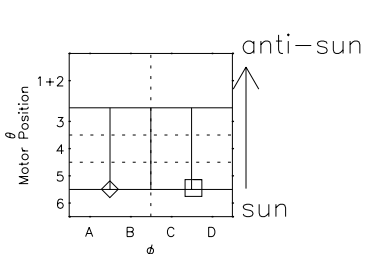

Galileo EPD Real Time Azimuth Anisotropies 98330

Software Version: RTAZIM_MEAN V 1.20
Data Production: 06-03-00
Plot Production: Sun Sep 16 16:14:11 2001
Color File: wondr3
Geofactor File: 1.1

◇ = Jupiter look direction
□ = Corotation look direction