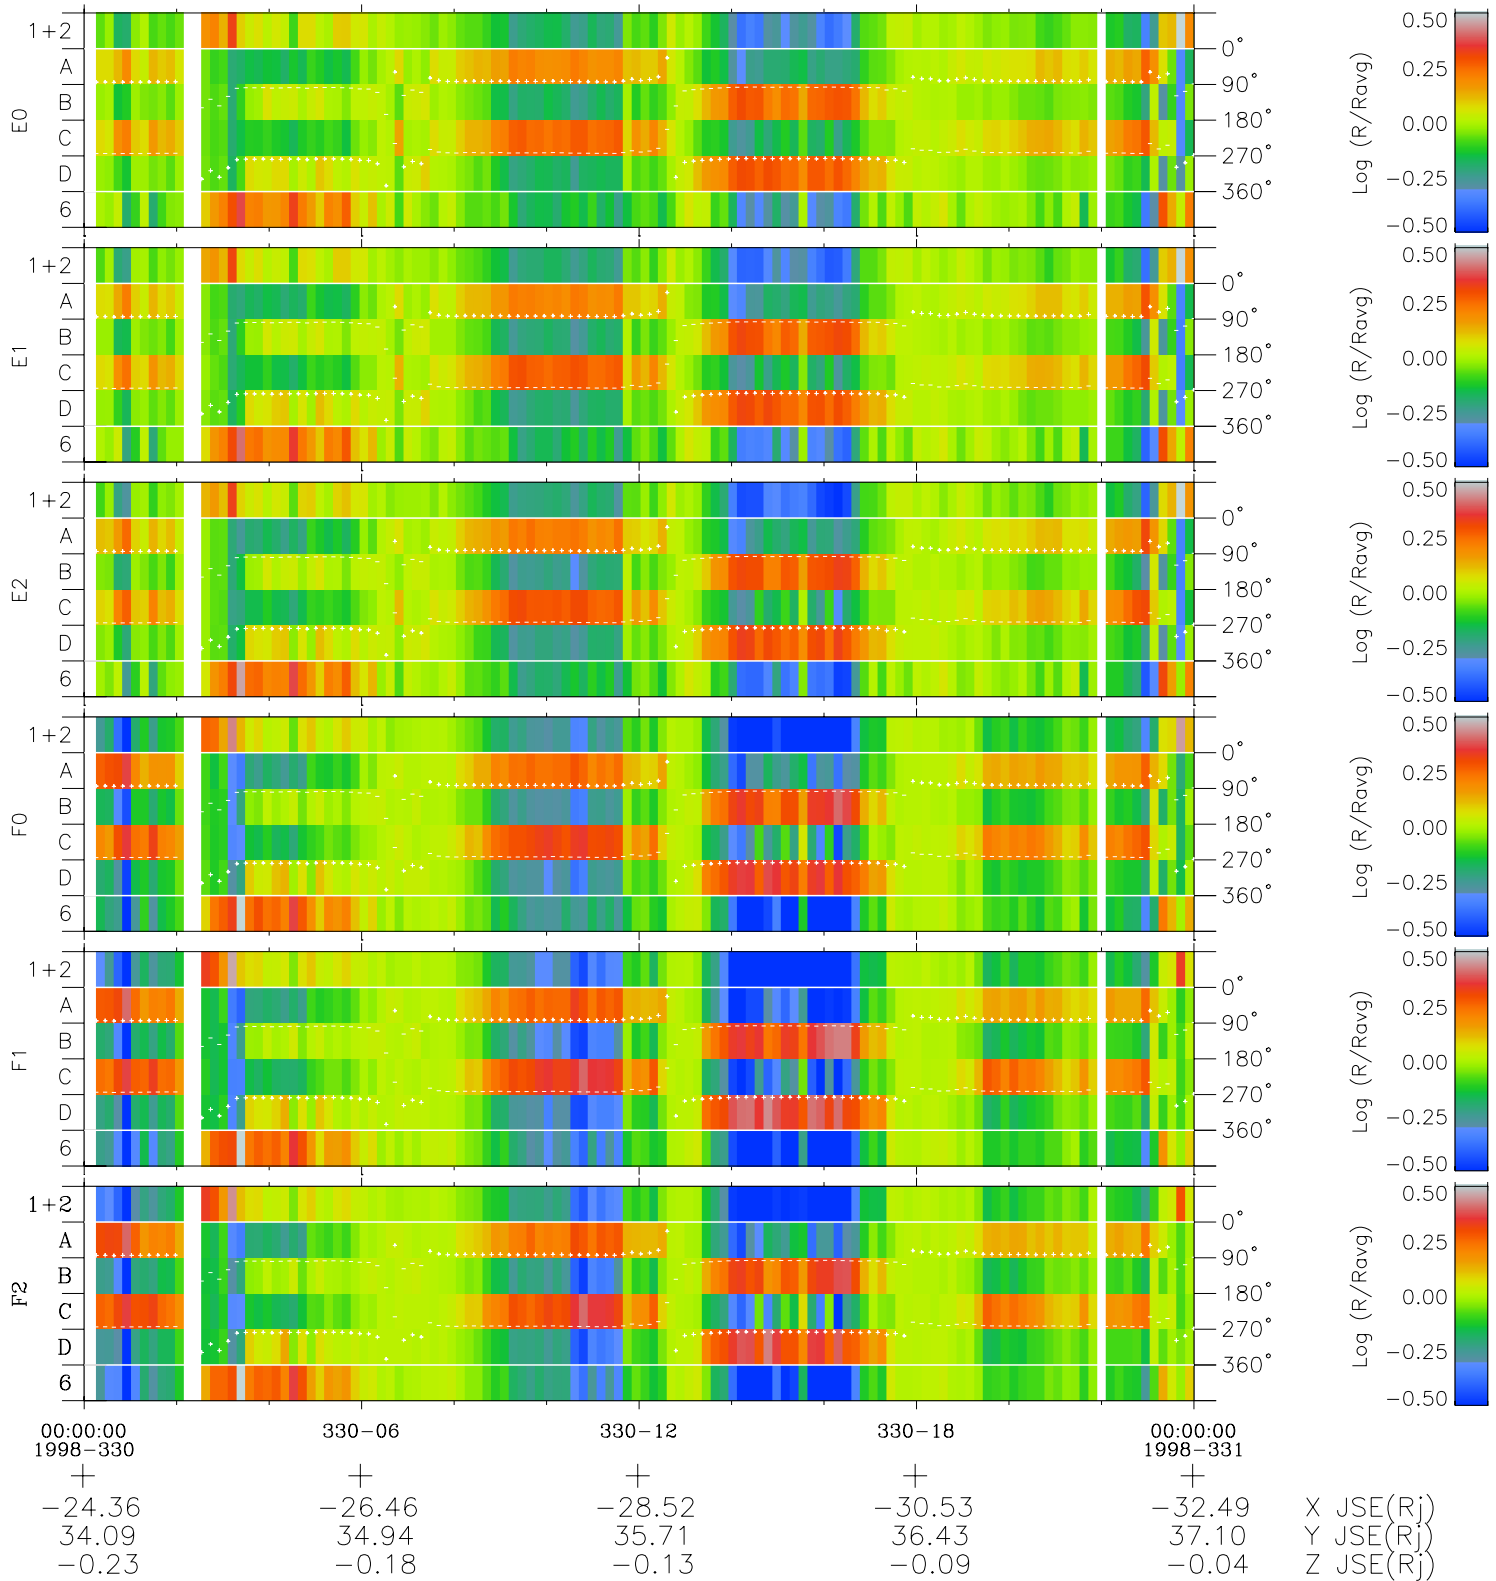

Galileo EPD Real Time Azimuth Anisotropies 98330

Software Version: RTAZIM_MEAN V 1.20
Data Production: 06-03-00
Plot Production: Sun Sep 16 16:14:11 2001
Color File: wondr3
Geofactor File: 1.1

◇ = Jupiter look direction
□ = Corotation look direction