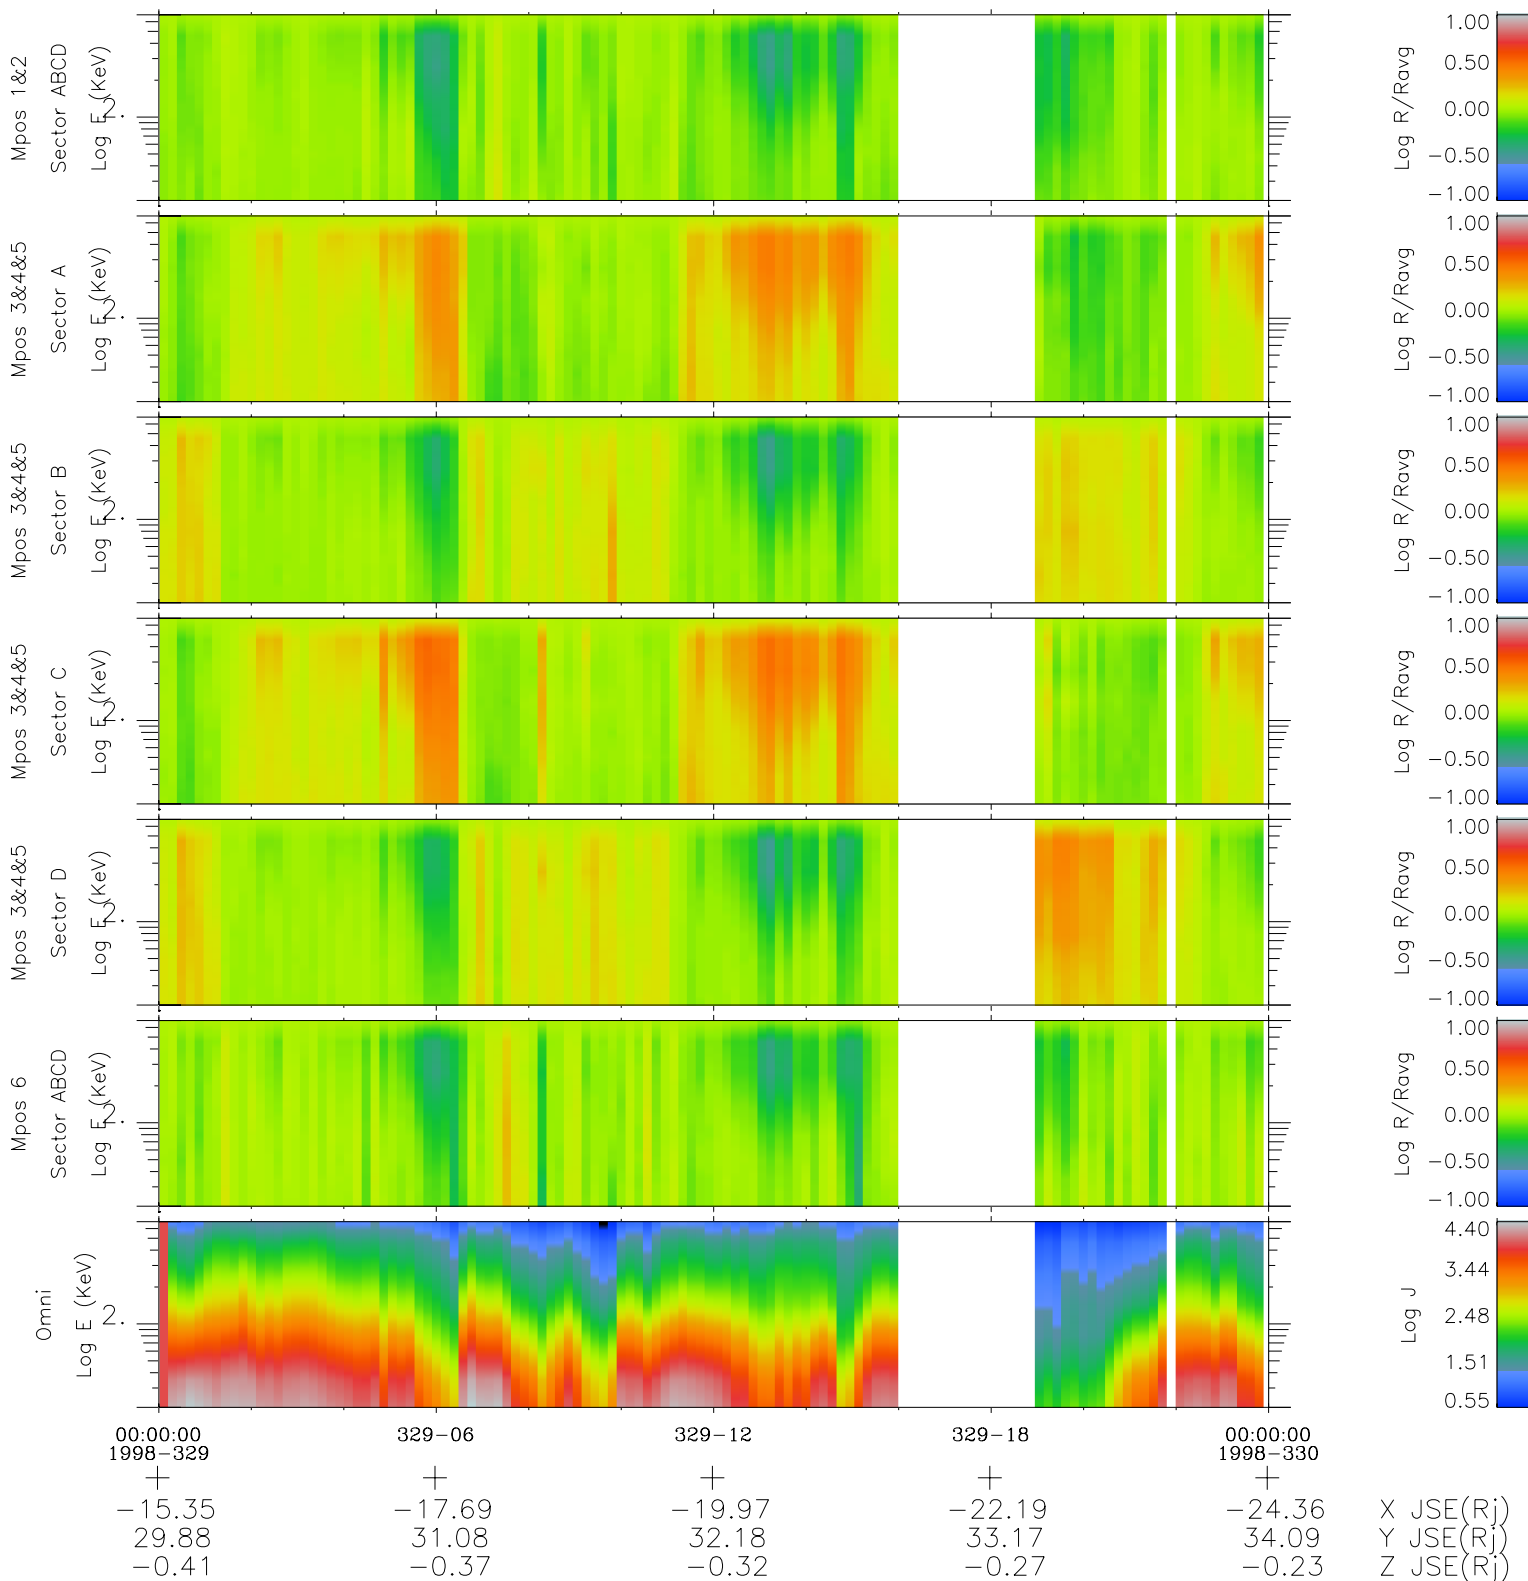

# Galileo EPD Real Time R6 Electrons Spectra 98329

Software Version: RTSPEC\_R6 V 1.20  
 Data Production: 06-03-00  
 Plot Production: Sun Sep 16 16:04:45 2001  
 Color File: wondr3  
 Geofactor File: 1.1

- ◇ = Jupiter look direction
- = Corotation look direction