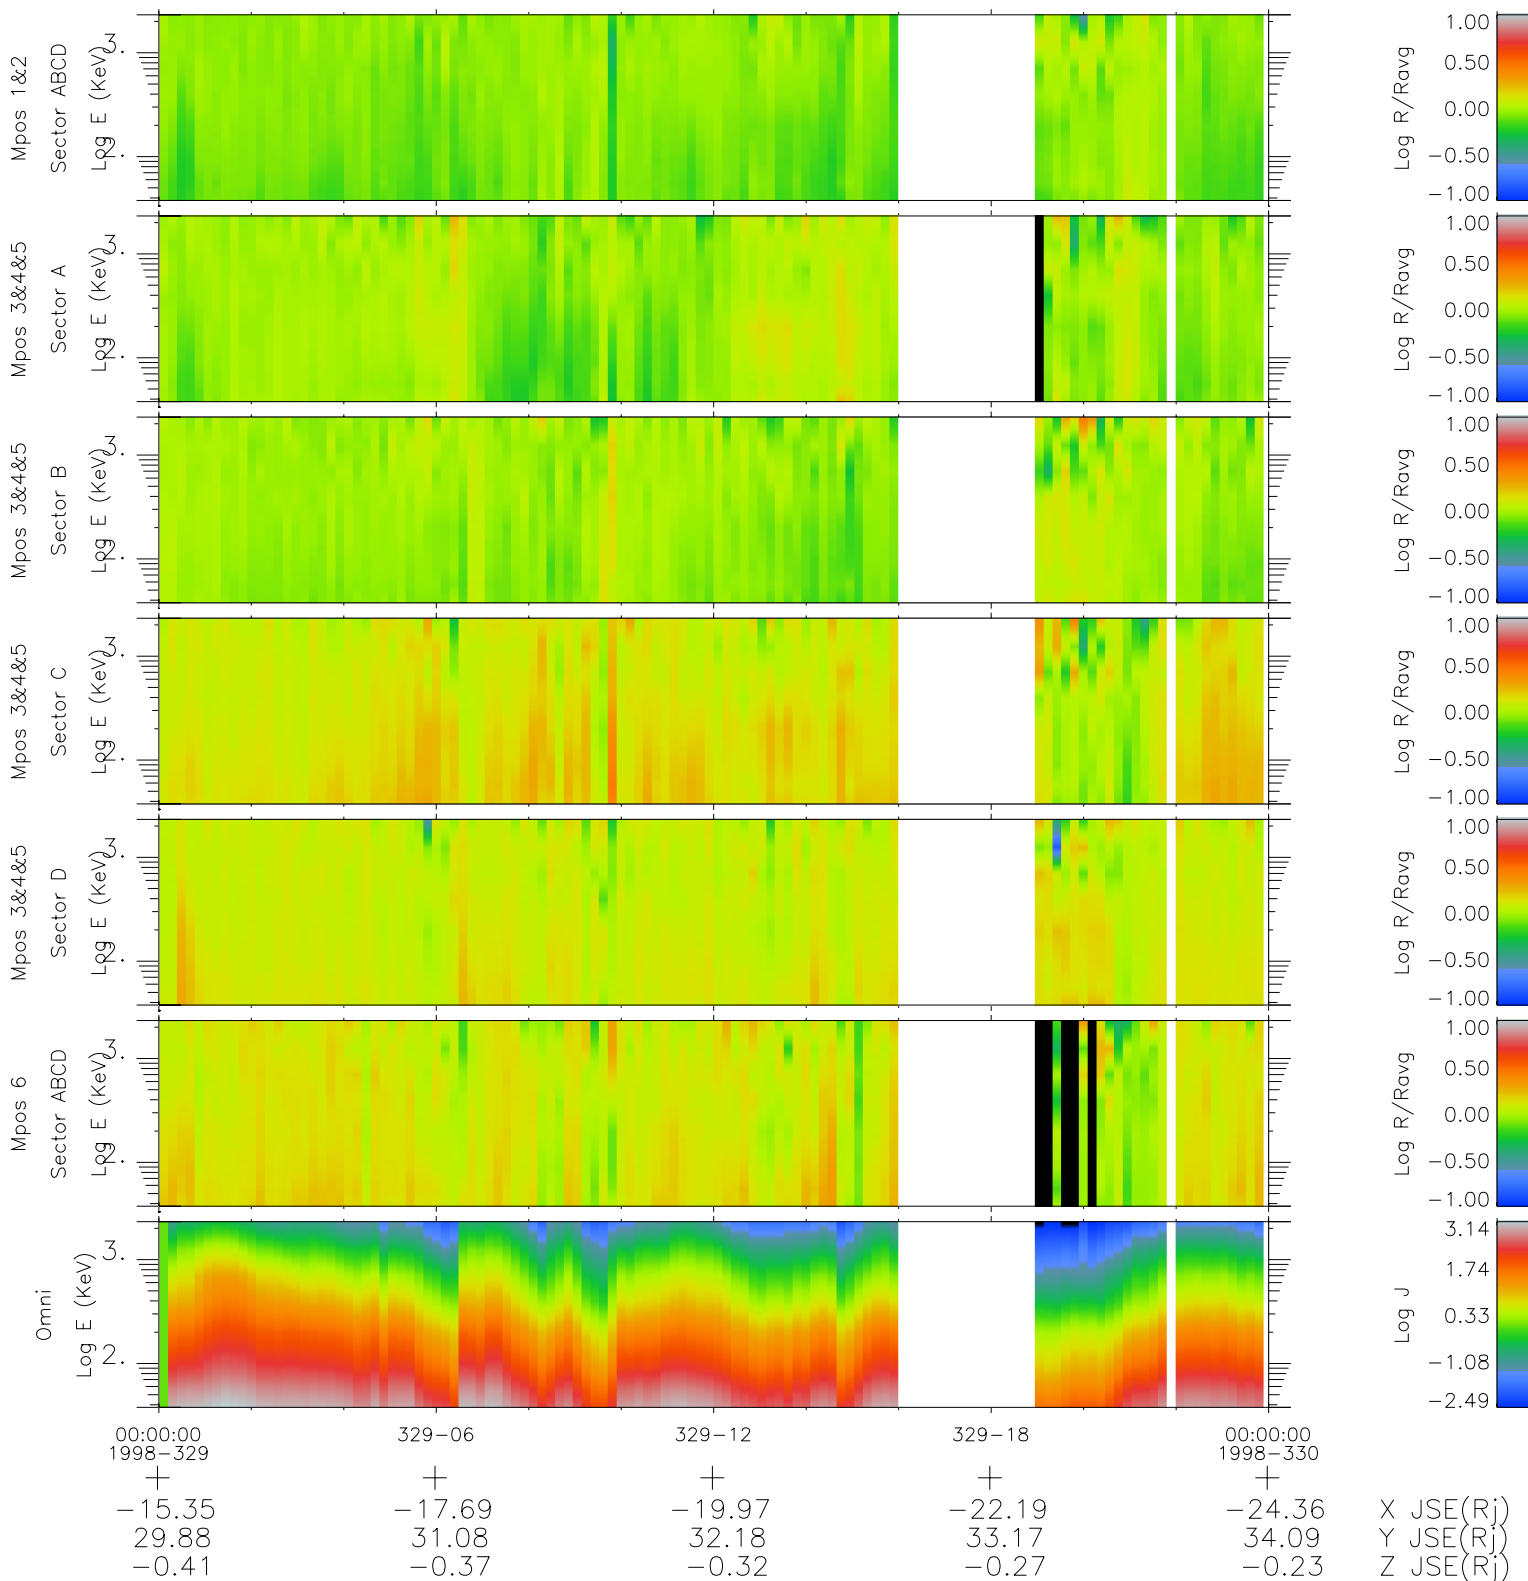

Galileo EPD Real Time R6 Ions Spectra 98329

Software Version: RTSPEC_R6 V 1.20
 Data Production: 06-03-00
 Plot Production: Sun Sep 16 16:04:39 2001
 Color File: wondr3
 Geofactor File: 1.1

◇ = Jupiter look direction
 □ = Corotation look direction