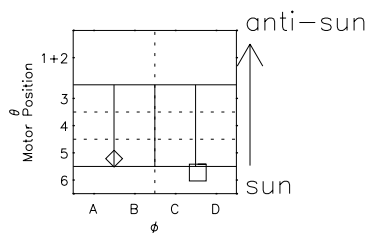

Galileo EPD Real Time R6 Ions Spectra 98329

Software Version: RTSPEC_R6 V 1.20
 Data Production: 06-03-00
 Plot Production: Sun Sep 16 16:04:39 2001
 Color File: wondr3
 Geofactor File: 1.1

◇ = Jupiter look direction
 □ = Corotation look direction