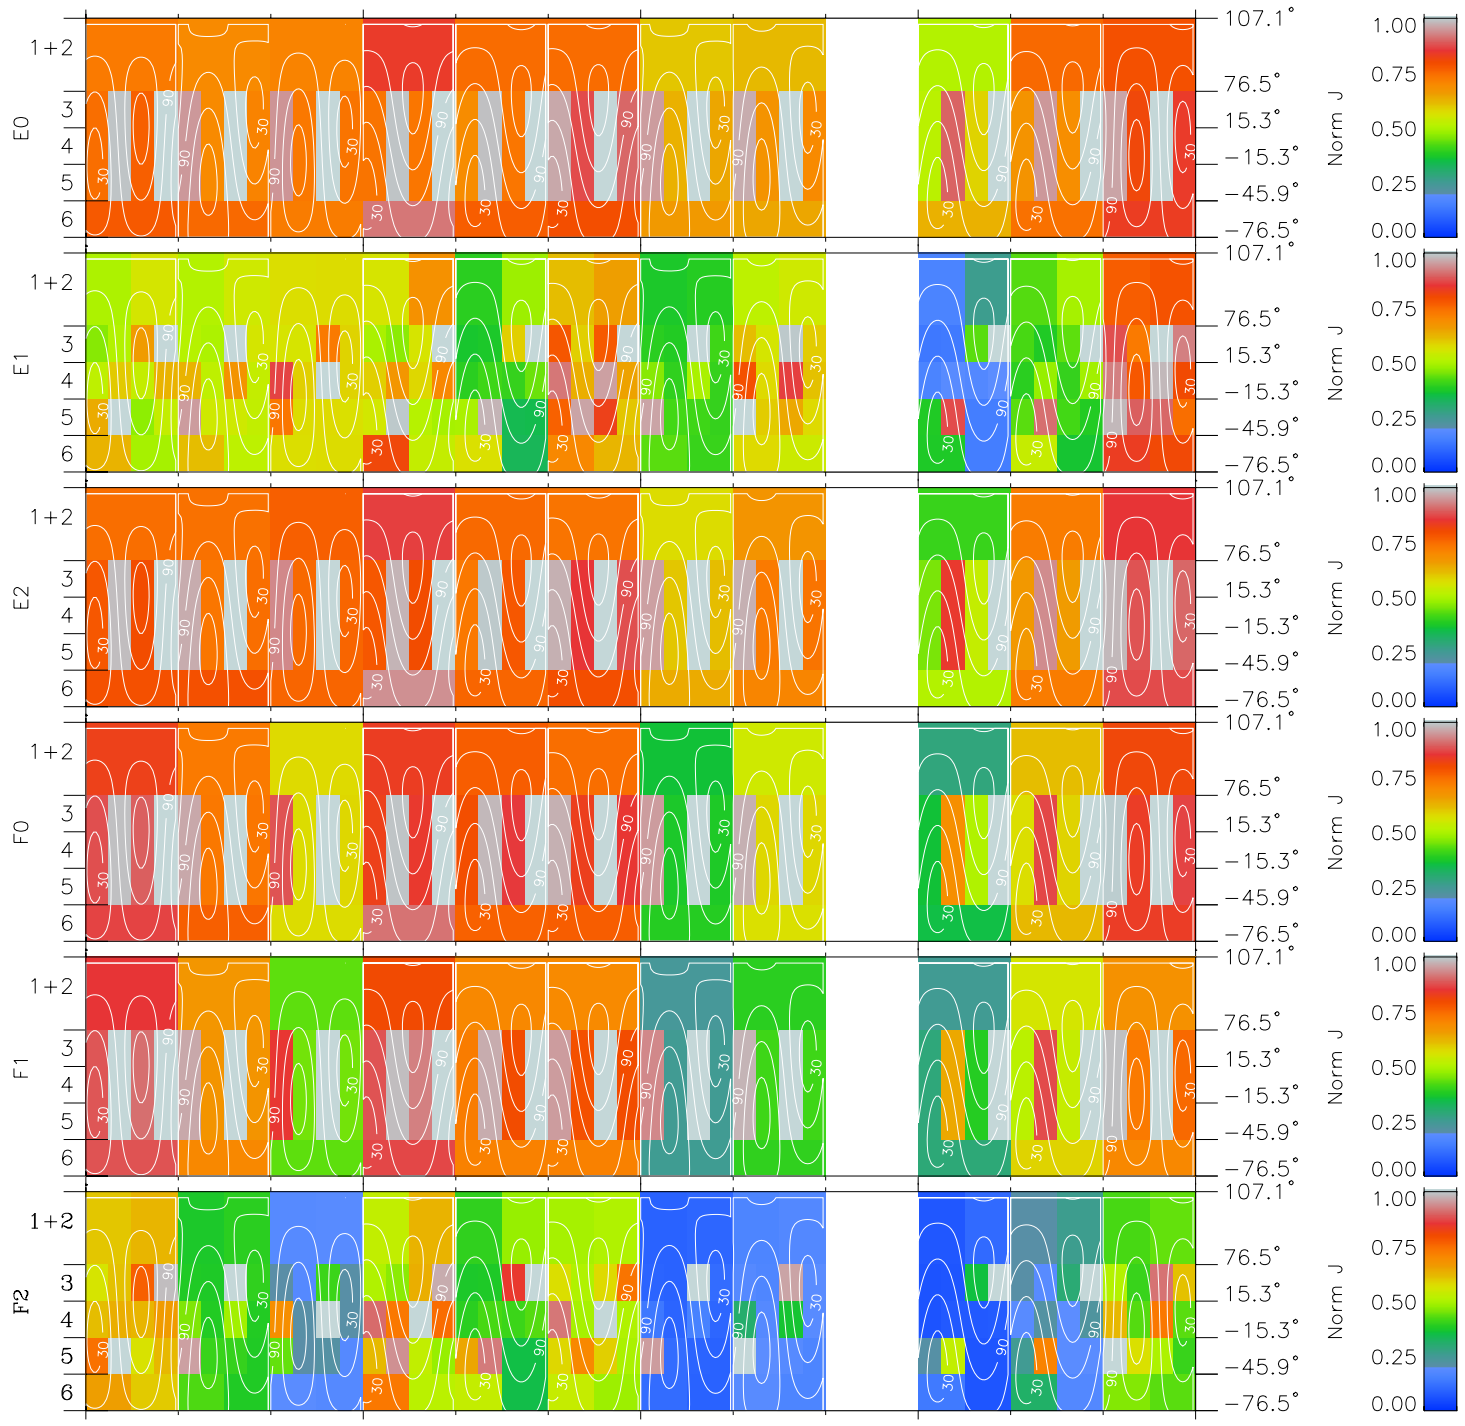

# Galileo EPD Real Time All-Sky Anisotropies 98329

Software Version: RTSKY\_NORM V 1.20  
 Data Production: 06-03-00  
 Plot Production: Sun Sep 16 16:05:30 2001  
 Color File: wondr3  
 Geofactor File: 1.1

00:00:00 1998-329	329-06	329-12	329-18	00:00:00 1998-330	
+	+	+	+	+	X JSE(R <sub>j</sub> )
-15.35	-17.69	-19.97	-22.19	-24.36	Y JSE(R <sub>j</sub> )
29.88	31.08	32.18	33.17	34.09	Z JSE(R <sub>j</sub> )
-0.41	-0.37	-0.32	-0.27	-0.23	

- ◇ = Jupiter look direction
- = Corotation look direction