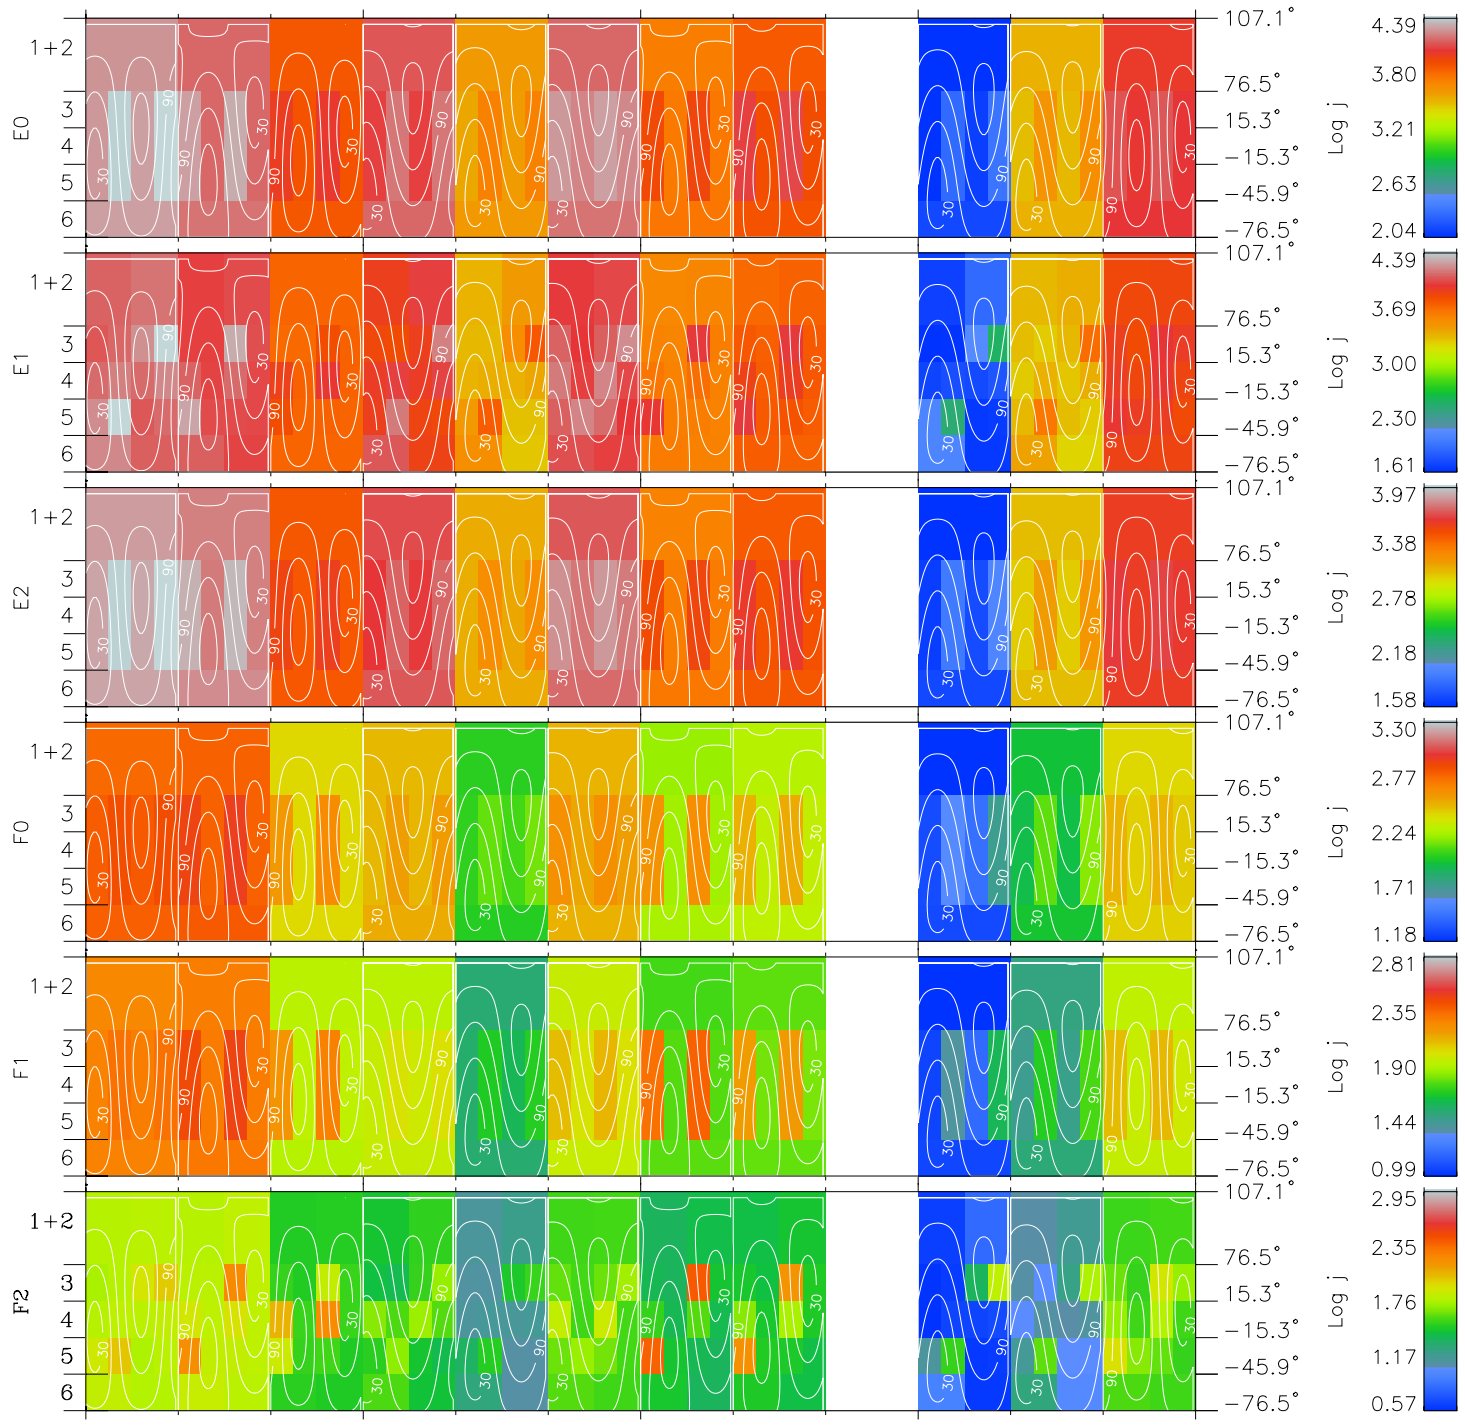

# Galileo EPD Real Time All-Sky Anisotropies 98329

Software Version: RTSKY\_FLUX V 1.20  
 Data Production: 06-03-00  
 Plot Production: Sun Sep 16 16:05:17 2001  
 Color File: wondr3  
 Geofactor File: 1.1

00:00:00 1998-329	329-06	329-12	329-18	00:00:00 1998-330	
+	+	+	+	+	
-15.35	-17.69	-19.97	-22.19	-24.36	X JSE(R <sub>j</sub> )
29.88	31.08	32.18	33.17	34.09	Y JSE(R <sub>j</sub> )
-0.41	-0.37	-0.32	-0.27	-0.23	Z JSE(R <sub>j</sub> )

- ◇ = Jupiter look direction
- = Corotation look direction