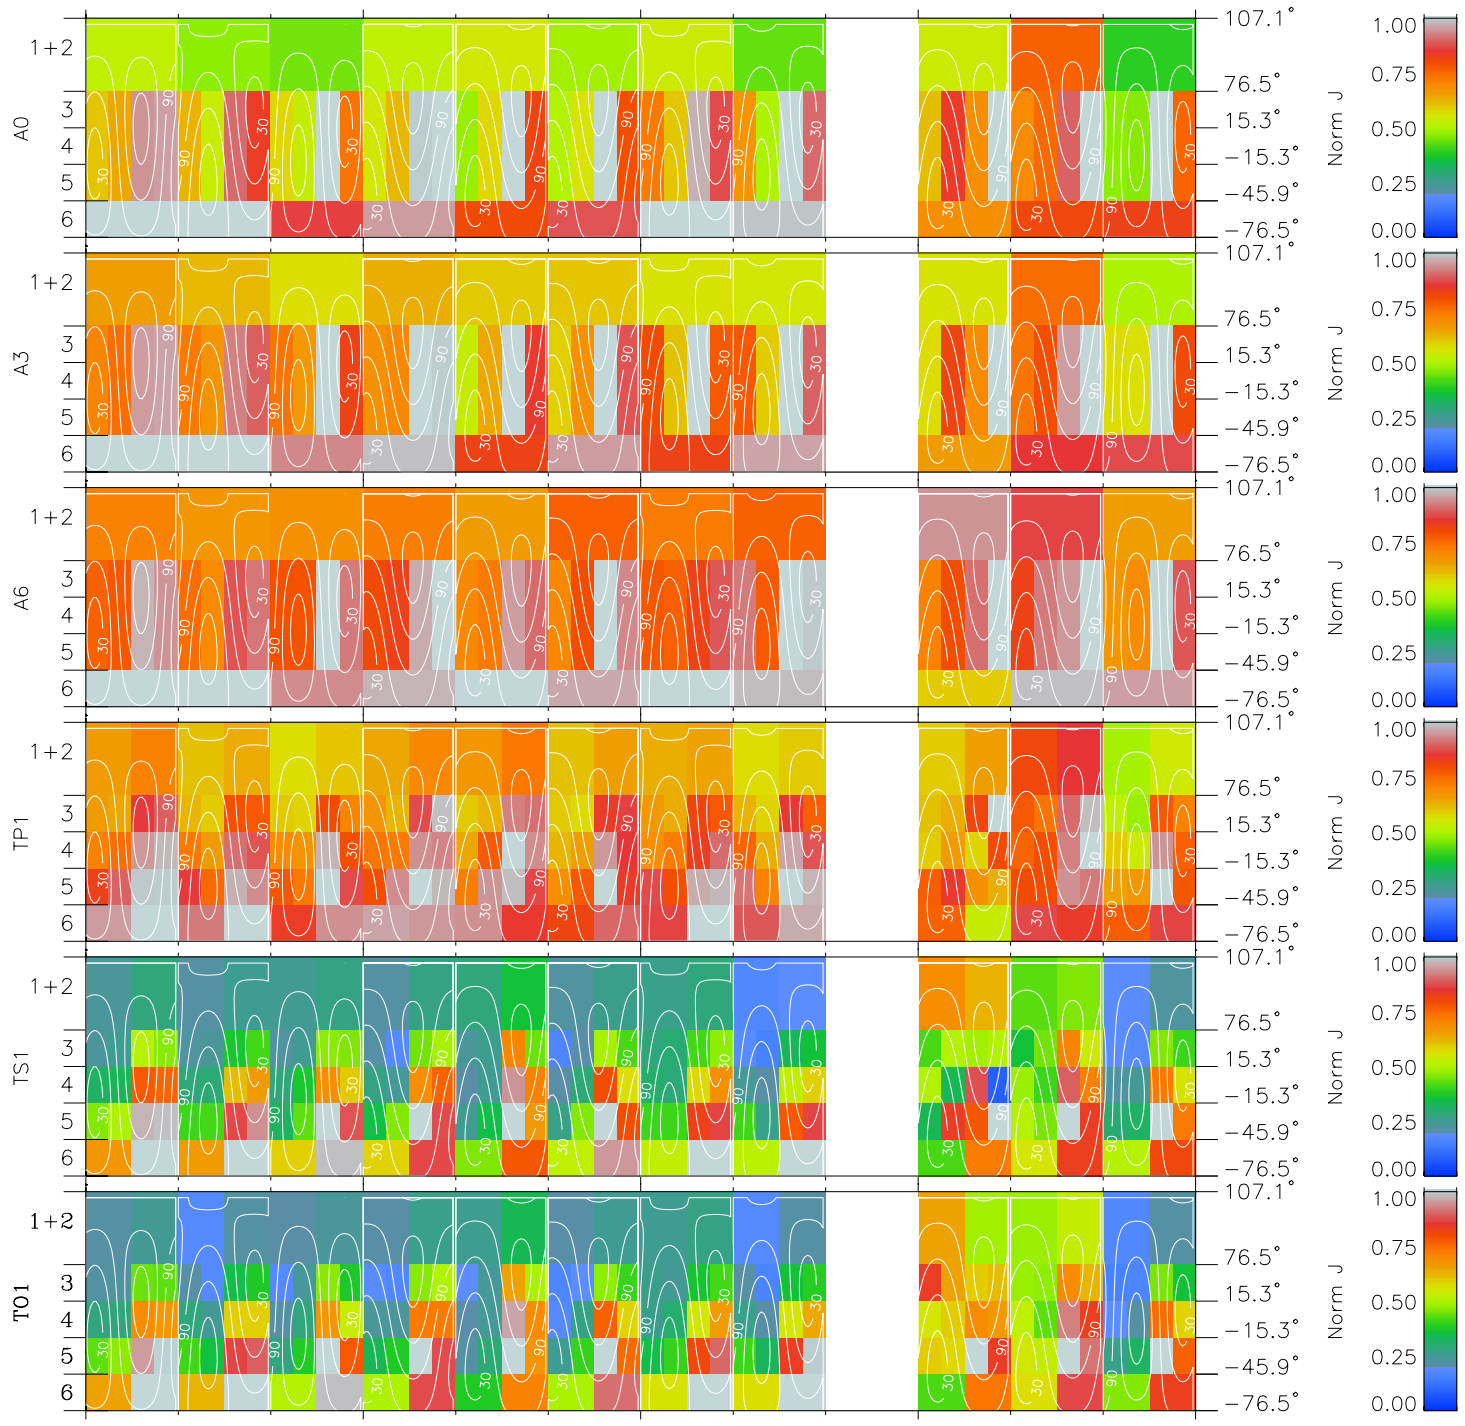

Galileo EPD Real Time All-Sky Anisotropies 98329

Software Version: RTSKY_NORM V 1.20
 Data Production: 06-03-00
 Plot Production: Sun Sep 16 16:05:24 2001
 Color File: wondr3
 Geofactor File: 1.1

00:00:00 1998-329	329-06	329-12	329-18	00:00:00 1998-330	
+	+	+	+	+	X JSE(R _j)
-15.35	-17.69	-19.97	-22.19	-24.36	Y JSE(R _j)
29.88	31.08	32.18	33.17	34.09	Z JSE(R _j)
-0.41	-0.37	-0.32	-0.27	-0.23	

- ◇ = Jupiter look direction
- = Corotation look direction