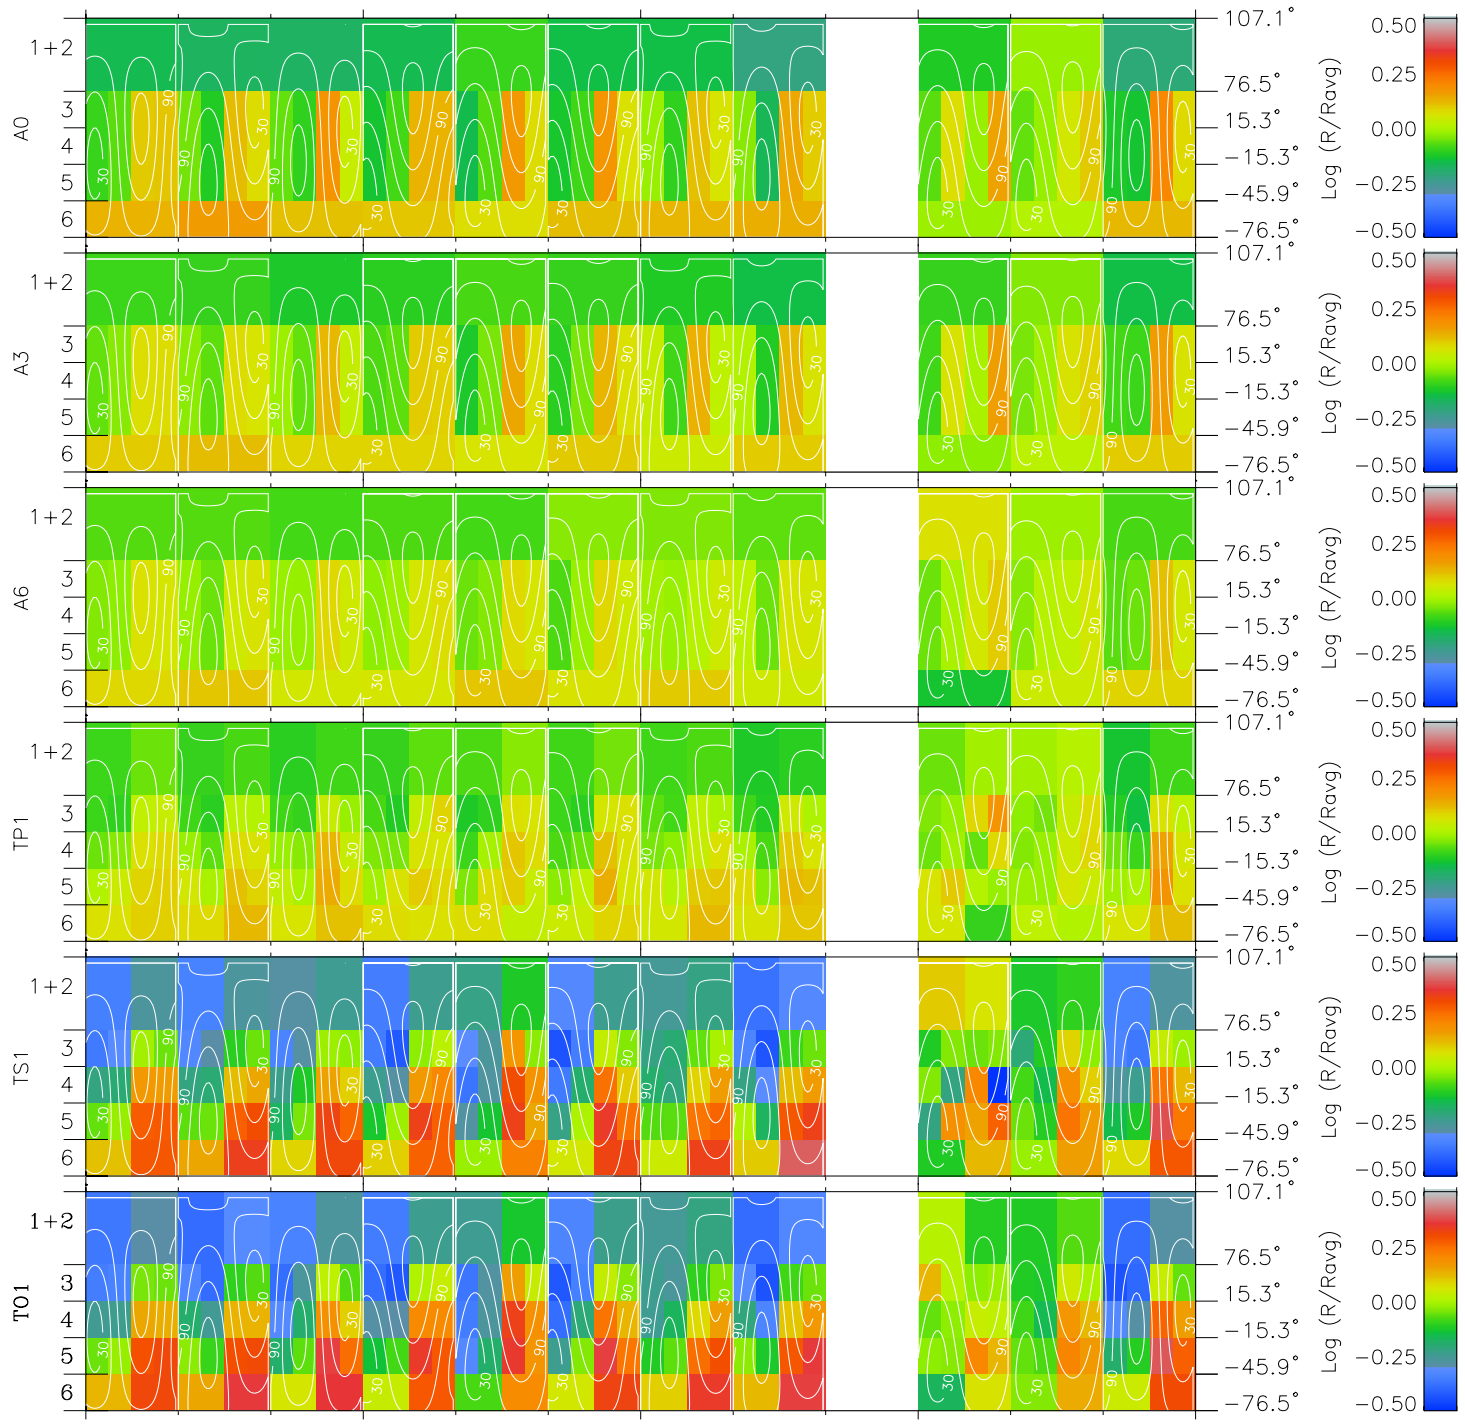

Galileo EPD Real Time All-Sky Anisotropies 98329

Software Version: RTSKY_MEAN V 1.20
 Data Production: 06-03-00
 Plot Production: Sun Sep 16 16:04:58 2001
 Color File: wondr3
 Geofactor File: 1.1

00:00:00 1998-329	329-06	329-12	329-18	00:00:00 1998-330	
+	+	+	+	+	
-15.35	-17.69	-19.97	-22.19	-24.36	X JSE(R _j)
29.88	31.08	32.18	33.17	34.09	Y JSE(R _j)
-0.41	-0.37	-0.32	-0.27	-0.23	Z JSE(R _j)

- ◇ = Jupiter look direction
- = Corotation look direction