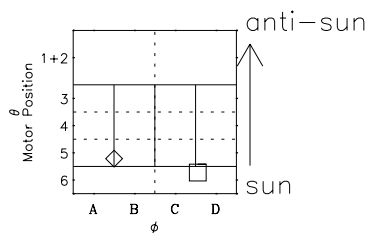

Galileo EPD Real-Time Omni 98329

Software Version: RTLINE_OMNI V 1.20
Data Production: 06-03-00
Plot Production: Sun Sep 16 16:06:35 2001

- ◇ = Jupiter look direction
- = Corotation look direction