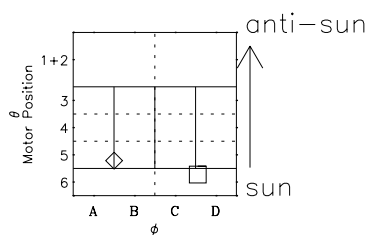

Galileo EPD Real-Time Omni 98329

Software Version: RTLINE_OMNI V 1.20
Data Production: 06-03-00
Plot Production: Sun Sep 16 16:06:34 2001

◇ = Jupiter look direction
□ = Corotation look direction