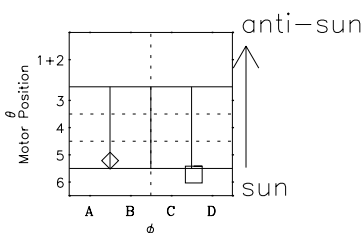

Galileo EPD Real-Time Six-Sector 98329

Software Version: RTLINE_R6 V 1.20
Data Production: 06-03-00
Plot Production: Sun Sep 16 16:06:42 2001

◇ = Jupiter look direction
□ = Corotation look direction