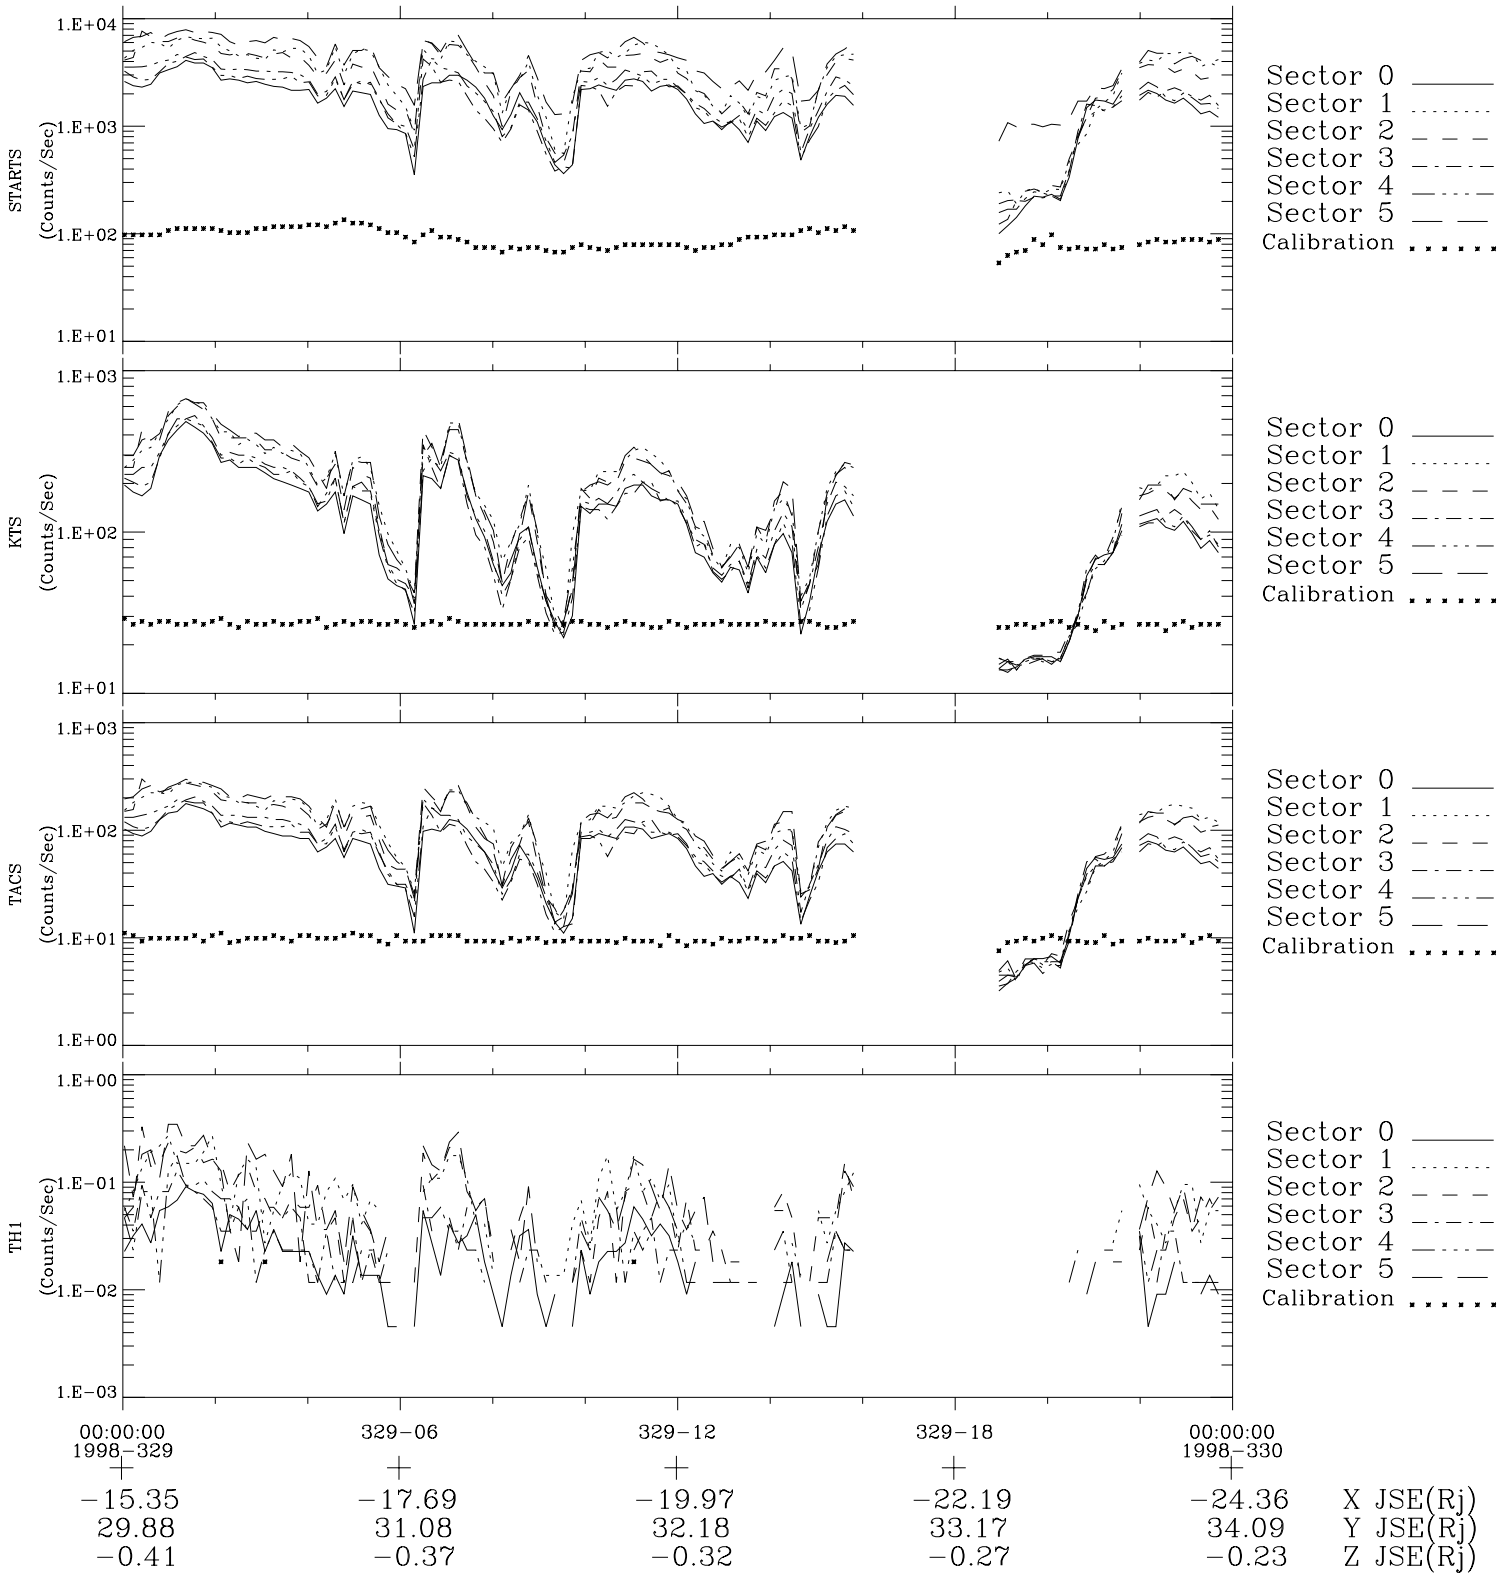

Galileo EPD Real-Time Six-Sector 98329

Software Version: RTLINE_R6 V 1.20
Data Production: 06-03-00
Plot Production: Sun Sep 16 16:06:42 2001

◇ = Jupiter look direction
□ = Corotation look direction