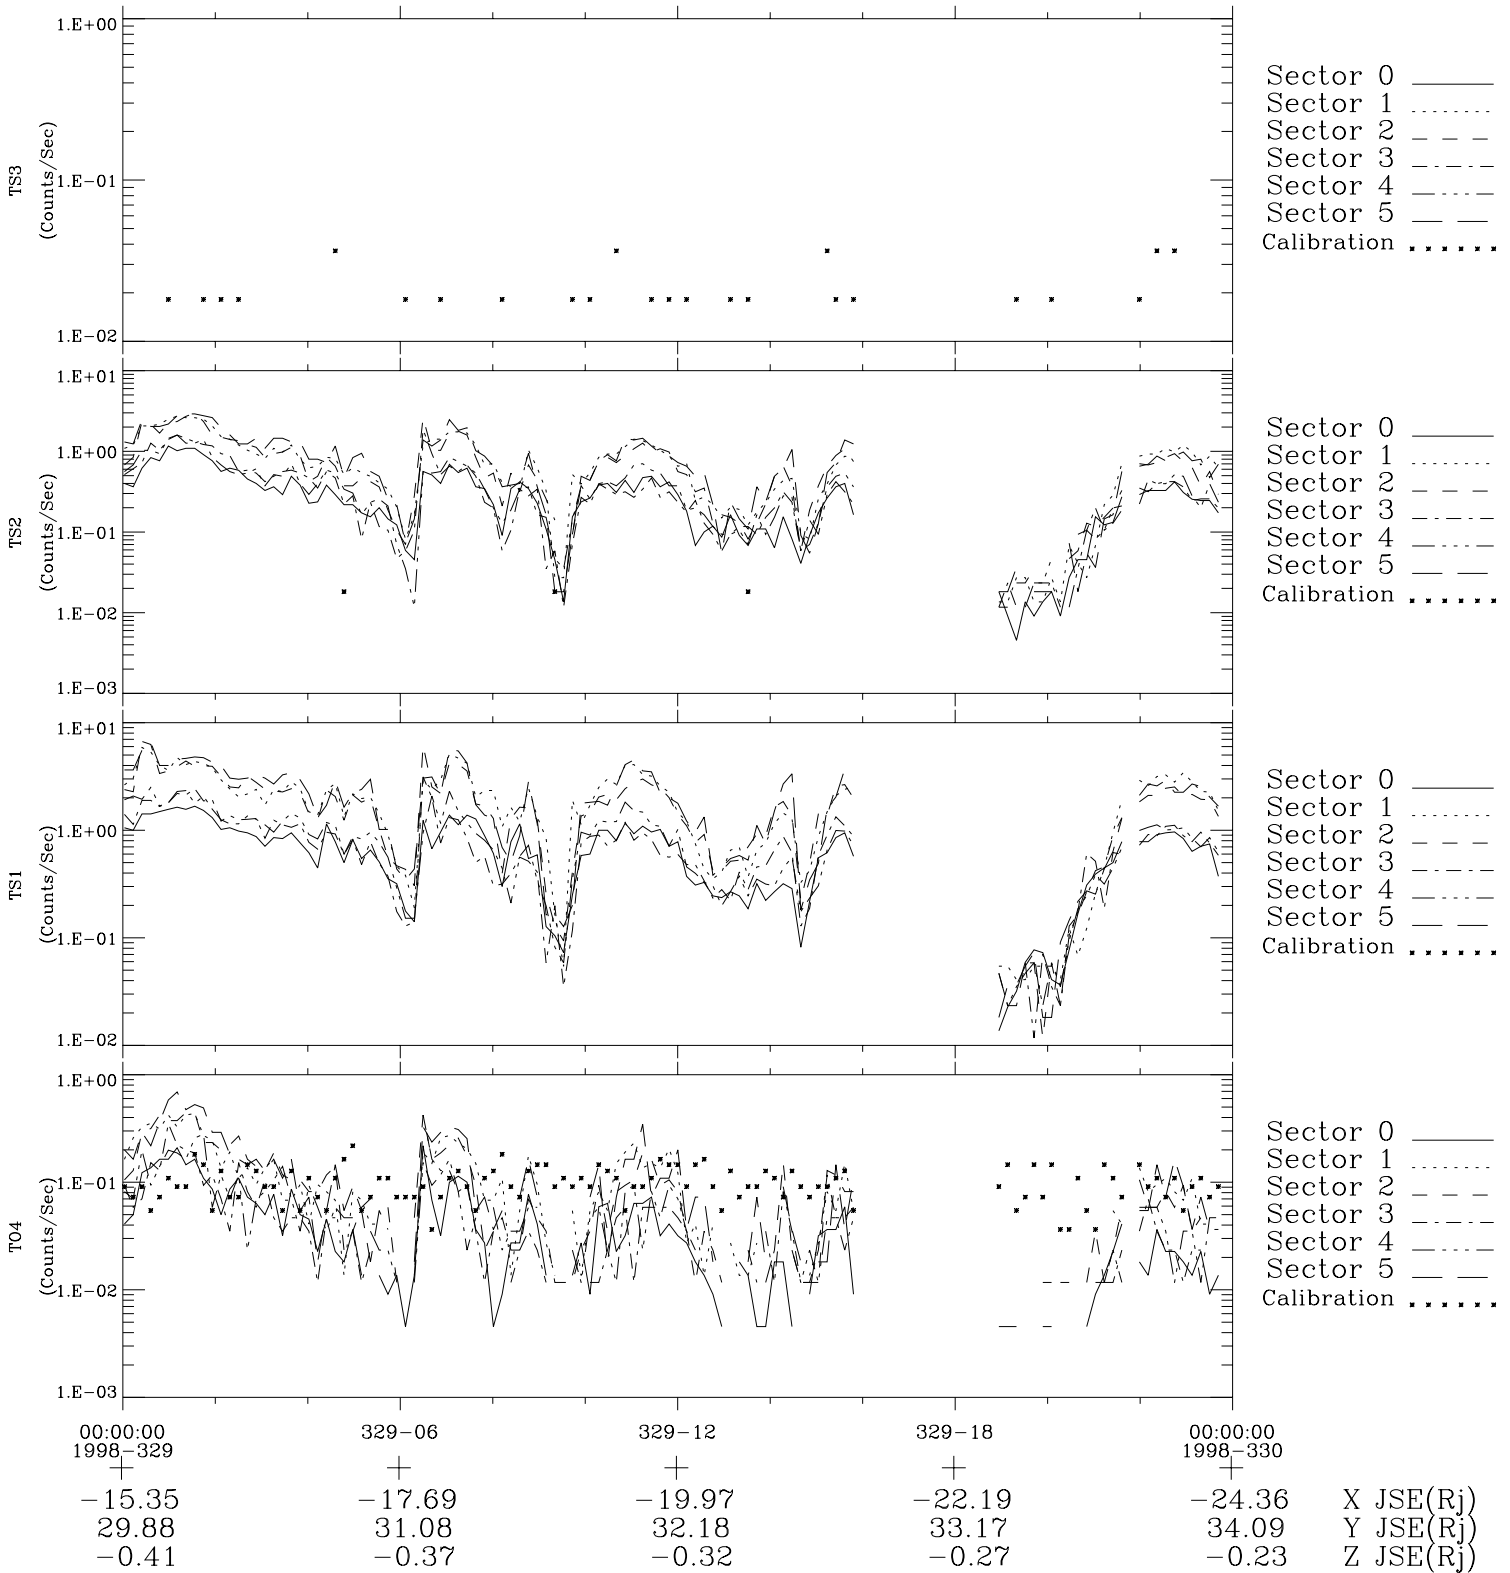

Galileo EPD Real-Time Six-Sector 98329

Software Version: RTLINE_R6 V 1.20
Data Production: 06-03-00
Plot Production: Sun Sep 16 16:06:41 2001

◇ = Jupiter look direction
□ = Corotation look direction