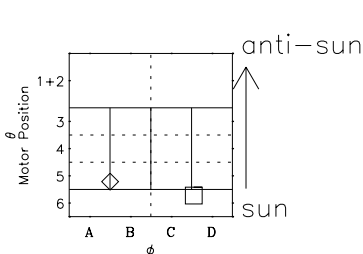

Galileo EPD Real-Time Six-Sector 98329

Software Version: RTLINE_R6 V 1.20
Data Production: 06-03-00
Plot Production: Sun Sep 16 16:06:41 2001

◇ = Jupiter look direction
□ = Corotation look direction