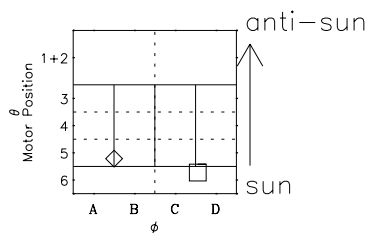

Galileo EPD Real-Time Six-Sector 98329

Software Version: RTLINE_R6 V 1.20
Data Production: 06-03-00
Plot Production: Sun Sep 16 16:06:40 2001

◇ = Jupiter look direction
□ = Corotation look direction