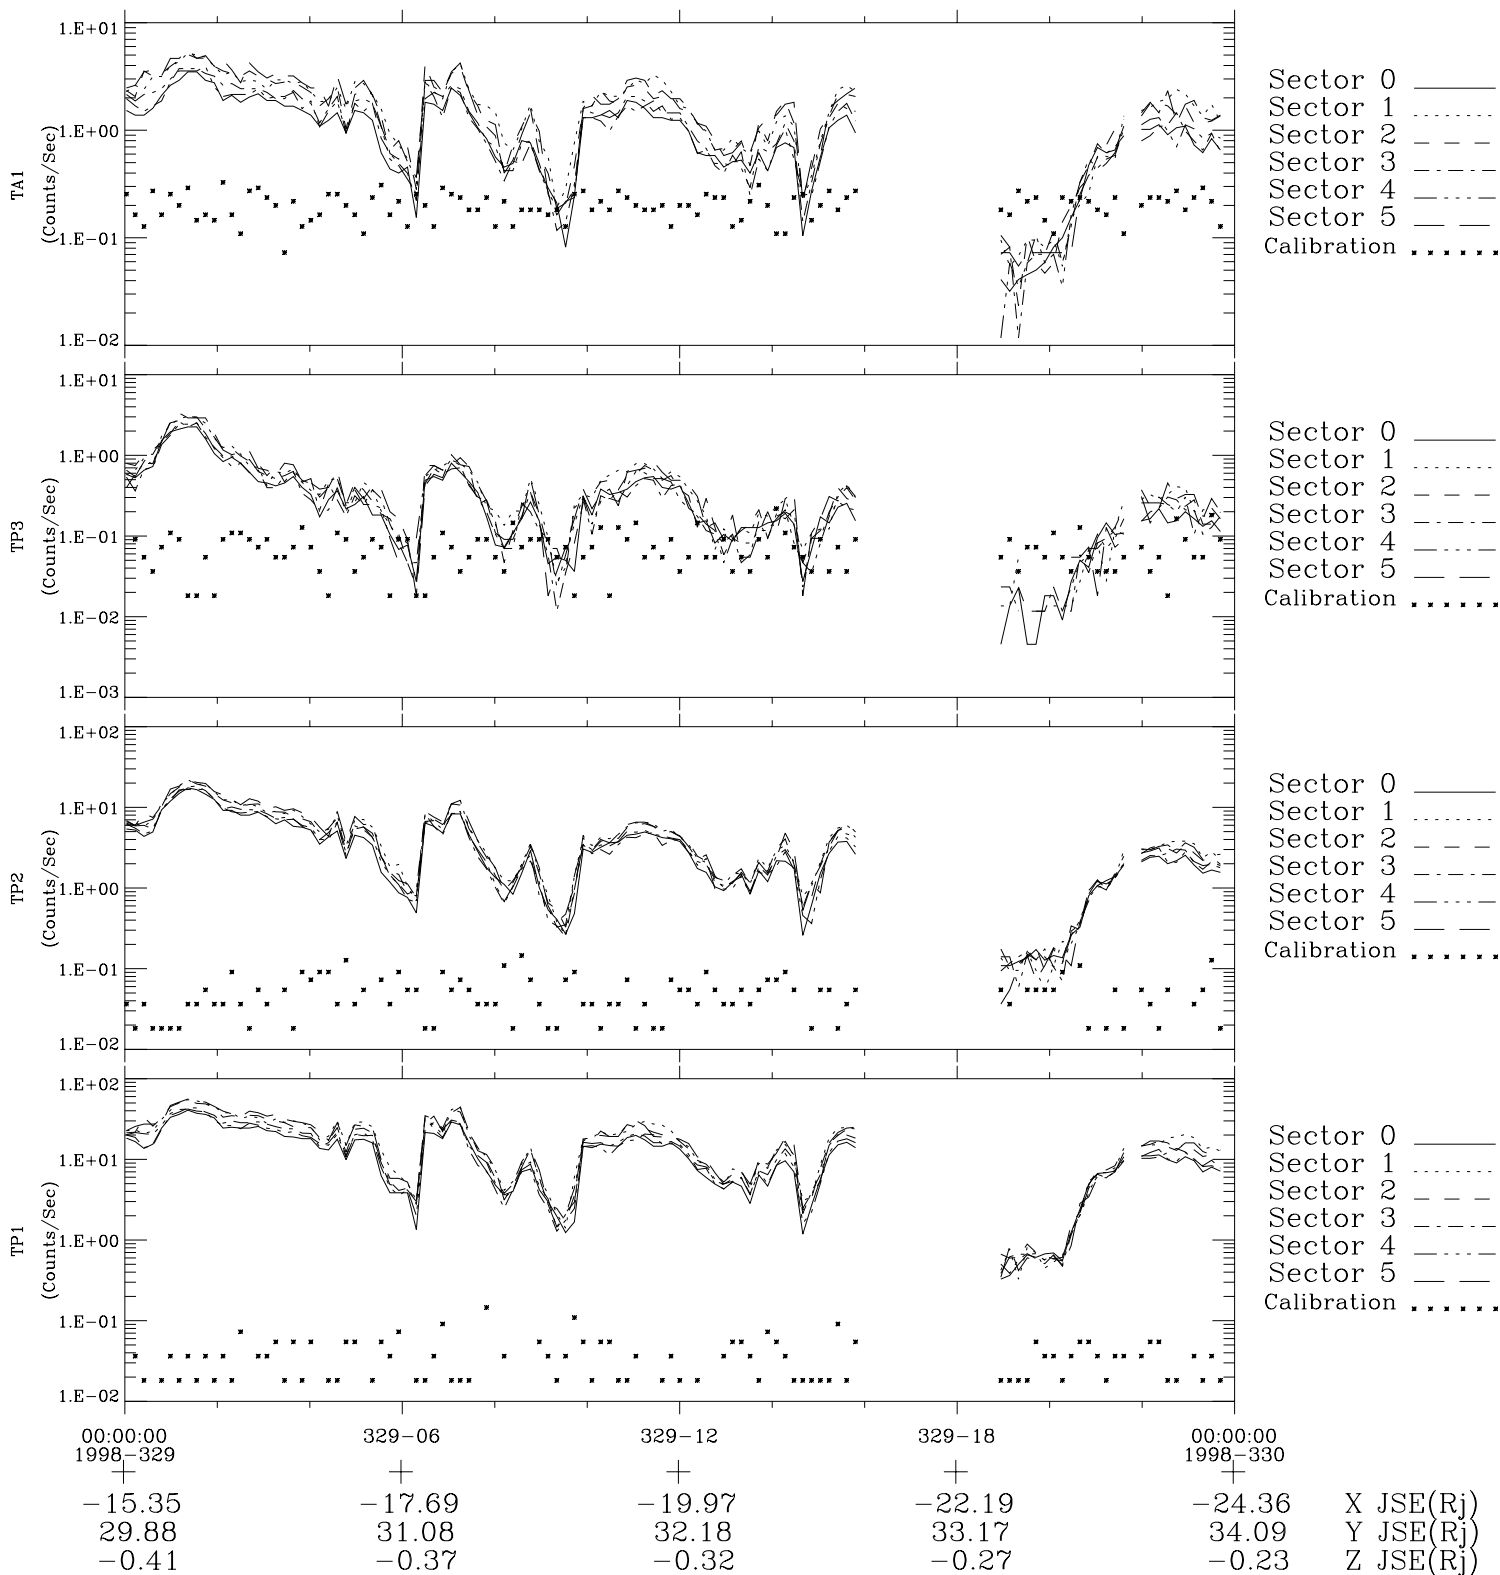

Galileo EPD Real-Time Six-Sector 98329

Software Version: RTLINE_R6 V 1.20
Data Production: 06-03-00
Plot Production: Sun Sep 16 16:06:40 2001

◇ = Jupiter look direction
□ = Corotation look direction