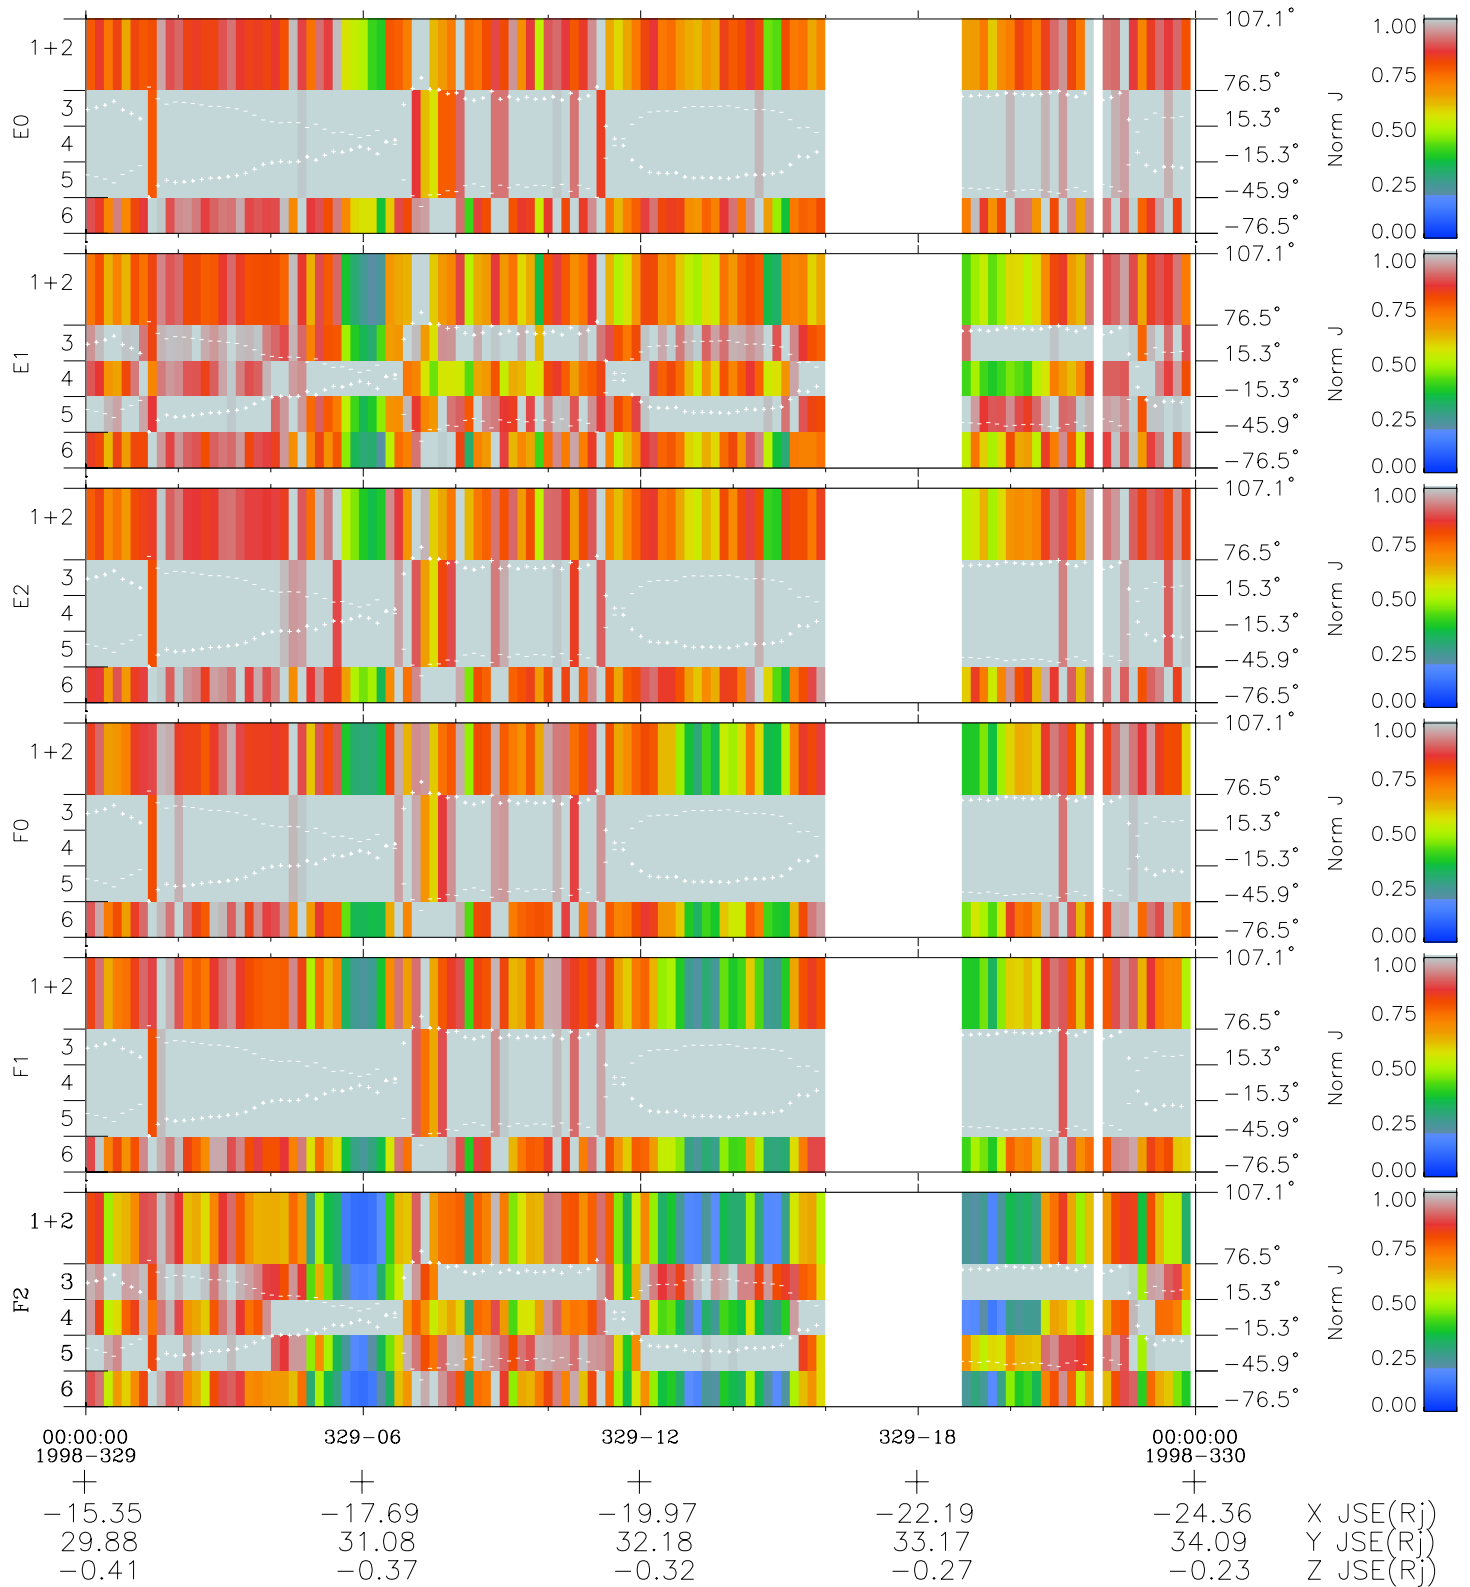

Galileo EPD Real Elevation Anisotropies 98329

Software Version: RTELEV_NORM V 1.20
 Data Production: 06-03-00
 Plot Production: Sun Sep 16 16:06:00 2001
 Color File: wondr3
 Geofactor File: 1.1

◇ = Jupiter look direction
 □ = Corotation look direction