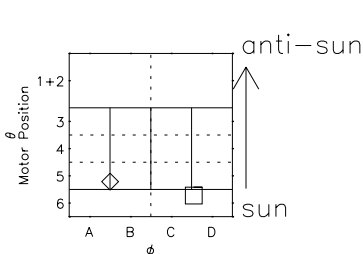

Galileo EPD Real Elevation Anisotropies 98329

Software Version: RTELEV_NORM V 1.20
 Data Production: 06-03-00
 Plot Production: Sun Sep 16 16:06:00 2001
 Color File: wondr3
 Geofactor File: 1.1

◇ = Jupiter look direction
 □ = Corotation look direction