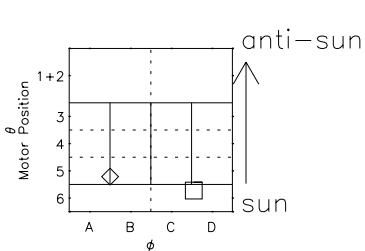

Galileo EPD Real Elevation Anisotropies 98329

Software Version: RTELEV_MEAN V 1.20
 Data Production: 06-03-00
 Plot Production: Sun Sep 16 16:05:40 2001
 Color File: wondr3
 Geofactor File: 1.1

- ◇ = Jupiter look direction
- = Corotation look direction