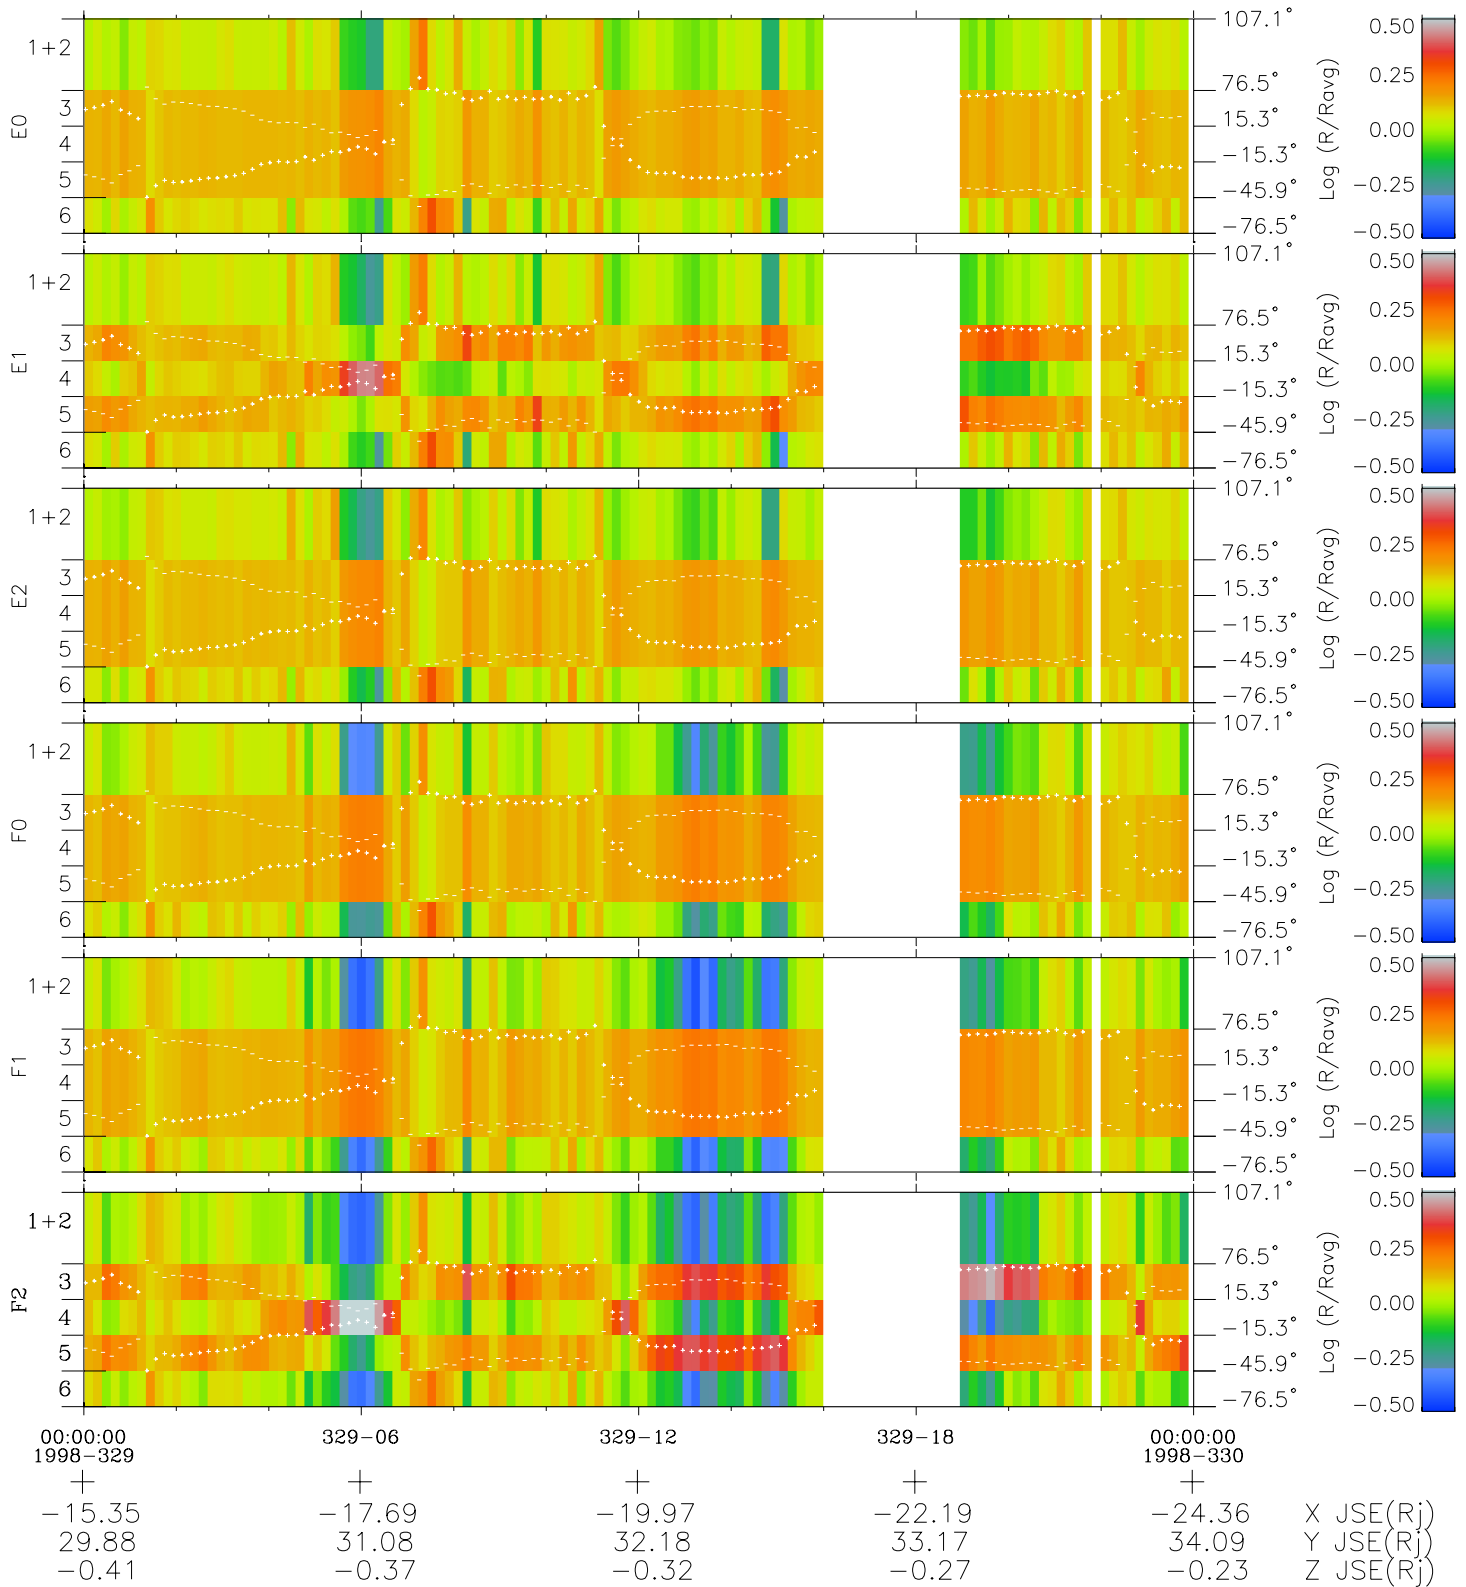

Galileo EPD Real Elevation Anisotropies 98329

Software Version: RTELEV_MEAN V 1.20
 Data Production: 06-03-00
 Plot Production: Sun Sep 16 16:05:40 2001
 Color File: wondr3
 Geofactor File: 1.1

- ◇ = Jupiter look direction
- = Corotation look direction