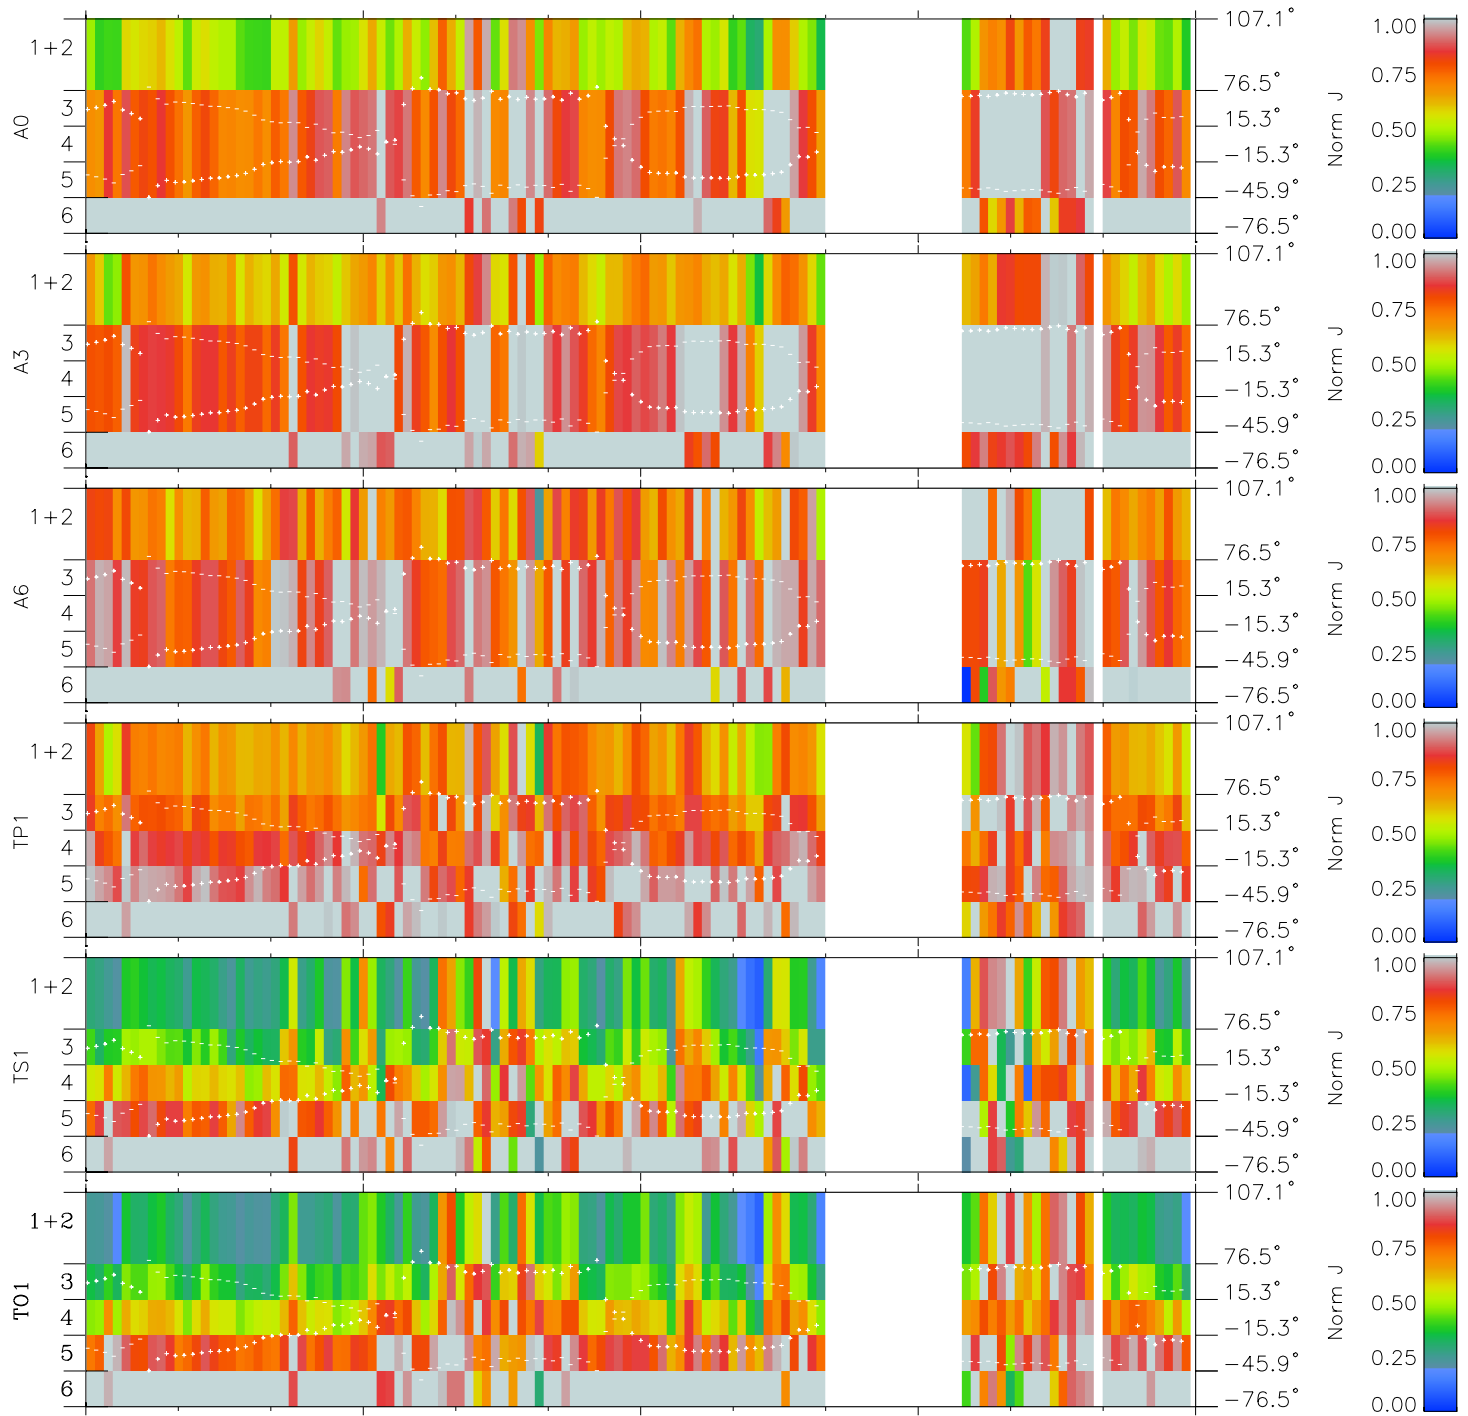

Galileo EPD Real Elevation Anisotropies 98329

Software Version: RTELEV_NORM V 1.20
Data Production: 06-03-00
Plot Production: Sun Sep 16 16:05:56 2001
Color File: wondr3
Geofactor File: 1.1

00:00:00 1998-329	329-06	329-12	329-18	00:00:00 1998-330	
+	+	+	+	+	
-15.35	-17.69	-19.97	-22.19	-24.36	X JSE(R _j)
29.88	31.08	32.18	33.17	34.09	Y JSE(R _j)
-0.41	-0.37	-0.32	-0.27	-0.23	Z JSE(R _j)

- ◇ = Jupiter look direction
- = Corotation look direction