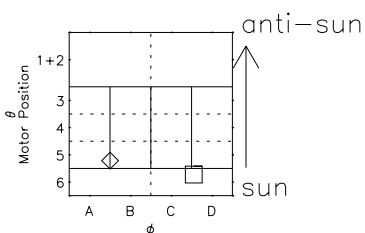

Galileo EPD Real Elevation Anisotropies 98329

Software Version: RTELEV_NORM V 1.20
Data Production: 06-03-00
Plot Production: Sun Sep 16 16:05:56 2001
Color File: wondr3
Geofactor File: 1.1

00:00:00 1998-329	329-06	329-12	329-18	00:00:00 1998-330	
+	+	+	+	+	
-15.35	-17.69	-19.97	-22.19	-24.36	X JSE(R _j)
29.88	31.08	32.18	33.17	34.09	Y JSE(R _j)
-0.41	-0.37	-0.32	-0.27	-0.23	Z JSE(R _j)

- ◇ = Jupiter look direction
- = Corotation look direction