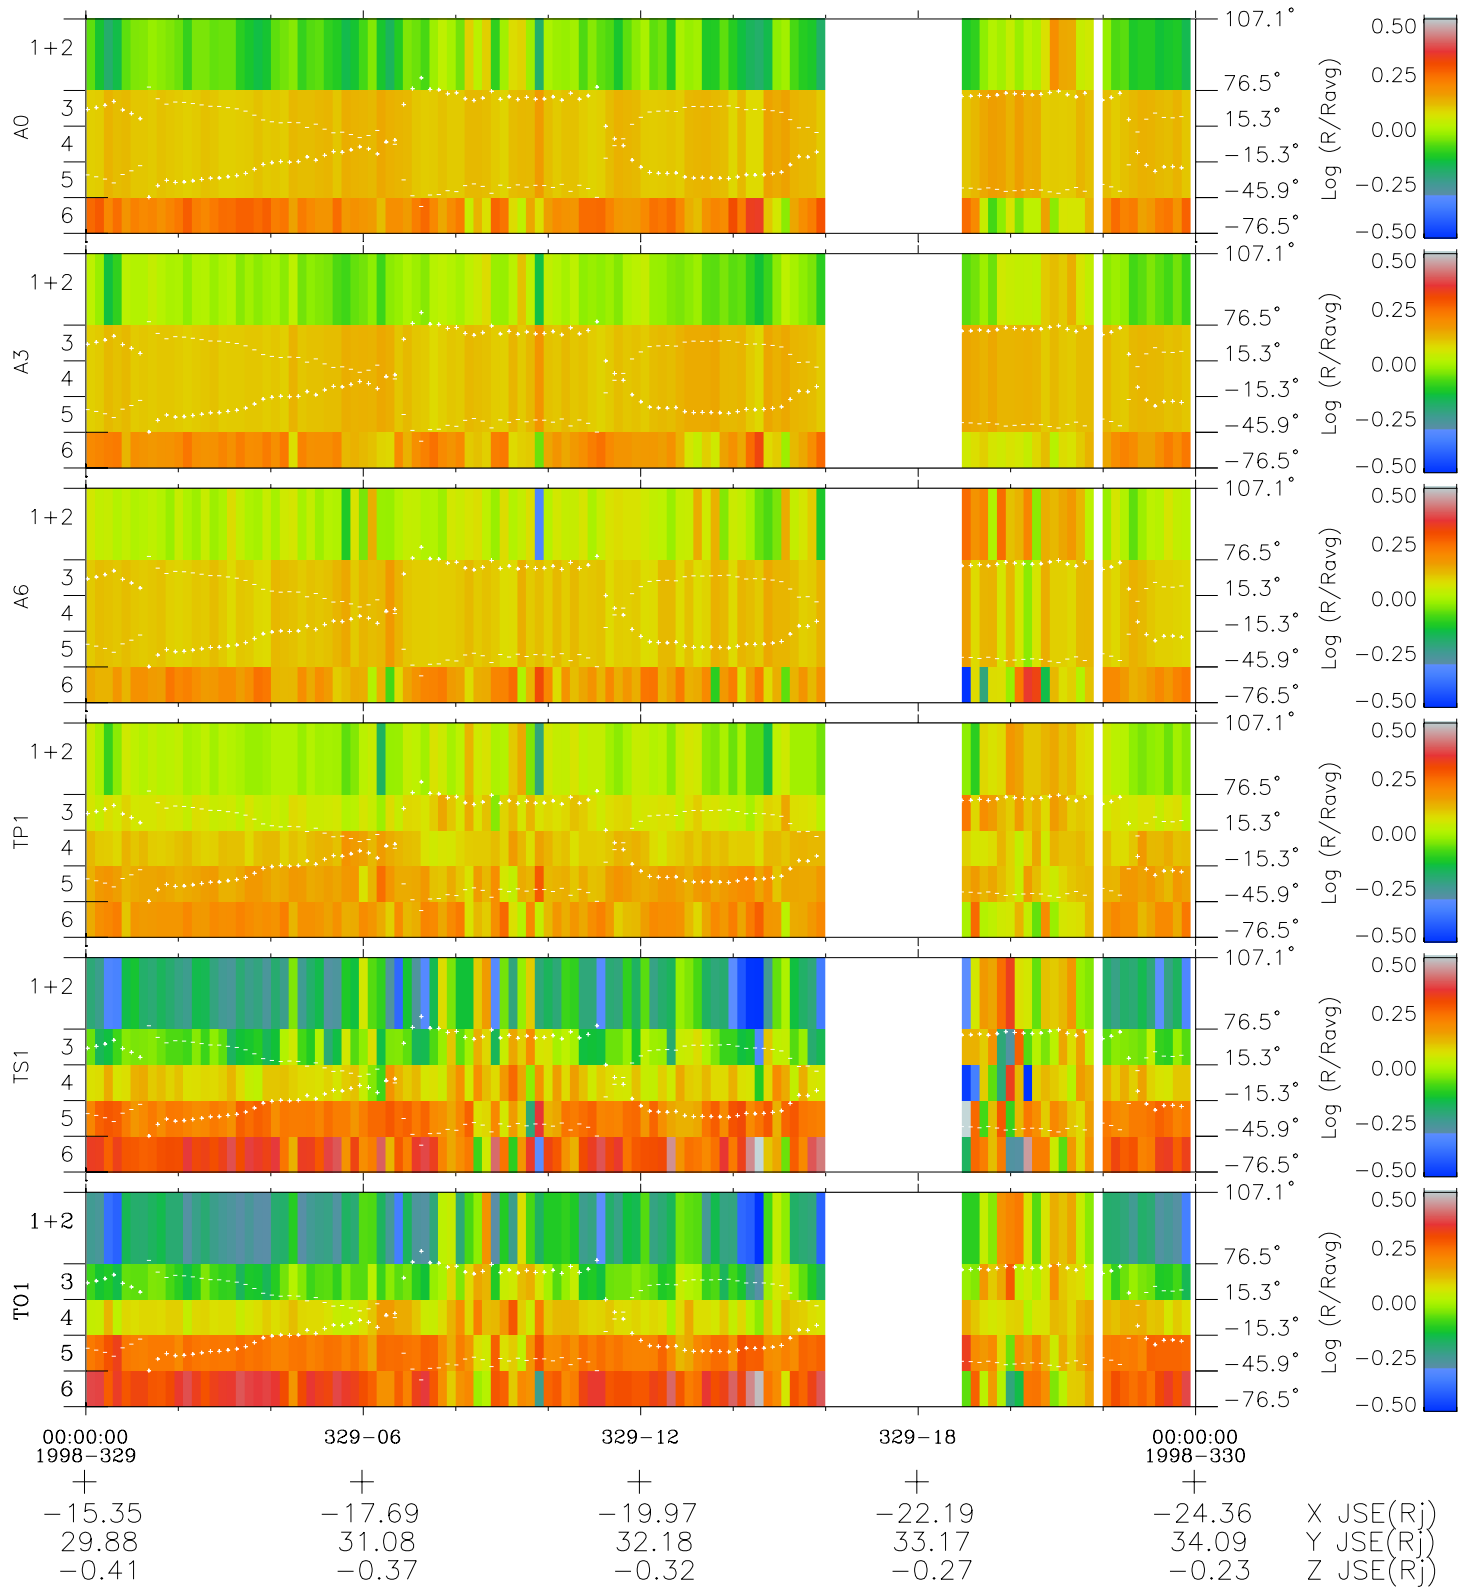

Galileo EPD Real Elevation Anisotropies 98329

Software Version: RTELEV_MEAN V 1.20
 Data Production: 06-03-00
 Plot Production: Sun Sep 16 16:05:35 2001
 Color File: wondr3
 Geofactor File: 1.1

- ◇ = Jupiter look direction
- = Corotation look direction