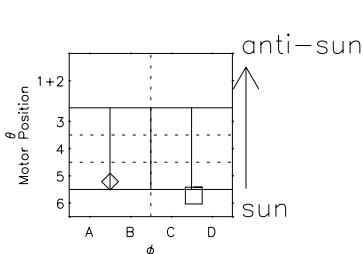

Galileo EPD Real Elevation Anisotropies 98329

Software Version: RTELEV_FLUX V 1.20
Data Production: 06-03-00
Plot Production: Sun Sep 16 16:05:46 2001
Color File: wondr3
Geofactor File: 1.1

00:00:00 1998-329	329-06	329-12	329-18	00:00:00 1998-330	
+	+	+	+	+	X JSE(R _j)
-15.35	-17.69	-19.97	-22.19	-24.36	Y JSE(R _j)
29.88	31.08	32.18	33.17	34.09	Z JSE(R _j)
-0.41	-0.37	-0.32	-0.27	-0.23	

- ◇ = Jupiter look direction
- = Corotation look direction