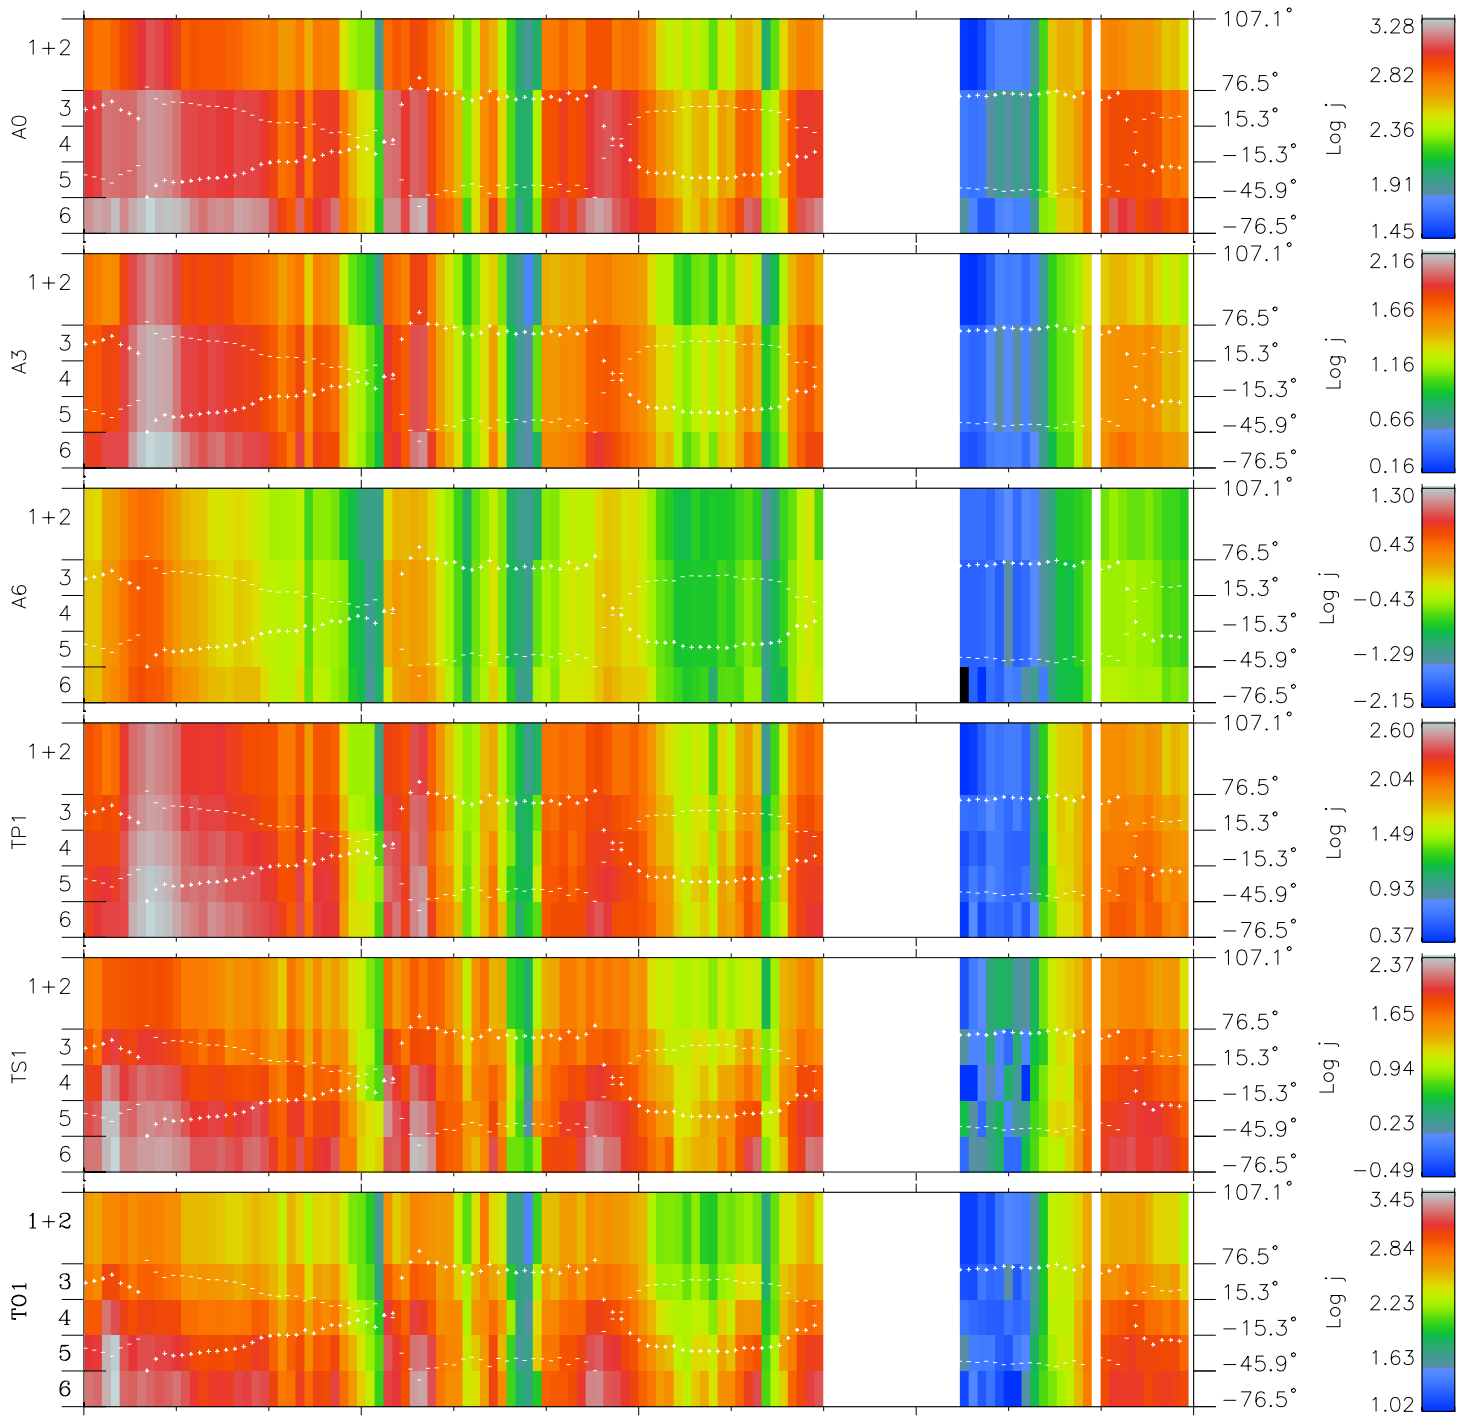

Galileo EPD Real Elevation Anisotropies 98329

Software Version: RTELEV_FLUX V 1.20
Data Production: 06-03-00
Plot Production: Sun Sep 16 16:05:46 2001
Color File: wondr3
Geofactor File: 1.1

00:00:00 1998-329	329-06	329-12	329-18	00:00:00 1998-330	
+	+	+	+	+	X JSE(R _j)
-15.35	-17.69	-19.97	-22.19	-24.36	Y JSE(R _j)
29.88	31.08	32.18	33.17	34.09	Z JSE(R _j)
-0.41	-0.37	-0.32	-0.27	-0.23	

- ◇ = Jupiter look direction
- = Corotation look direction