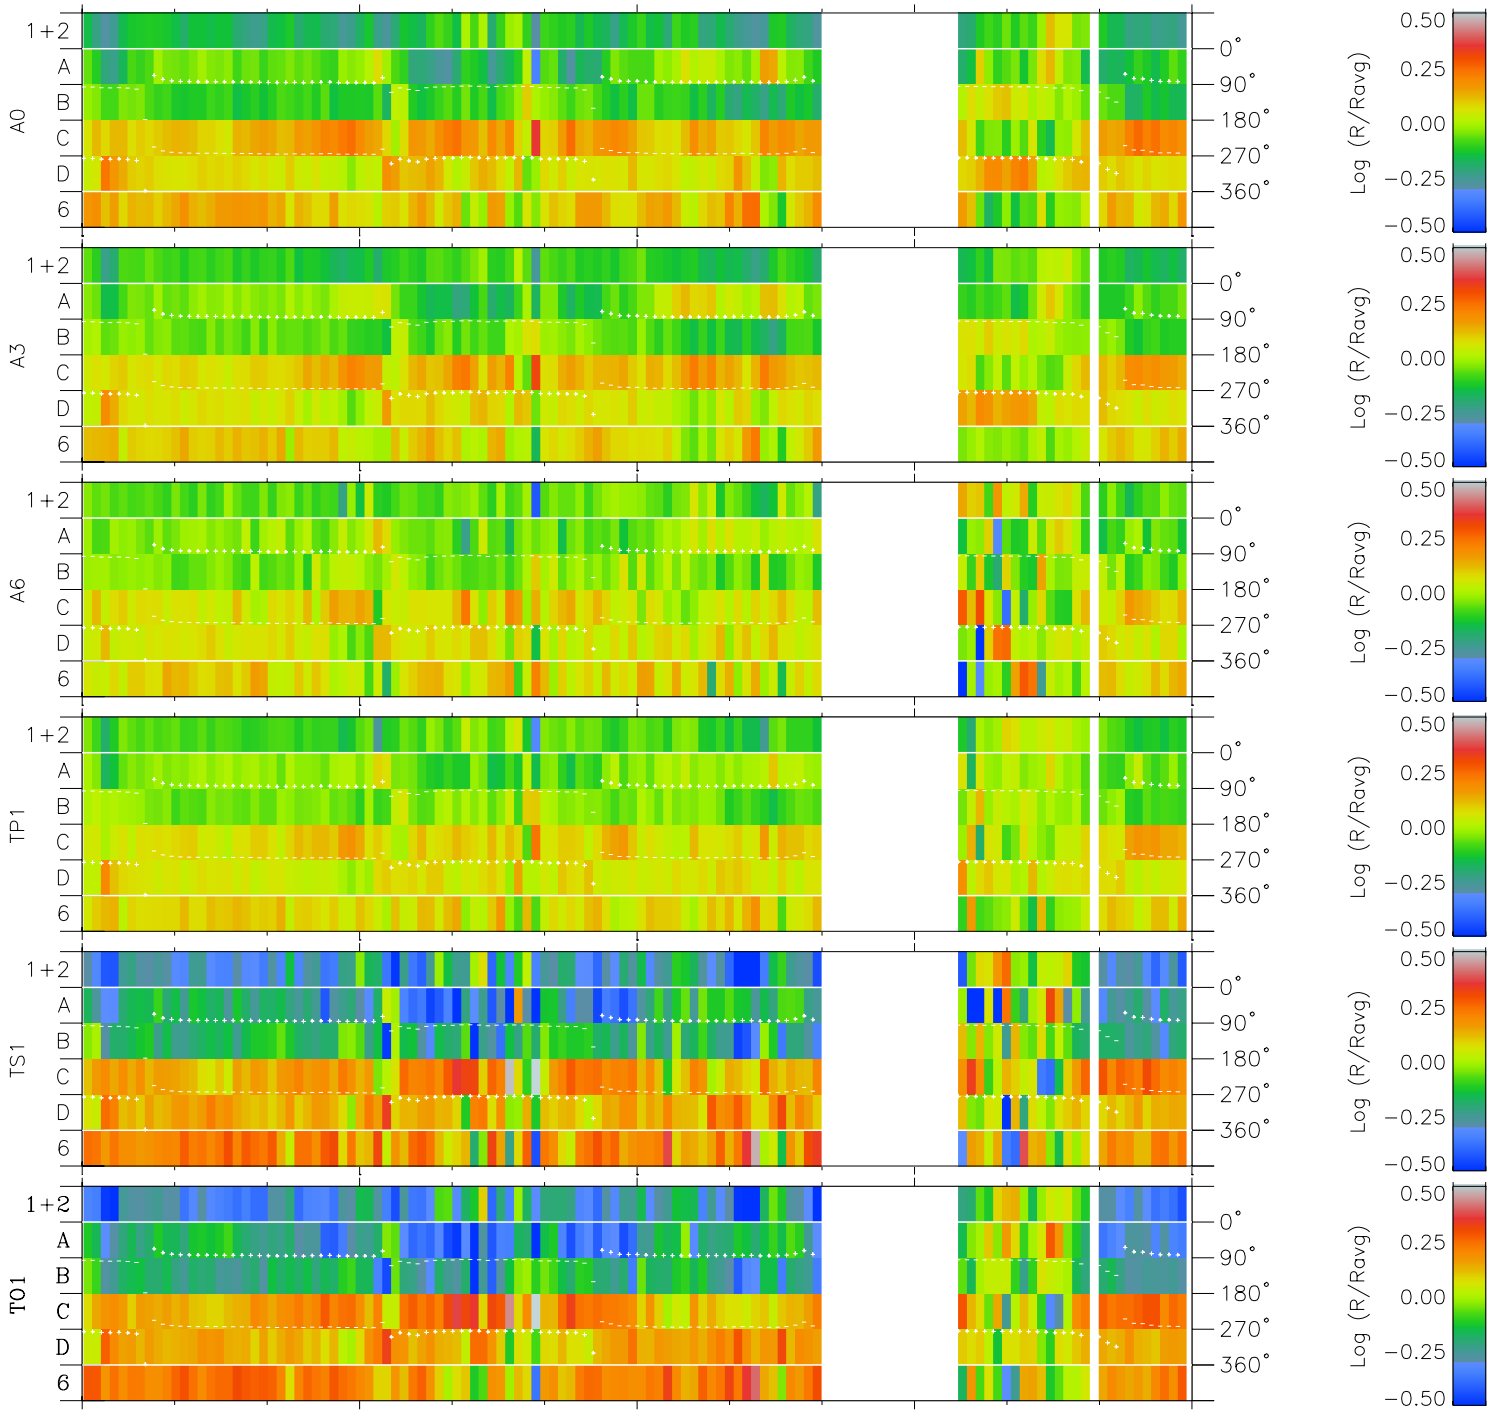

Galileo EPD Real Time Azimuth Anisotropies 98329

Software Version: RTAZIM_MEAN V 1.20
 Data Production: 06-03-00
 Plot Production: Sun Sep 16 16:06:06 2001
 Color File: wondr3
 Geofactor File: 1.1

| 00:00:00 1998-329 | 329-06 | 329-12 | 329-18 | 00:00:00 1998-330 | |
|----------------------|--------|--------|--------|----------------------|------------------------|
| + | + | + | + | + | X JSE(R _j) |
| -15.35 | -17.69 | -19.97 | -22.19 | -24.36 | Y JSE(R _j) |
| 29.88 | 31.08 | 32.18 | 33.17 | 34.09 | Z JSE(R _j) |
| -0.41 | -0.37 | -0.32 | -0.27 | -0.23 | |

- ◇ = Jupiter look direction
- = Corotation look direction