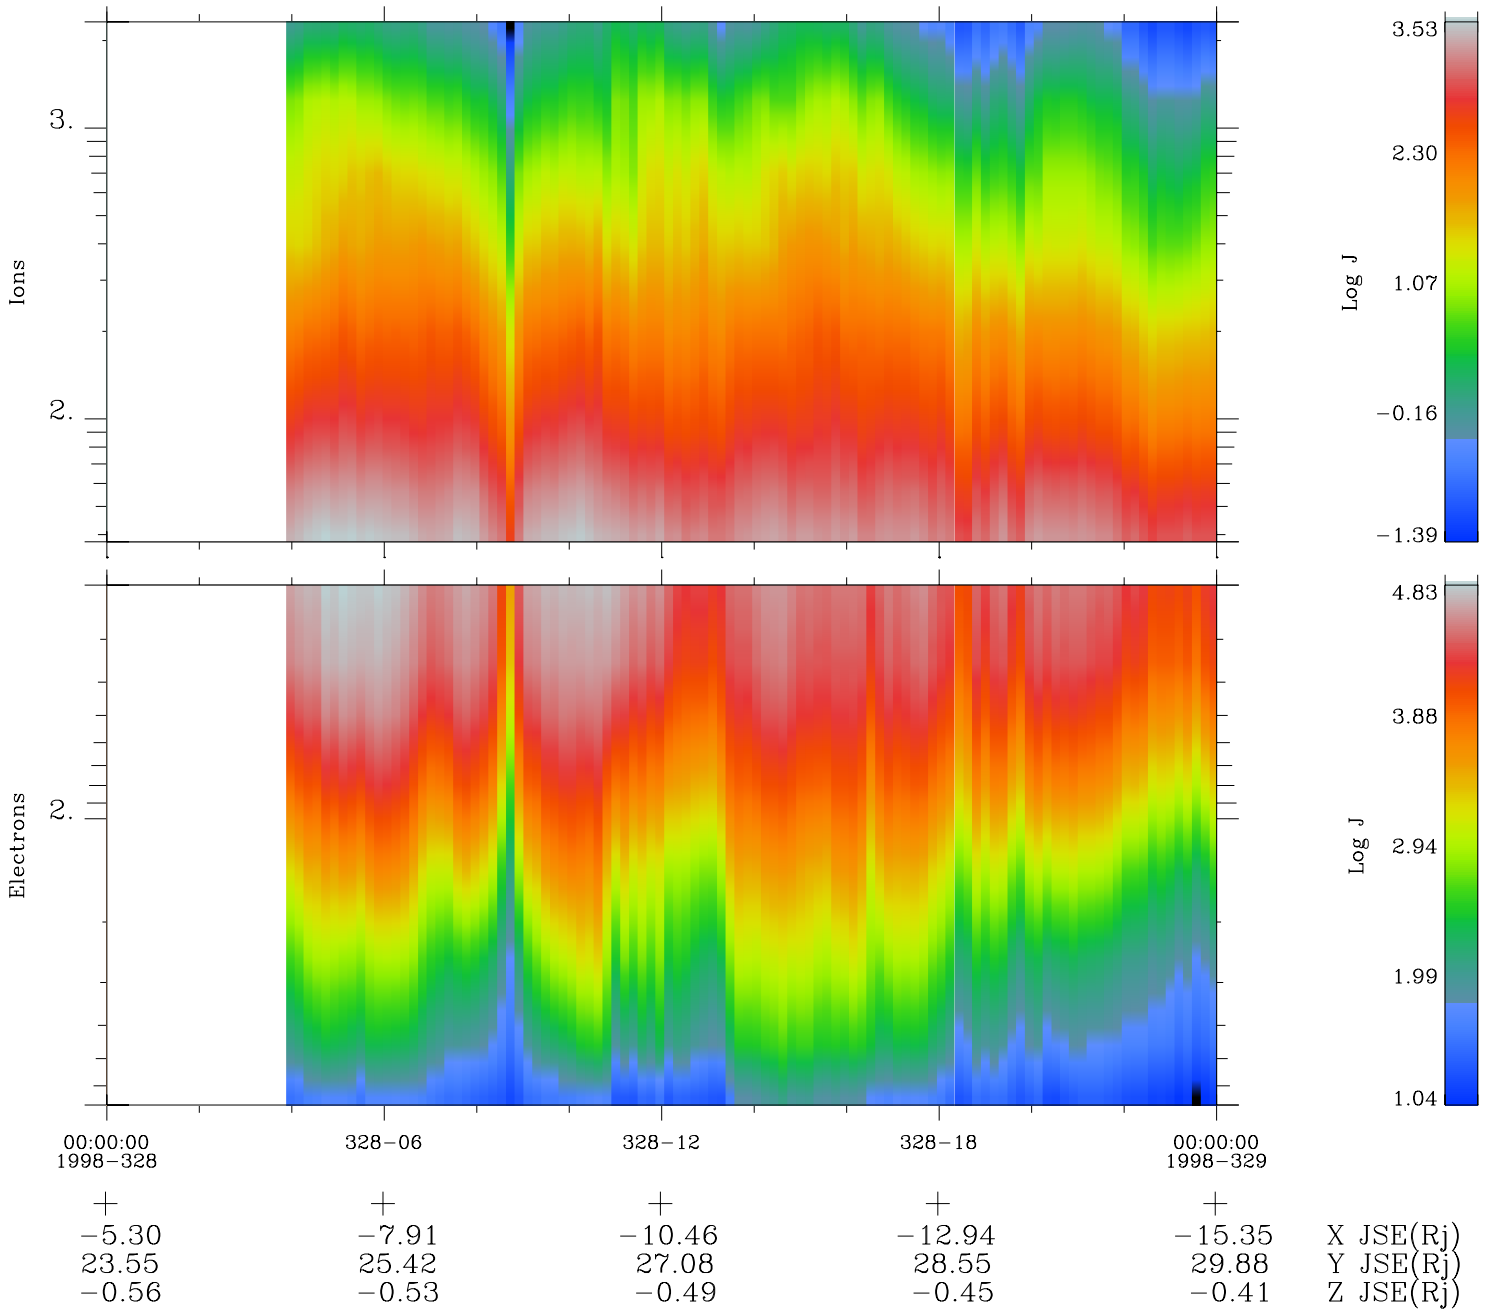

# Galileo EPD Real Time Omni Spectrum 98328

Software Version: RTSPEC\_OMNI V 1.20  
 Data Production: 06-03-00  
 Plot Production: Sun Sep 16 15:57:02 2001  
 Color File: wondr3  
 Geofactor File: 1.1

- ◇ = Jupiter look direction
- = Corotation look direction