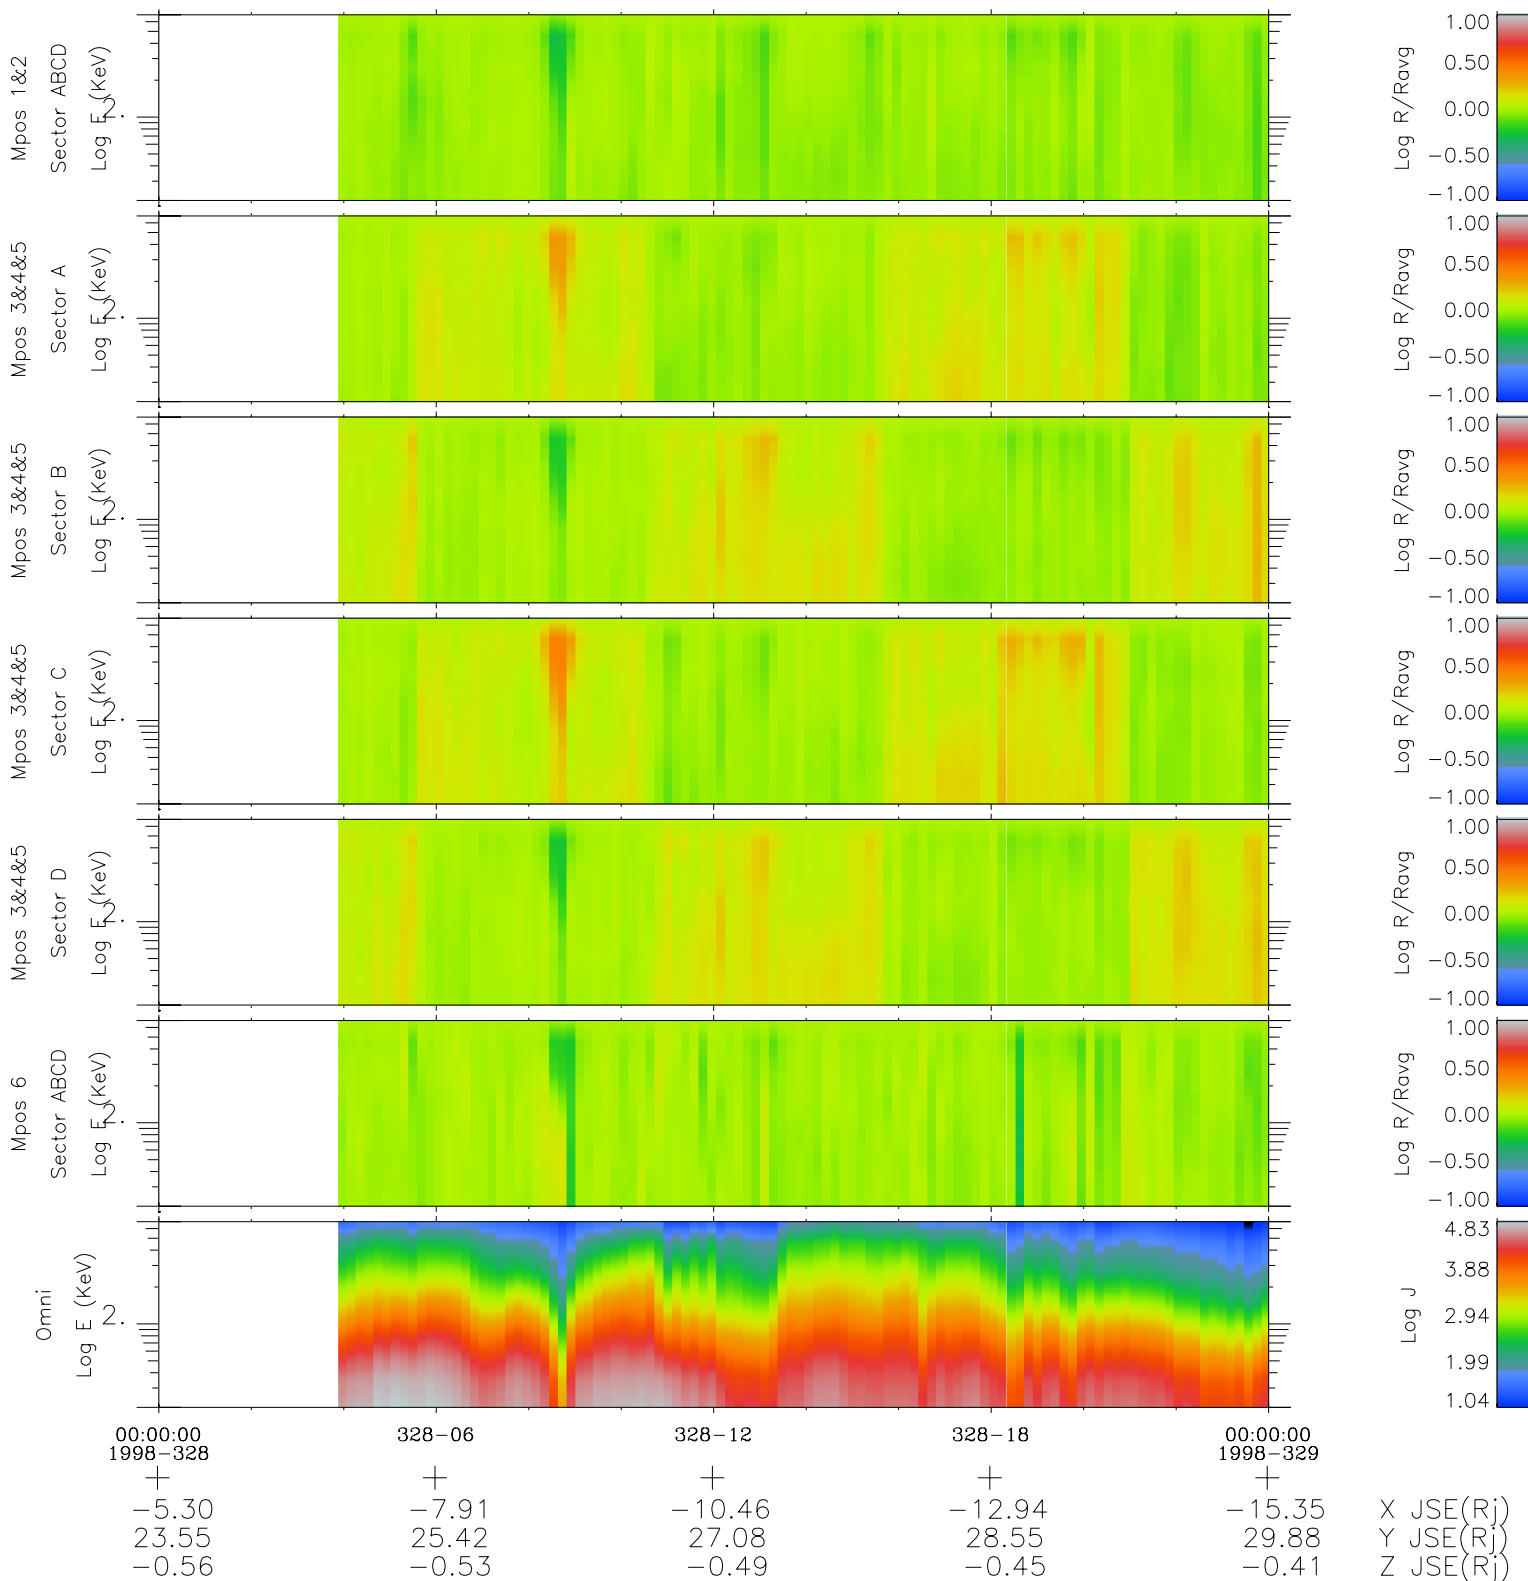

Galileo EPD Real Time R6 Electrons Spectra 98328

Software Version: RTSPEC_R6 V 1.20
 Data Production: 06-03-00
 Plot Production: Sun Sep 16 15:56:57 2001
 Color File: wondr3
 Geofactor File: 1.1

◇ = Jupiter look direction
 □ = Corotation look direction