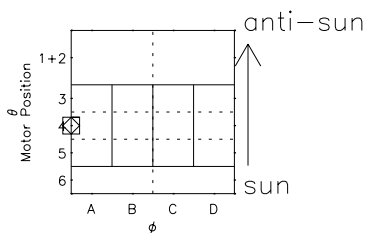

Galileo EPD Real Time R6 Electrons Spectra 98328

Software Version: RTSPEC_R6 V 1.20
 Data Production: 06-03-00
 Plot Production: Sun Sep 16 15:56:57 2001
 Color File: wondr3
 Geofactor File: 1.1

◇ = Jupiter look direction
 □ = Corotation look direction