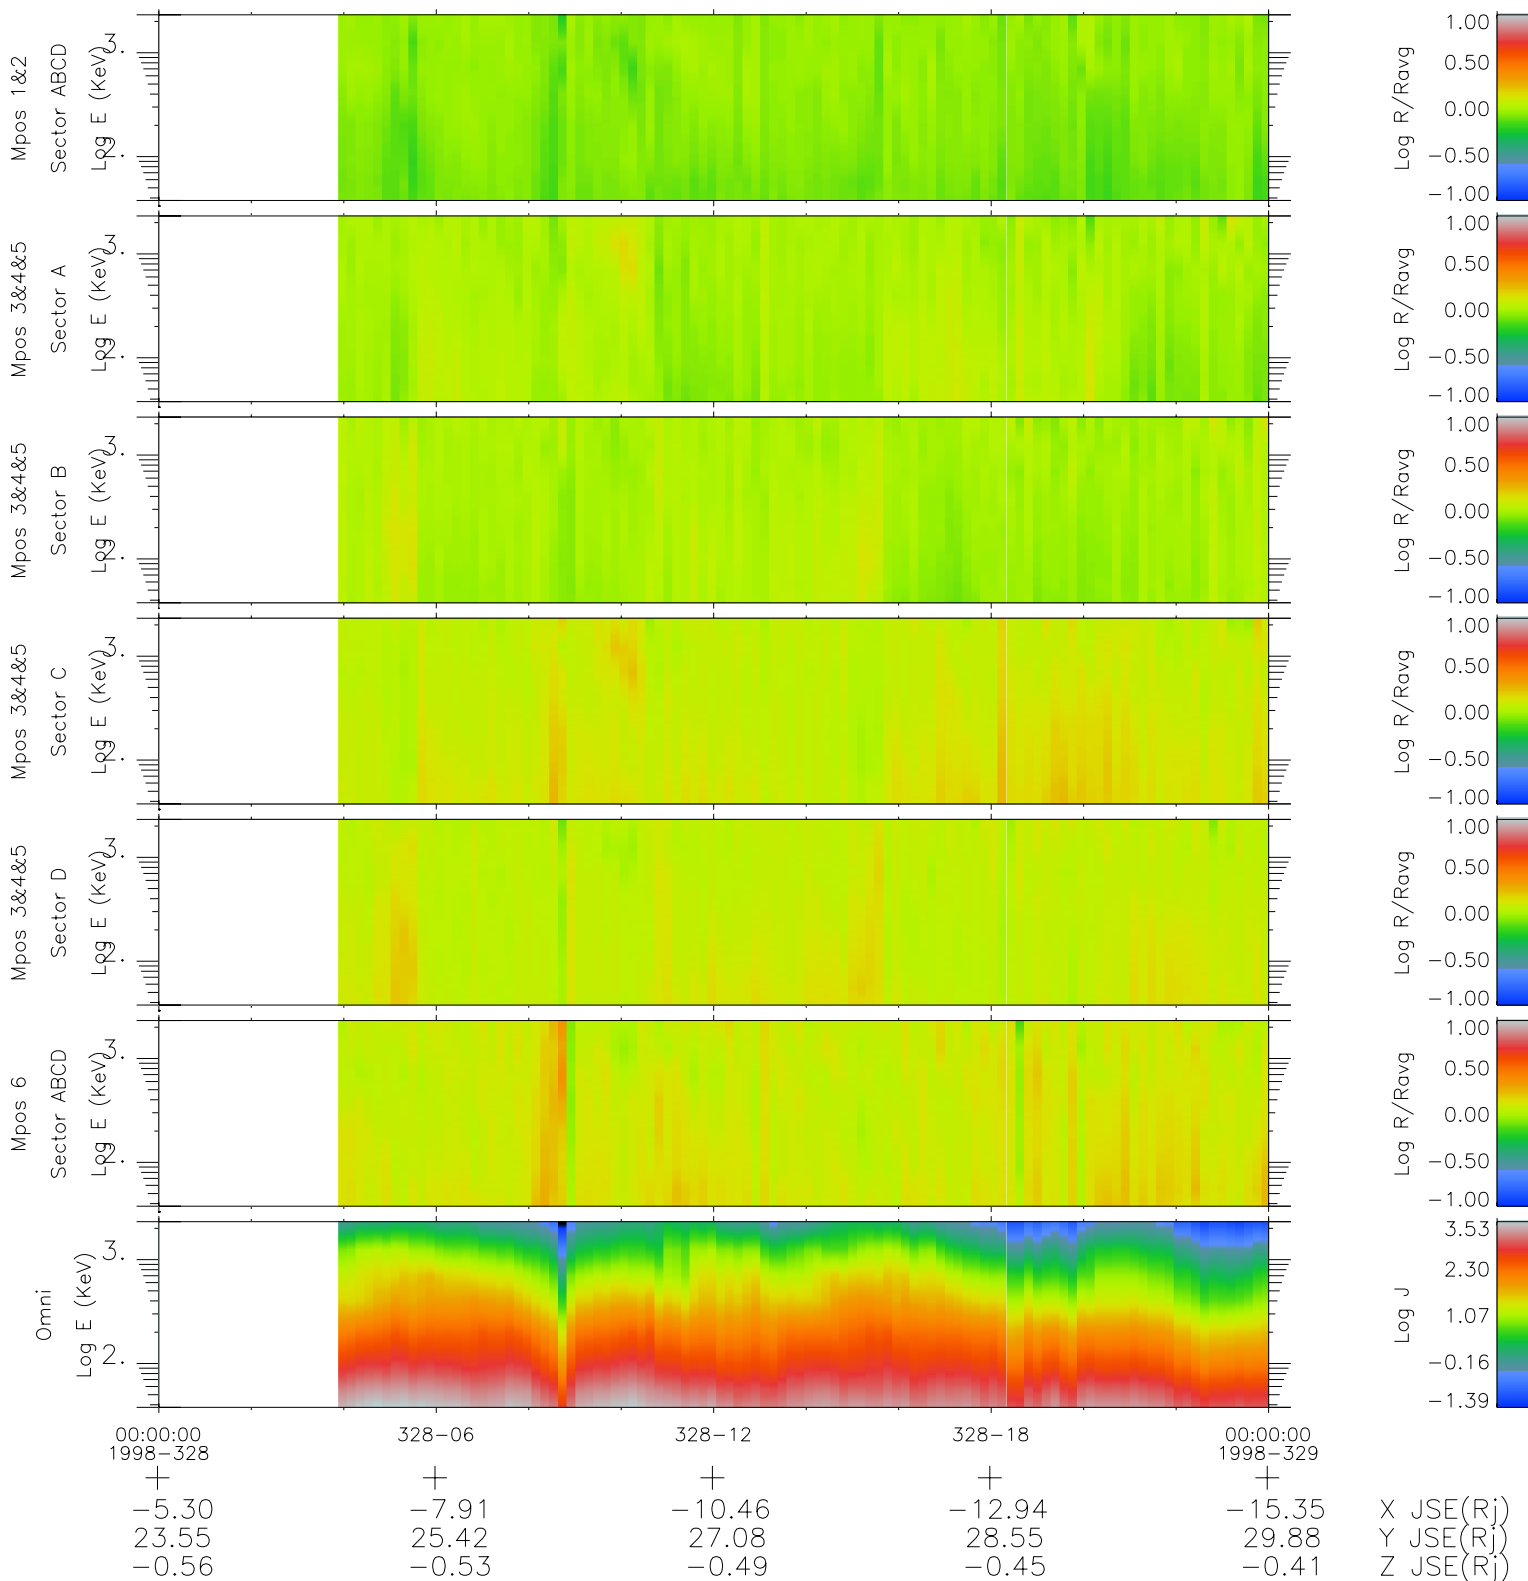

# Galileo EPD Real Time R6 Ions Spectra 98328

Software Version: RTSPEC\_R6 V 1.20  
 Data Production: 06-03-00  
 Plot Production: Sun Sep 16 15:56:51 2001  
 Color File: wondr3  
 Geofactor File: 1.1

◇ = Jupiter look direction  
 □ = Corotation look direction