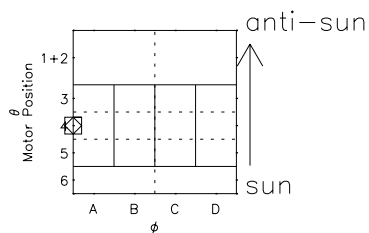

# Galileo EPD Real Time R6 Ions Spectra 98328

Software Version: RTSPEC\_R6 V 1.20  
 Data Production: 06-03-00  
 Plot Production: Sun Sep 16 15:56:51 2001  
 Color File: wondr3  
 Geofactor File: 1.1

◇ = Jupiter look direction  
 □ = Corotation look direction