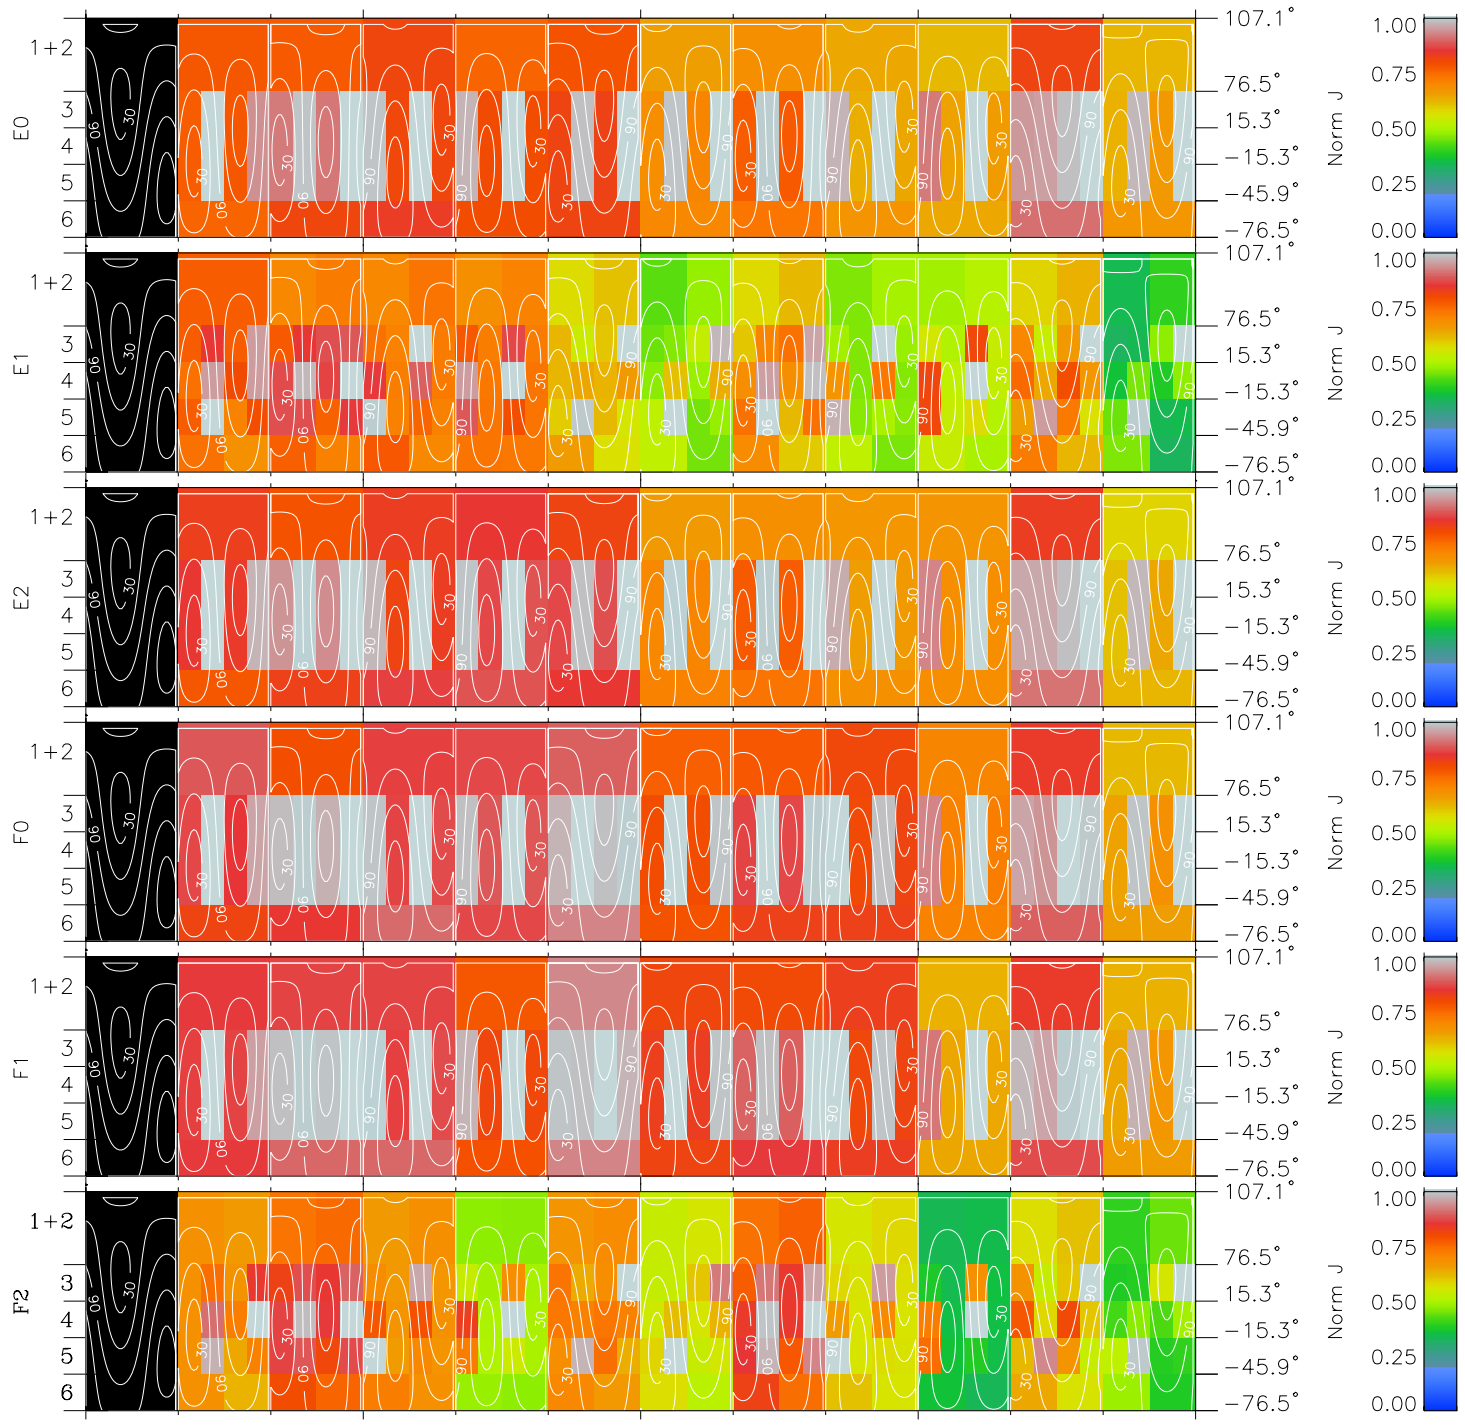

Galileo EPD Real Time All-Sky Anisotropies 98328

Software Version: RTSKY_NORM V 1.20
 Data Production: 06-03-00
 Plot Production: Sun Sep 16 15:57:41 2001
 Color File: wondr3
 Geofactor File: 1.1

00:00:00 1998-328	328-06	328-12	328-18	00:00:00 1998-329	X JSE(R _j)	Y JSE(R _j)	Z JSE(R _j)
+ -5.30 23.55 -0.56	+ -7.91 25.42 -0.53	+ -10.46 27.08 -0.49	+ -12.94 28.55 -0.45	+ -15.35 29.88 -0.41			

◇ = Jupiter look direction
 □ = Corotation look direction