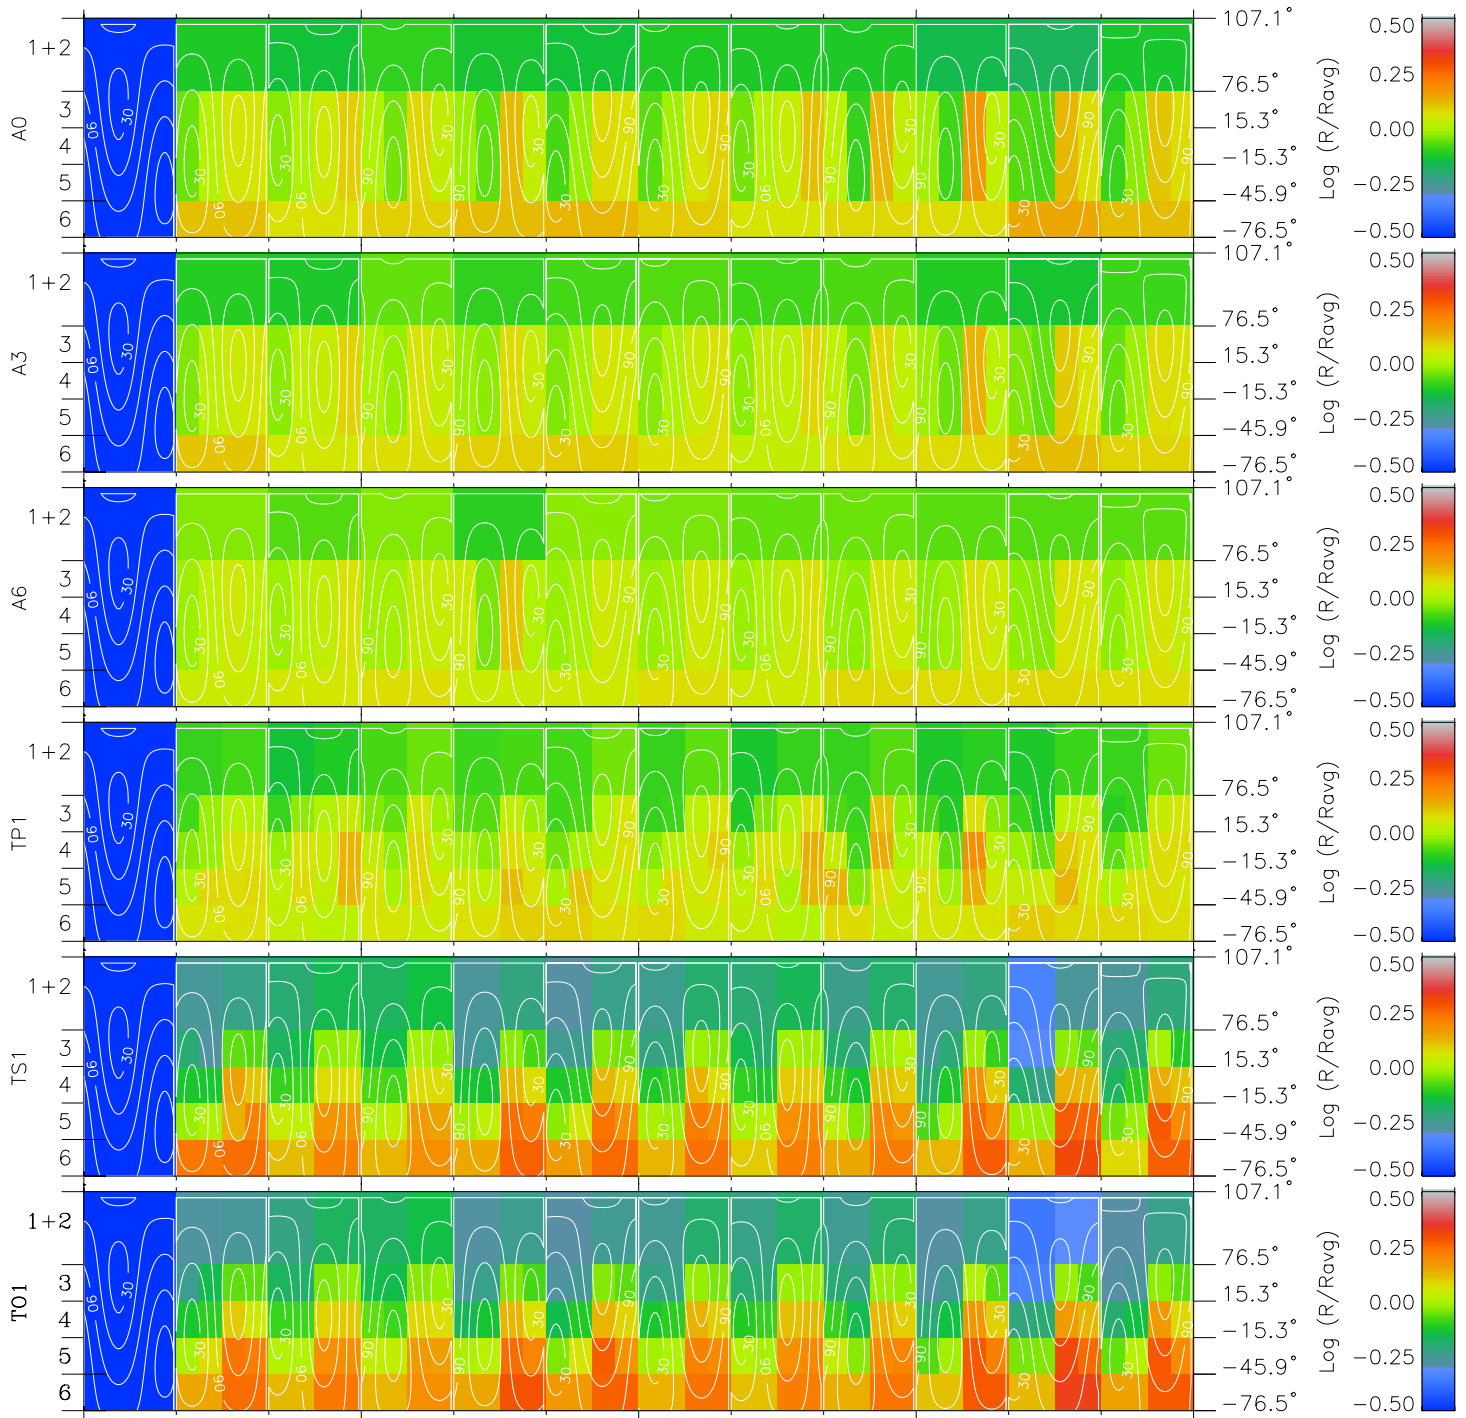

Galileo EPD Real Time All-Sky Anisotropies 98328

Software Version: RTSKY_MEAN V 1.20
 Data Production: 06-03-00
 Plot Production: Sun Sep 16 15:57:09 2001
 Color File: wondr3
 Geofactor File: 1.1

00:00:00 1998-328	328-06	328-12	328-18	00:00:00 1998-329	
+	+	+	+	+	X JSE(R _j)
-5.30	-7.91	-10.46	-12.94	-15.35	Y JSE(R _j)
23.55	25.42	27.08	28.55	29.88	Z JSE(R _j)
-0.56	-0.53	-0.49	-0.45	-0.41	

- ◇ = Jupiter look direction
- = Corotation look direction