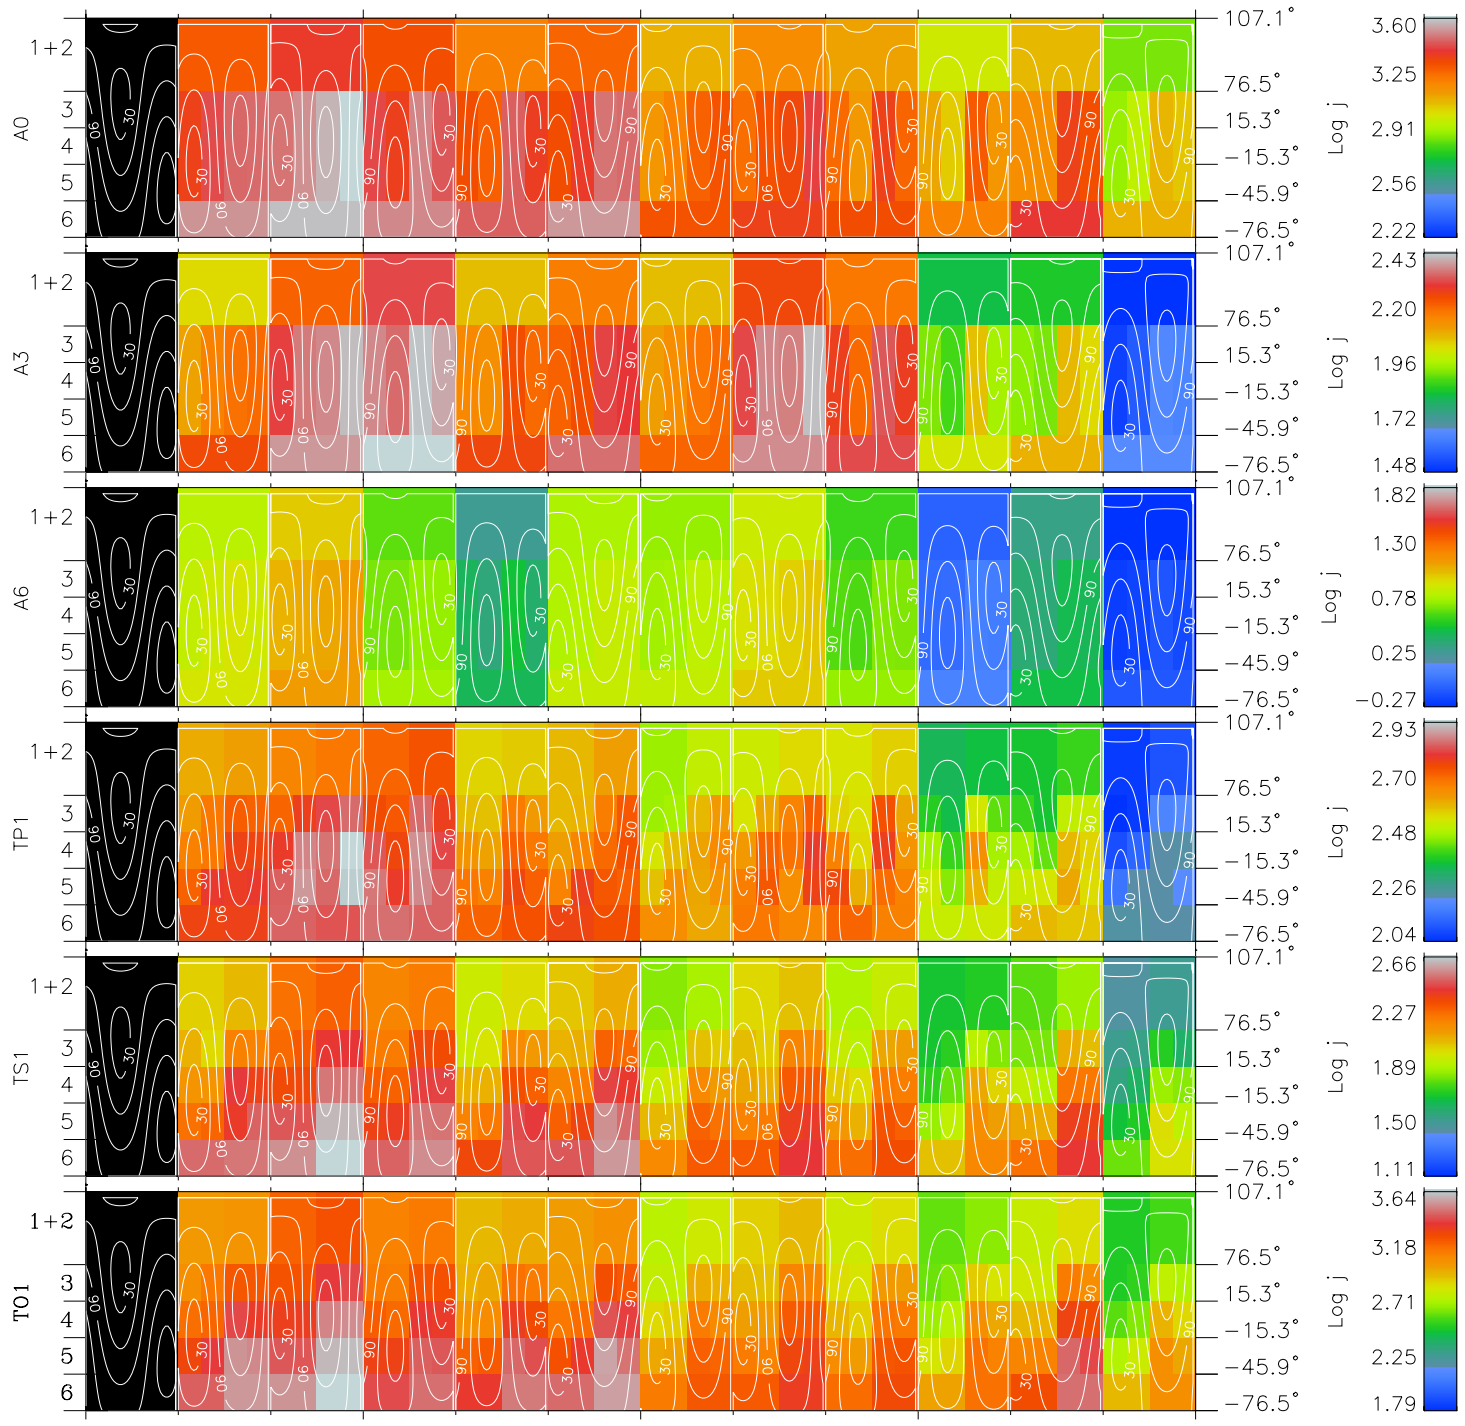

# Galileo EPD Real Time All-Sky Anisotropies 98328

Software Version: RTSKY\_FLUX V 1.20  
 Data Production: 06-03-00  
 Plot Production: Sun Sep 16 15:57:22 2001  
 Color File: wondr3  
 Geofactor File: 1.1

00:00:00 1998-328	328-06	328-12	328-18	00:00:00 1998-329	X JSE(R <sub>j</sub> )
+ -5.30 23.55 -0.56	+ -7.91 25.42 -0.53	+ -10.46 27.08 -0.49	+ -12.94 28.55 -0.45	+ -15.35 29.88 -0.41	
					Y JSE(R <sub>j</sub> )
					Z JSE(R <sub>j</sub> )

- ◇ = Jupiter look direction
- = Corotation look direction