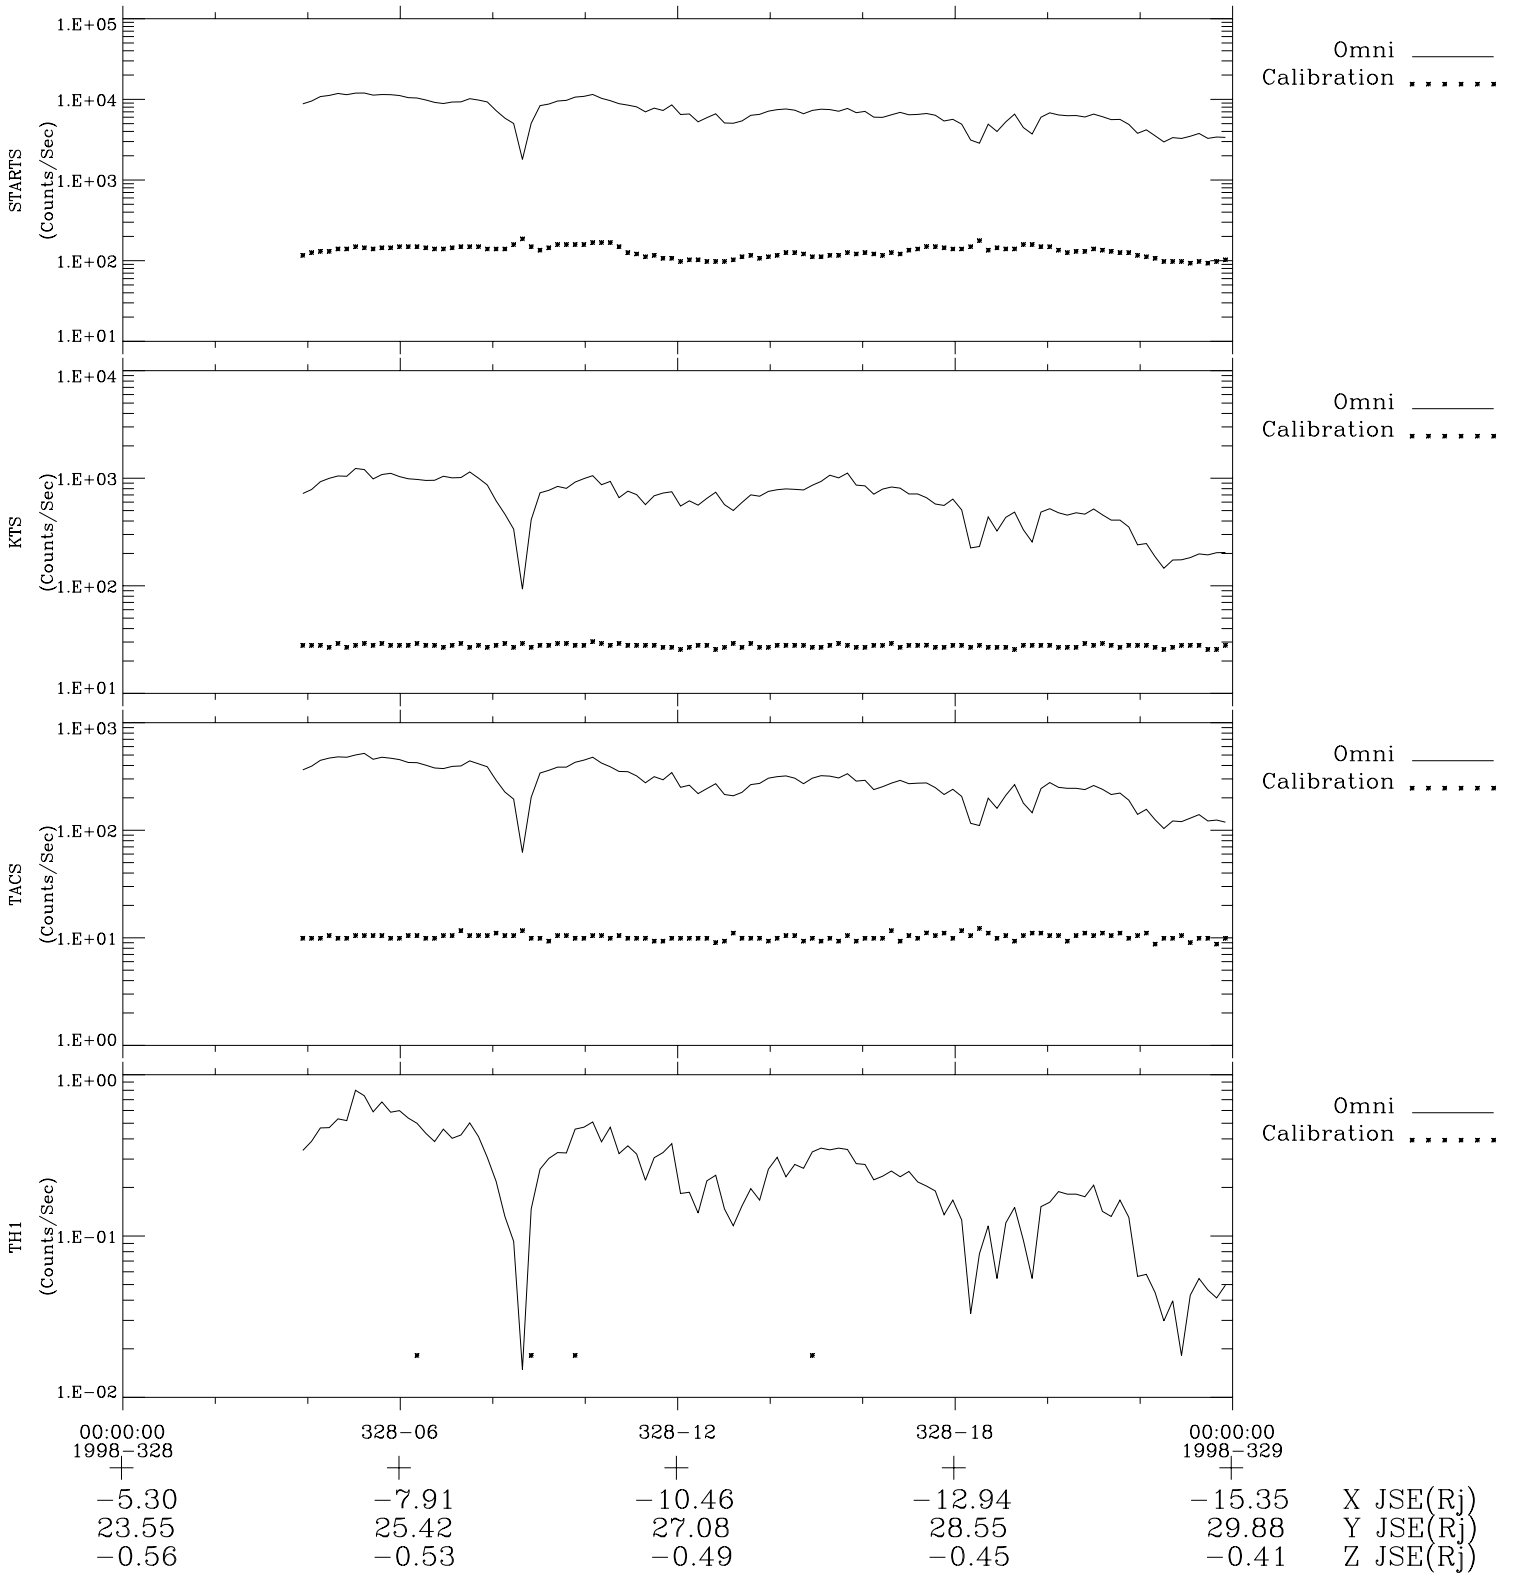

Galileo EPD Real-Time Omni 98328

Software Version: RTLINE_OMNI V 1.20
Data Production: 06-03-00
Plot Production: Sun Sep 16 15:58:48 2001

\diamond = Jupiter look direction
 \square = Corotation look direction