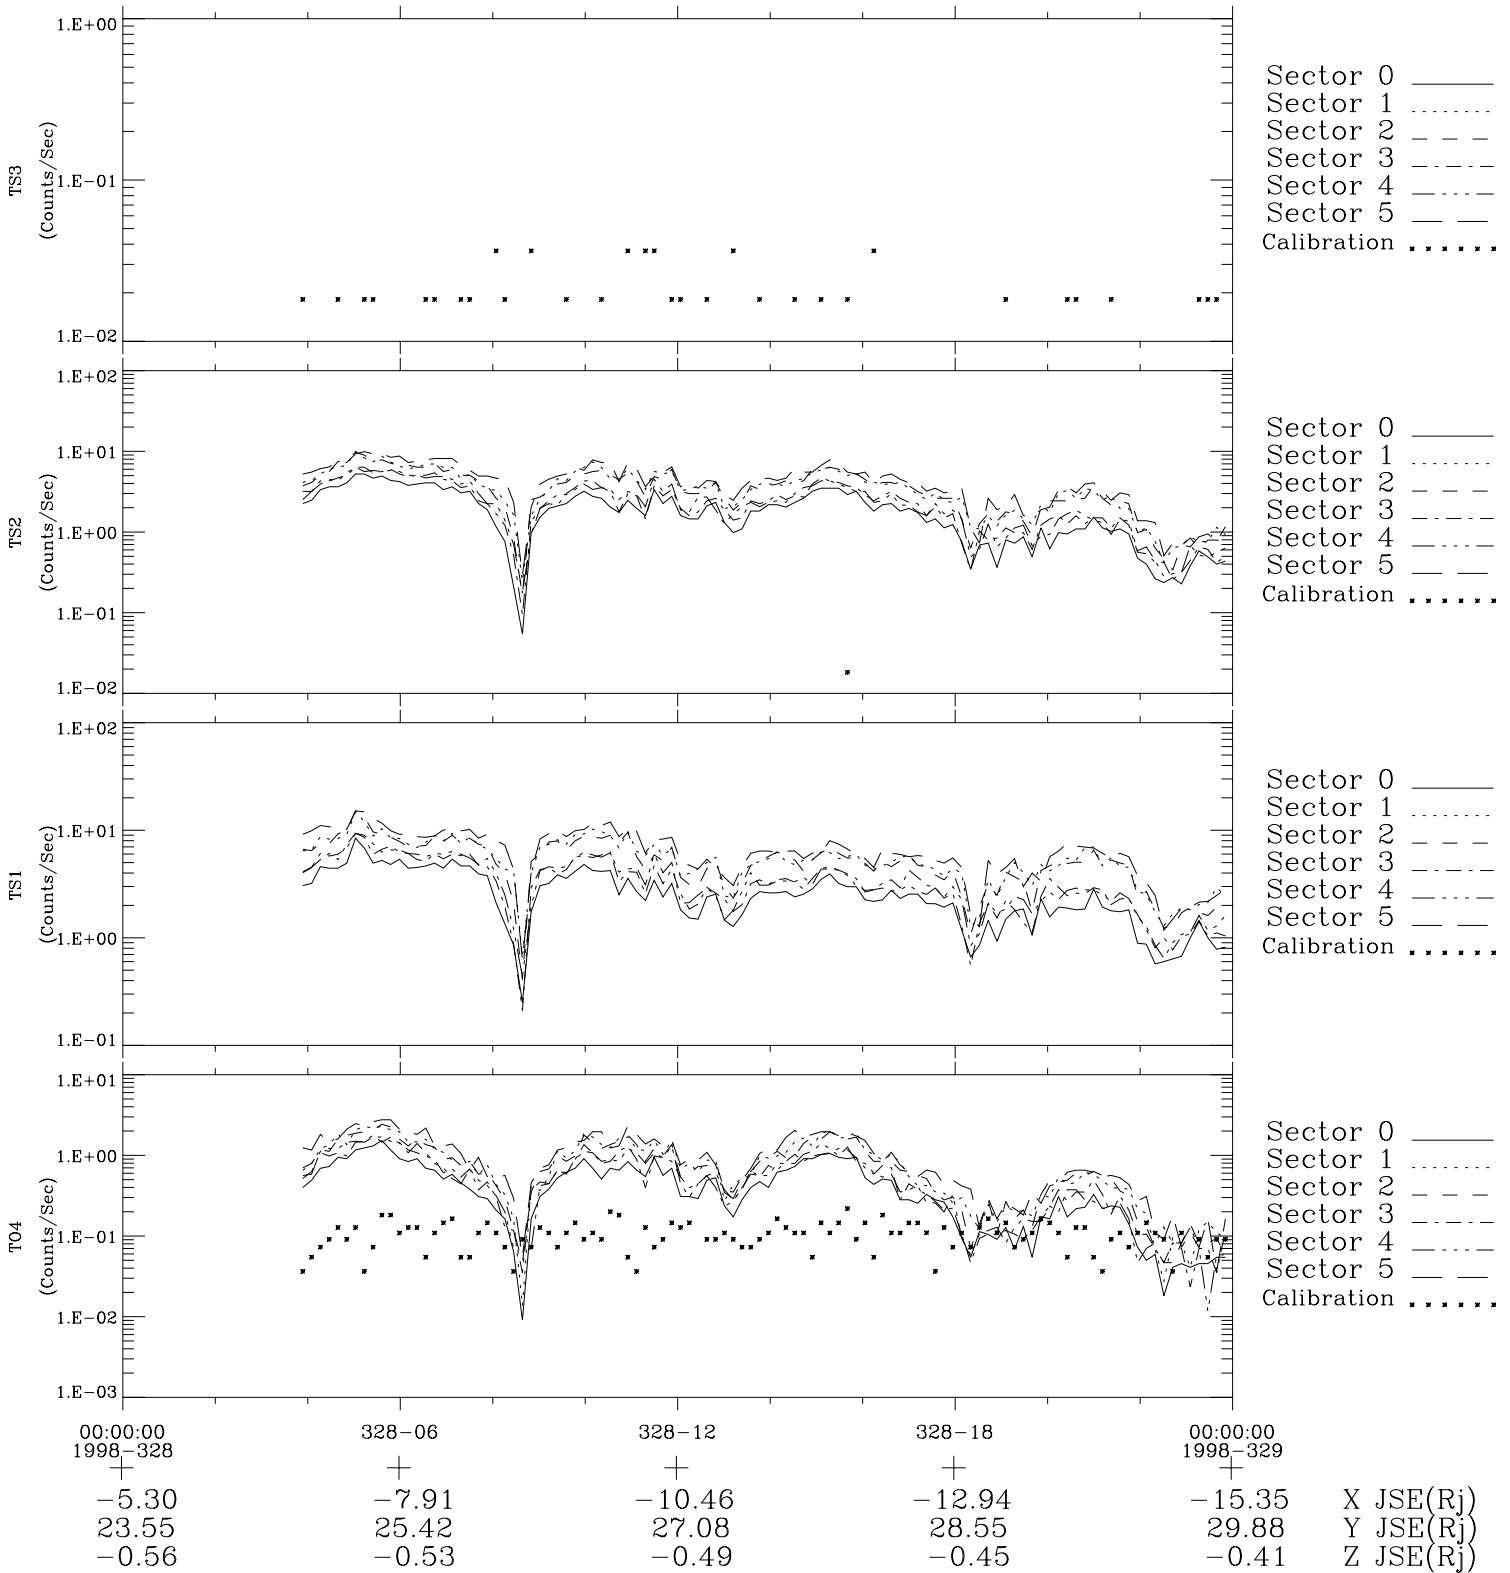

Galileo EPD Real-Time Six-Sector 98328

Software Version: RTLINE_R6 V 1.20
Data Production: 06-03-00
Plot Production: Sun Sep 16 15:58:54 2001

◇ = Jupiter look direction
□ = Corotation look direction