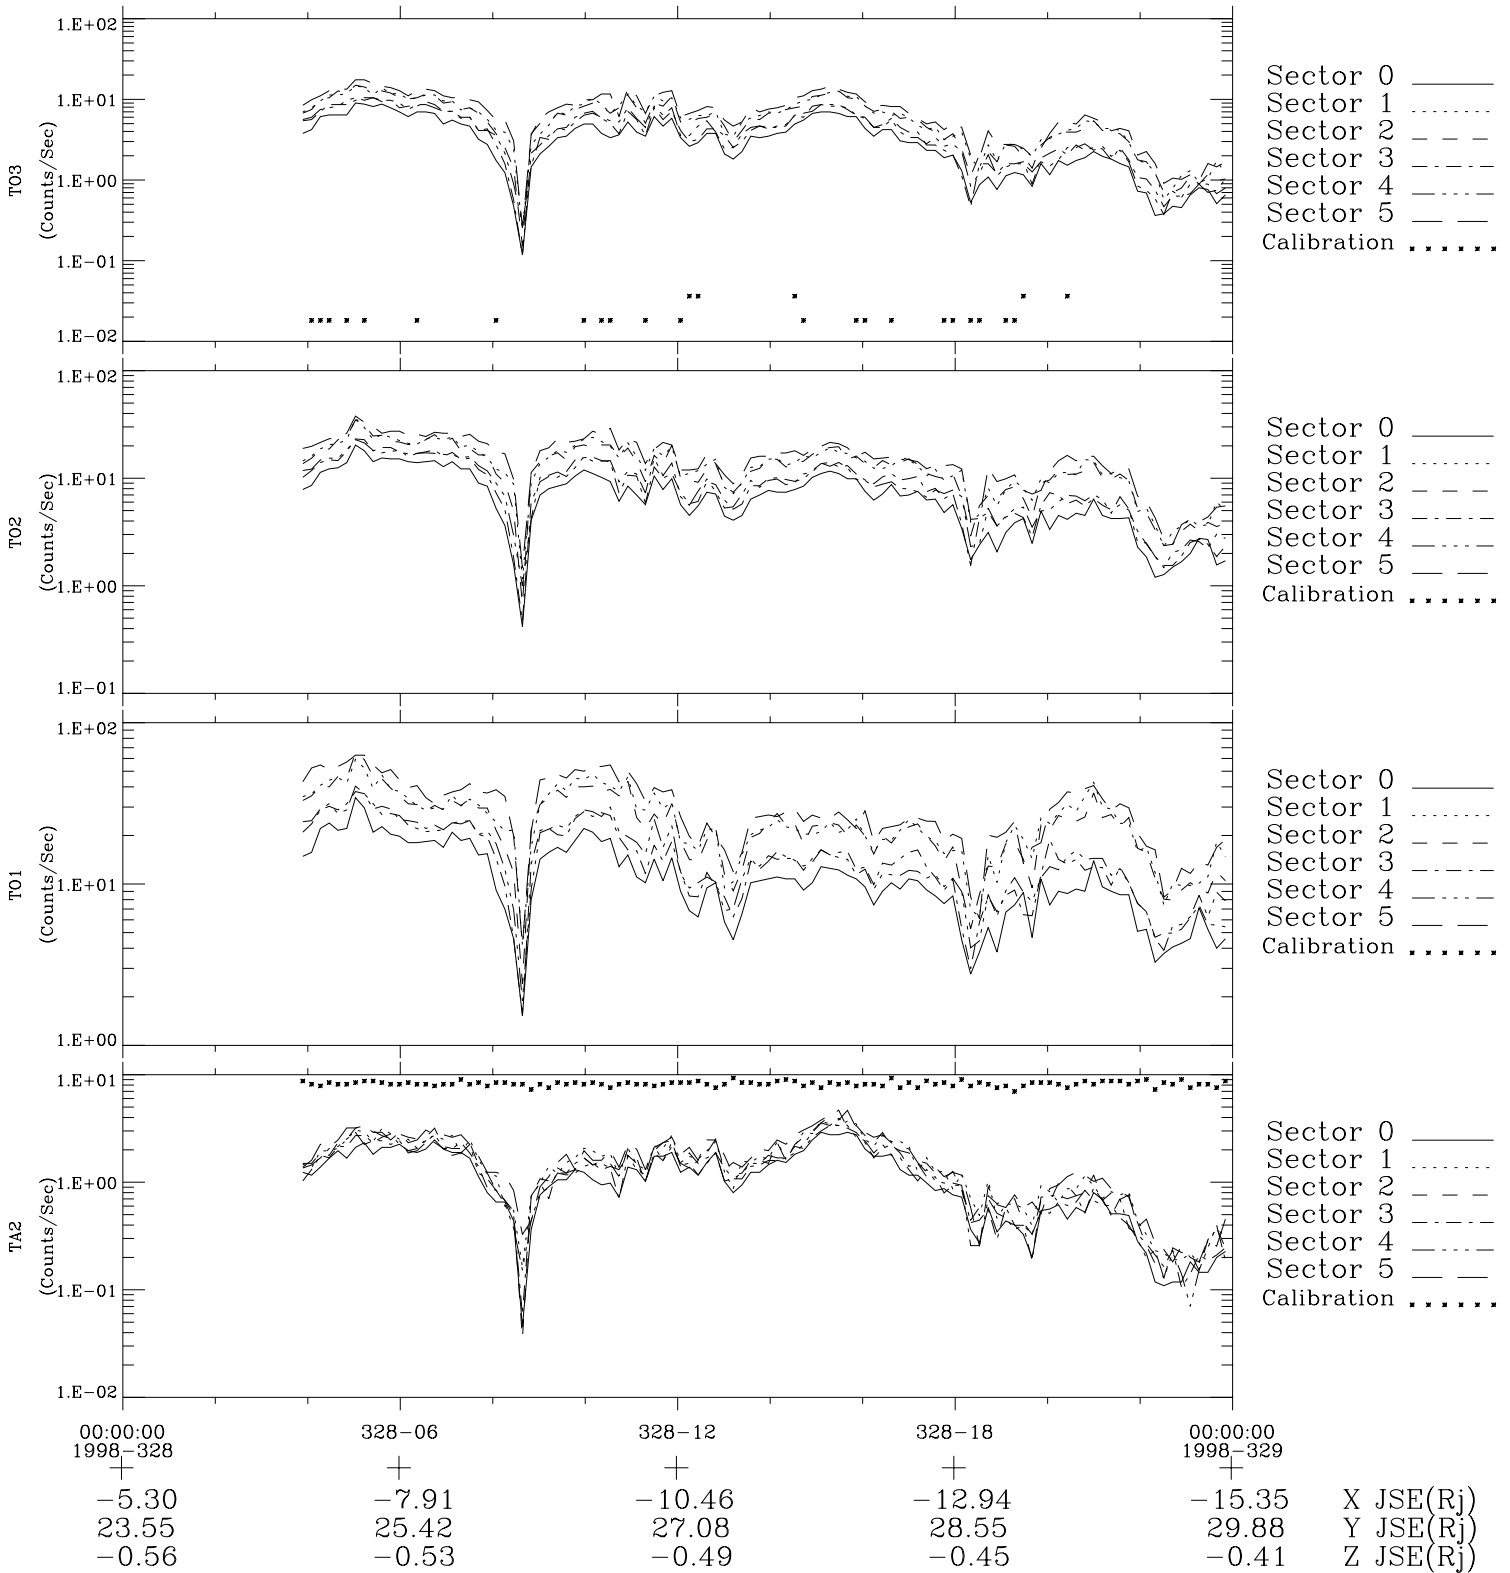

# Galileo EPD Real-Time Six-Sector 98328

Software Version: RTLINE\_R6 V 1.20  
Data Production: 06-03-00  
Plot Production: Sun Sep 16 15:58:53 2001

◇ = Jupiter look direction  
□ = Corotation look direction