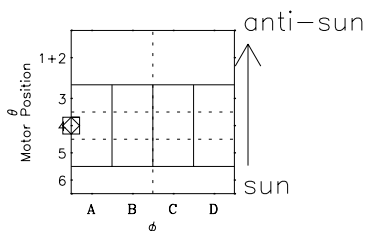

# Galileo EPD Real-Time Six-Sector 98328

Software Version: RTLINE\_R6 V 1.20  
Data Production: 06-03-00  
Plot Production: Sun Sep 16 15:58:53 2001

◇ = Jupiter look direction  
□ = Corotation look direction