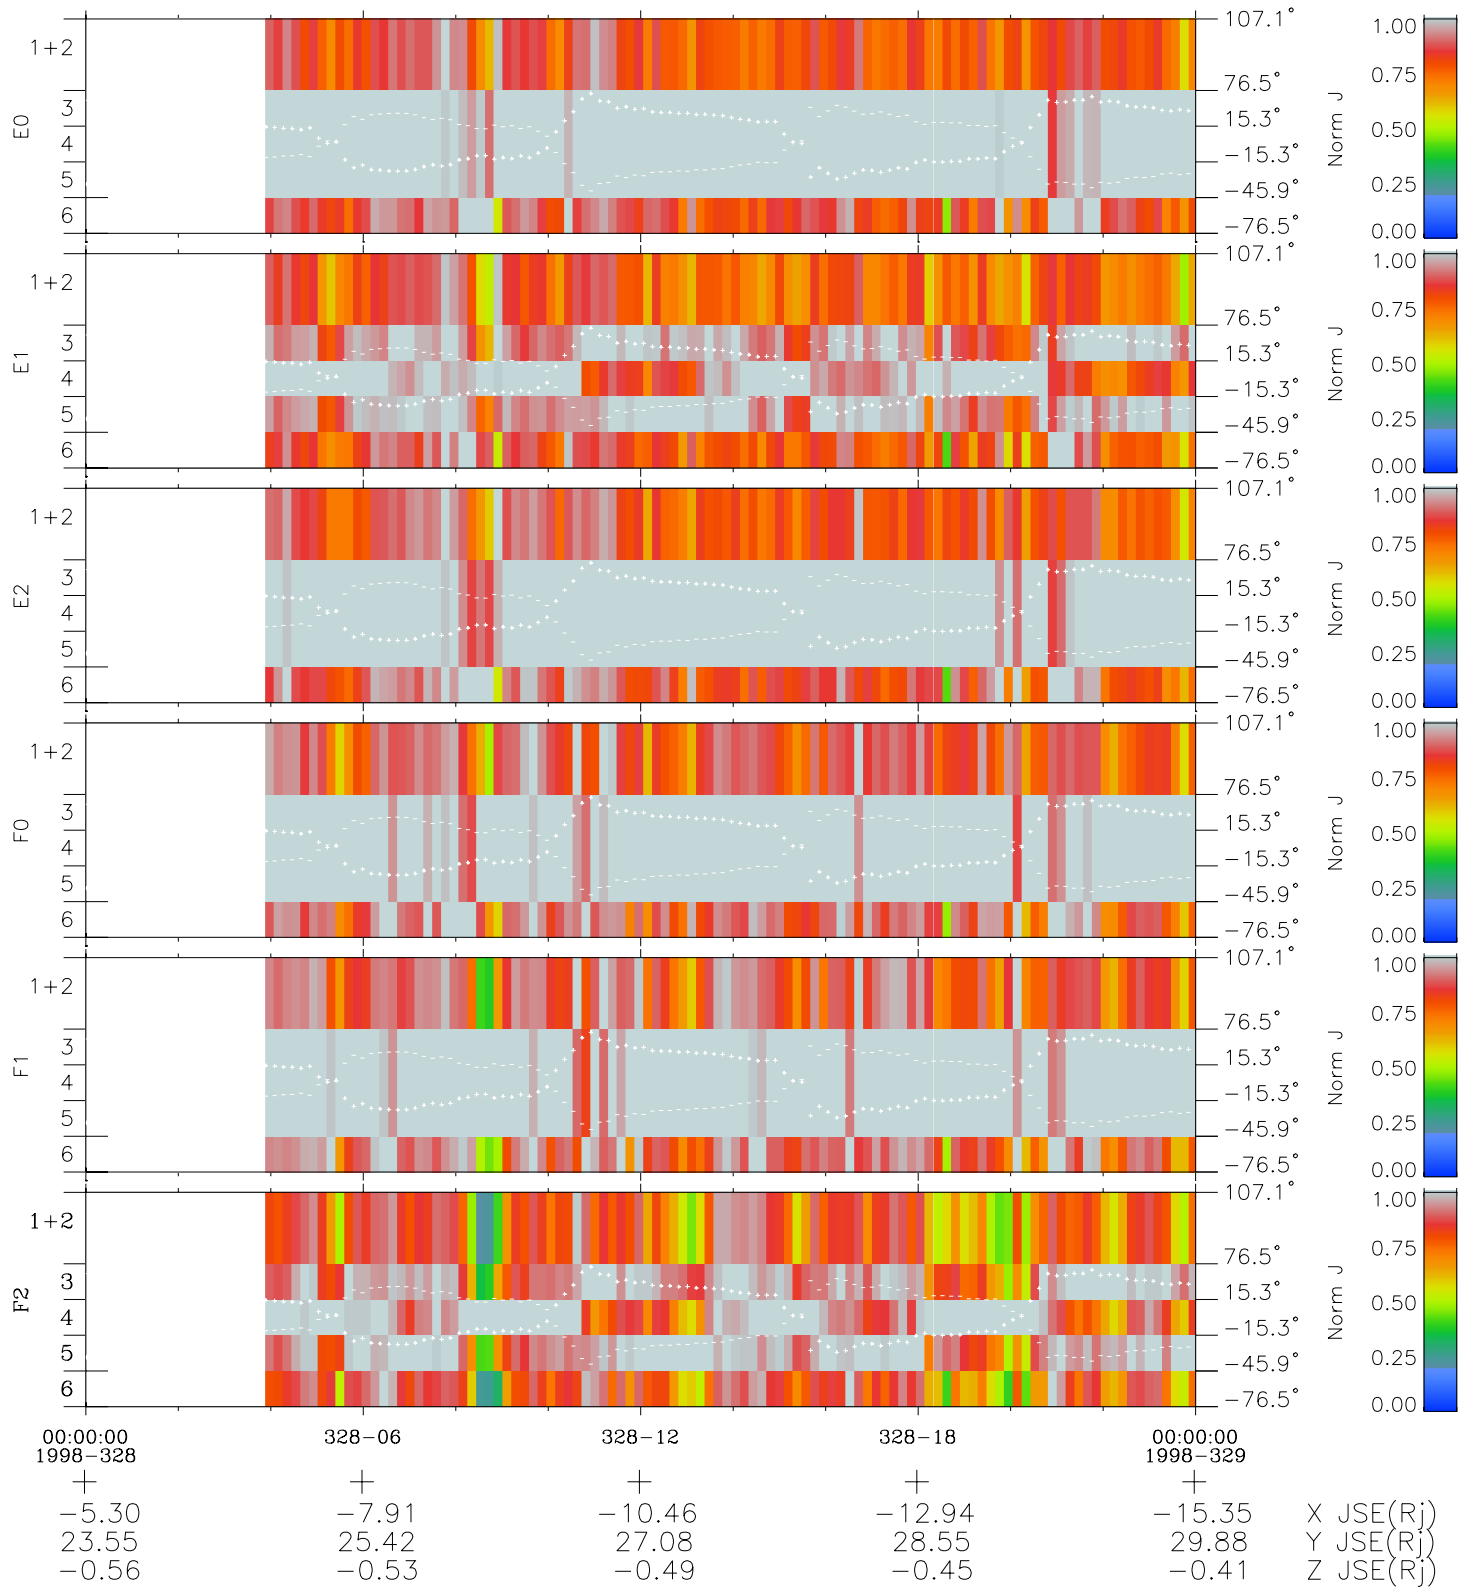

Galileo EPD Real Elevation Anisotropies 98328

Software Version: RTELEV_NORM V 1.20
Data Production: 06-03-00
Plot Production: Sun Sep 16 15:58:12 2001
Color File: wondr3
Geofactor File: 1.1

- ◇ = Jupiter look direction
- = Corotation look direction