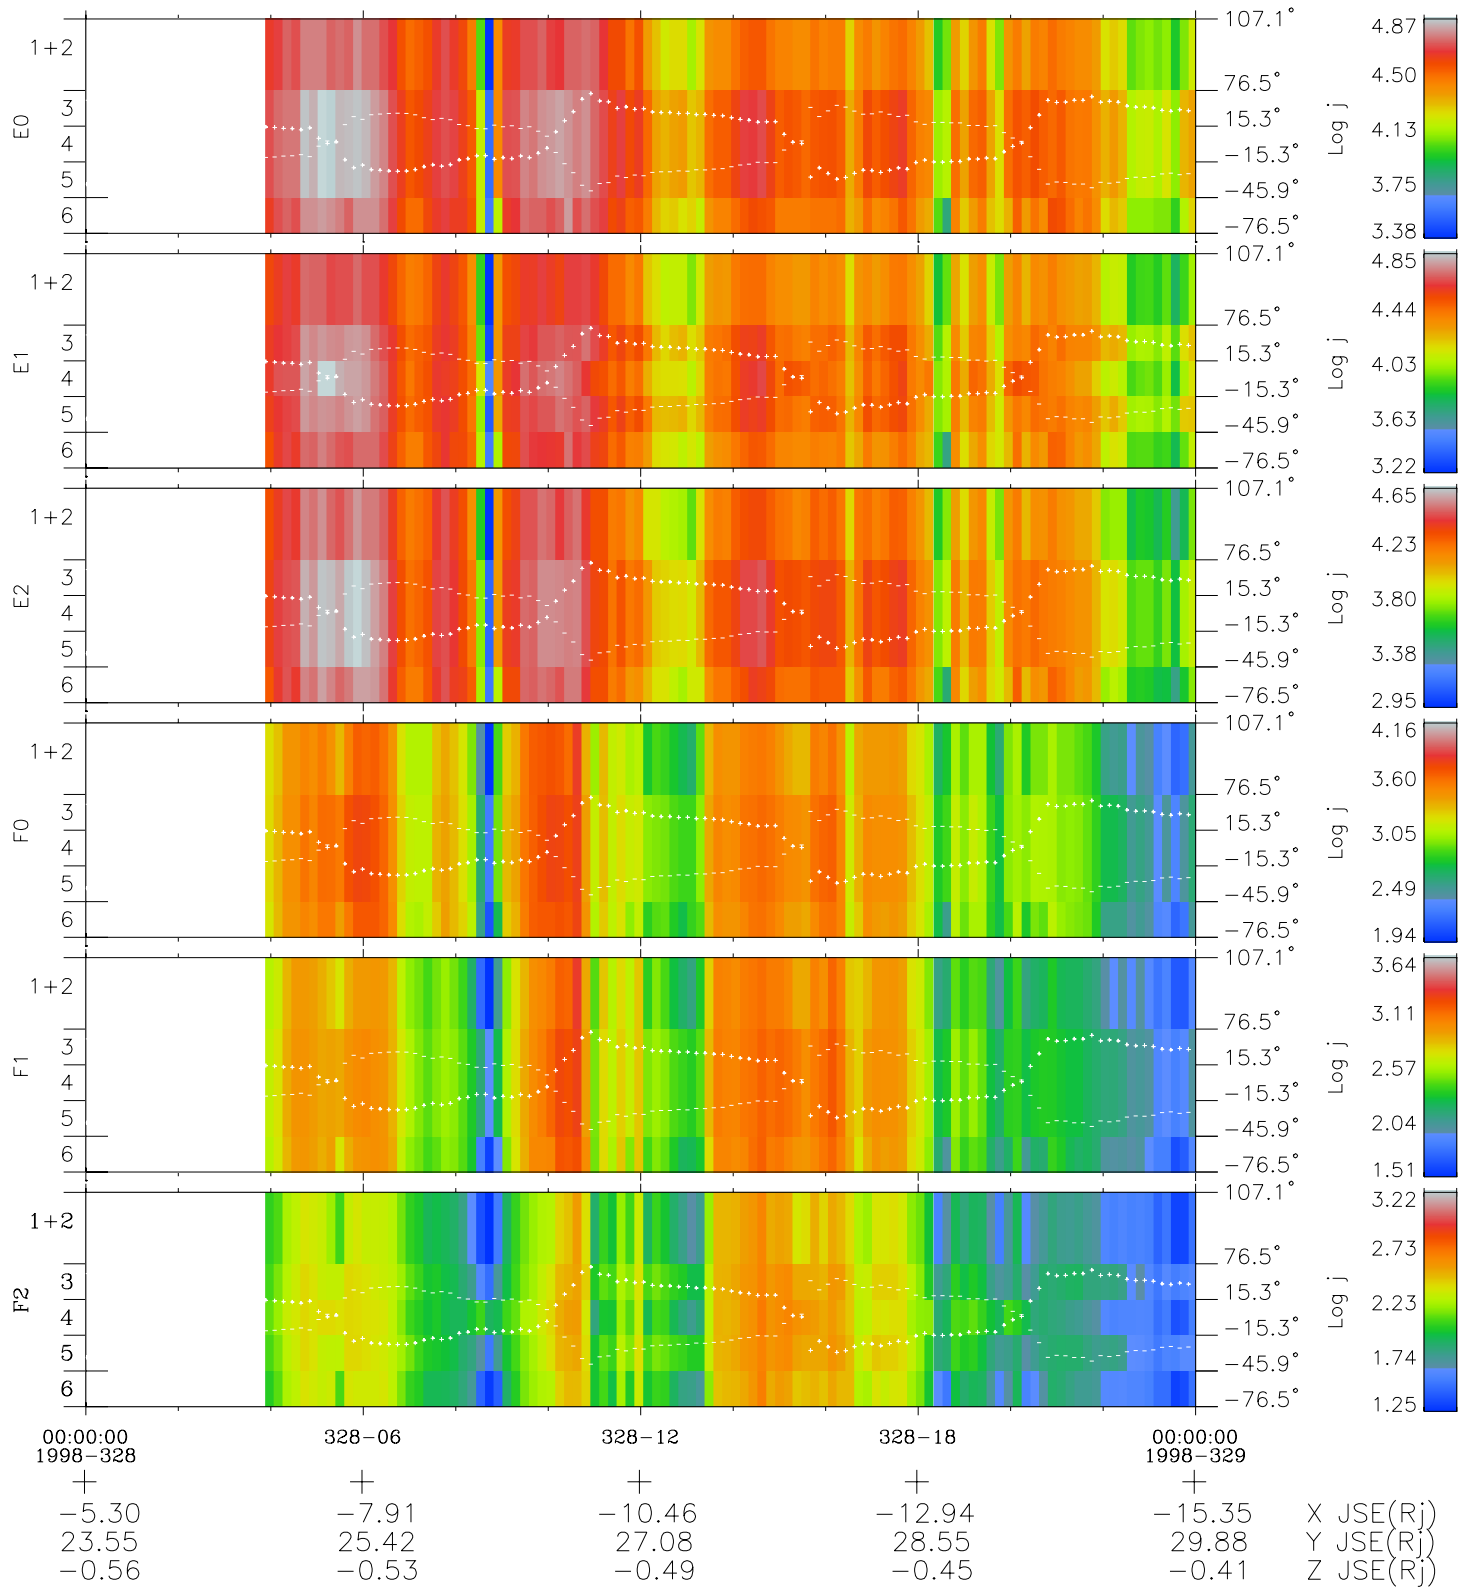

Galileo EPD Real Elevation Anisotropies 98328

Software Version: RTELEV_FLUX V 1.20
 Data Production: 06-03-00
 Plot Production: Sun Sep 16 15:58:02 2001
 Color File: wondr3
 Geofactor File: 1.1

- ◇ = Jupiter look direction
- = Corotation look direction