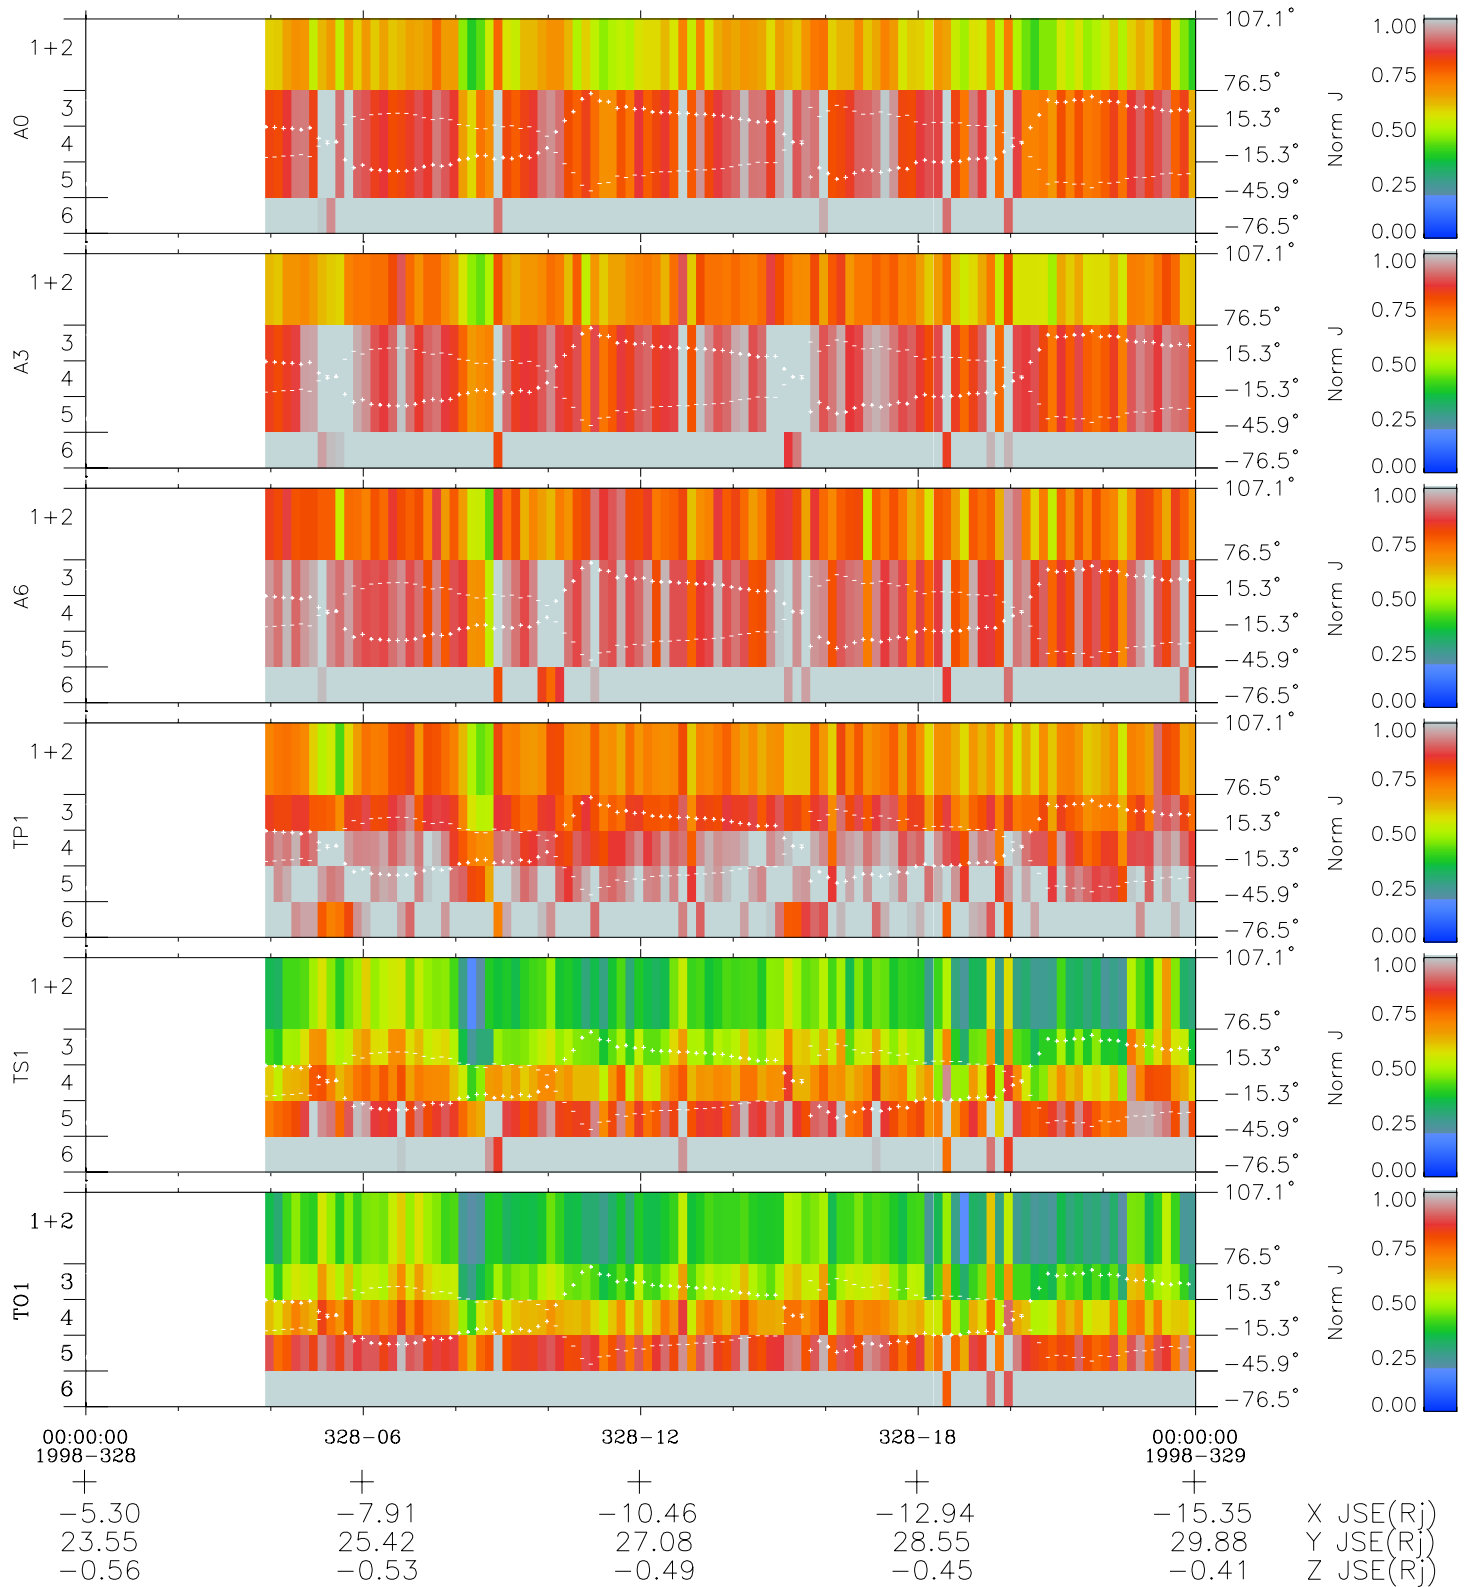

# Galileo EPD Real Elevation Anisotropies 98328

Software Version: RTELEV\_NORM V 1.20  
Data Production: 06-03-00  
Plot Production: Sun Sep 16 15:58:08 2001  
Color File: wondr3  
Geofactor File: 1.1

- ◇ = Jupiter look direction
- = Corotation look direction