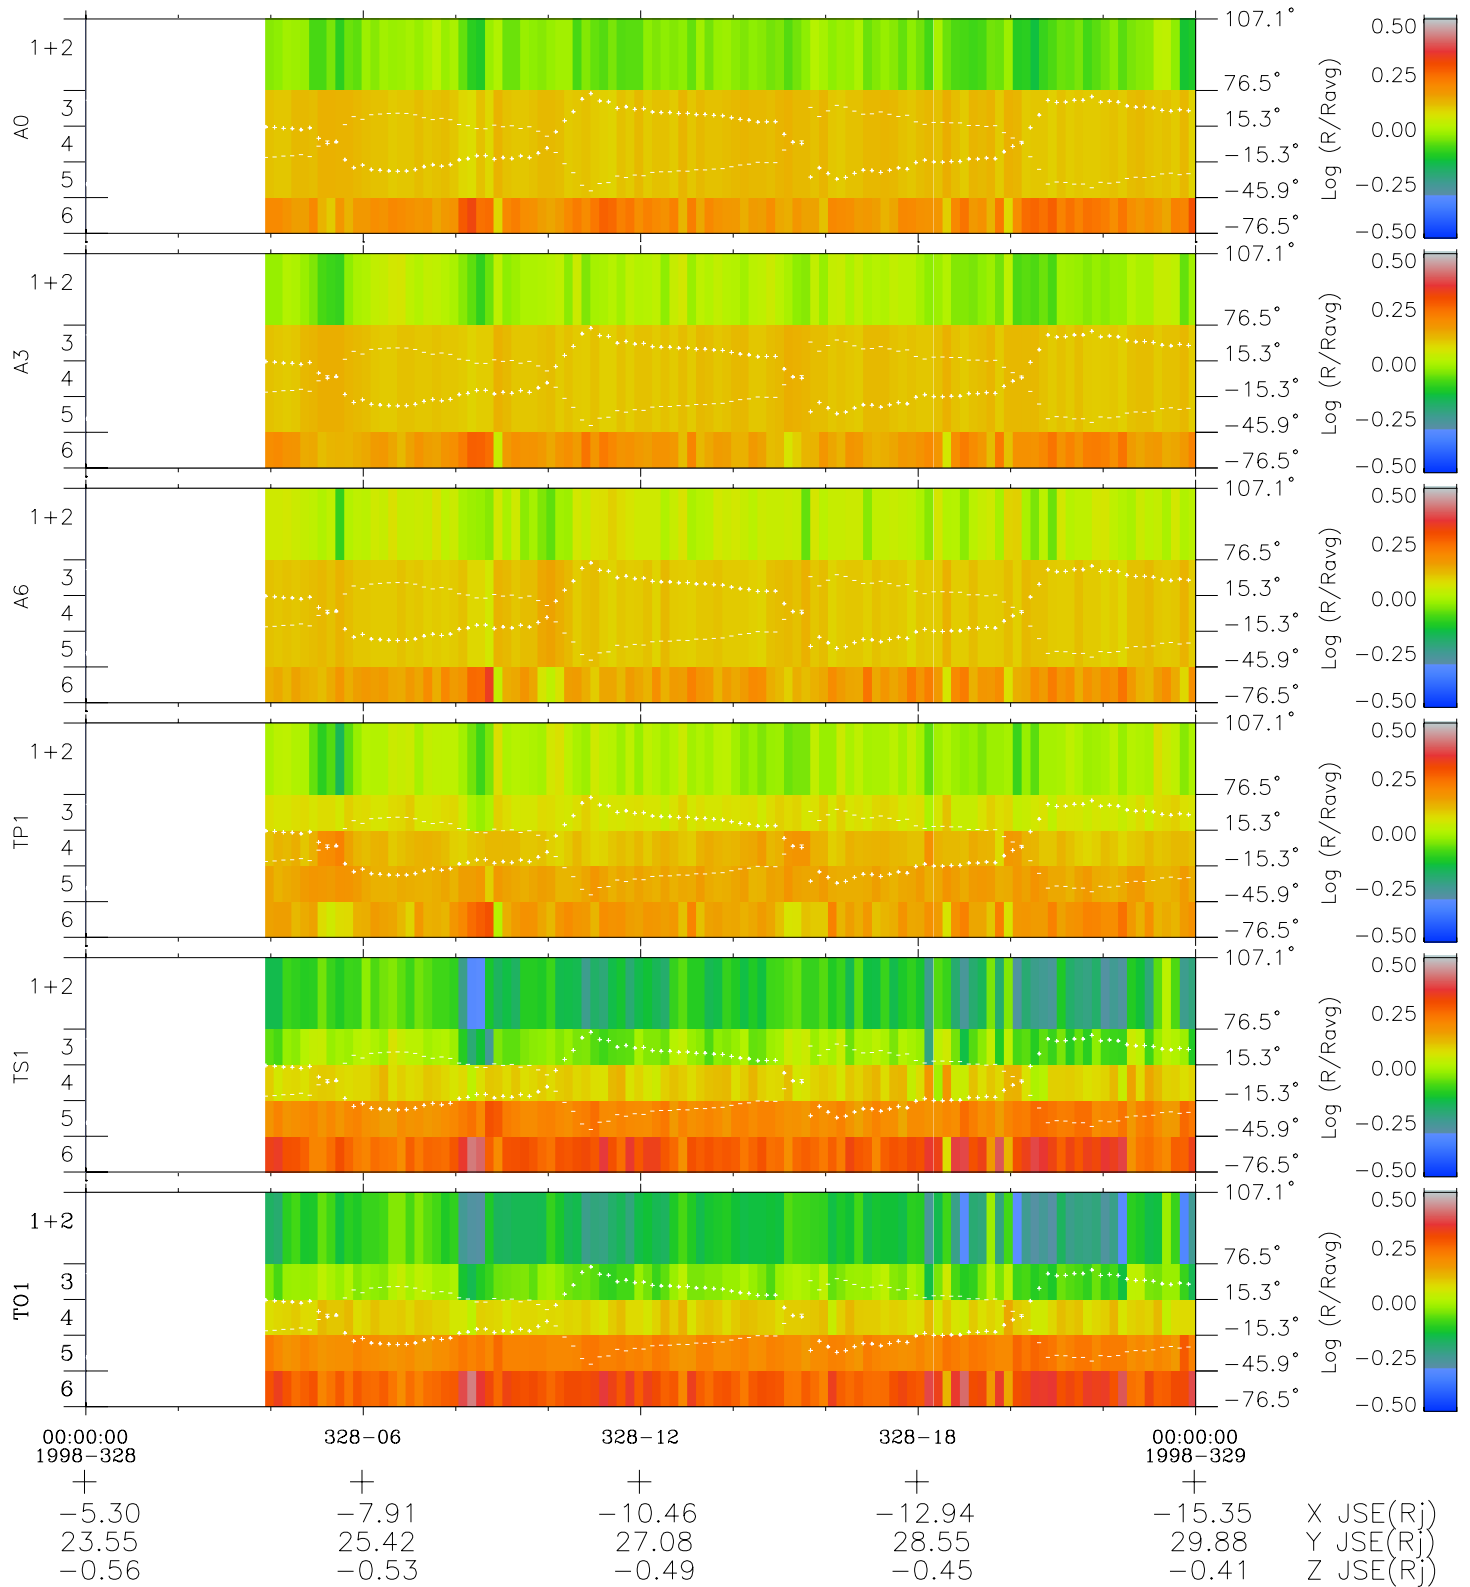

# Galileo EPD Real Elevation Anisotropies 98328

Software Version: RTELEV\_MEAN V 1.20  
Data Production: 06-03-00  
Plot Production: Sun Sep 16 15:57:47 2001  
Color File: wondr3  
Geofactor File: 1.1

- ◇ = Jupiter look direction
- = Corotation look direction