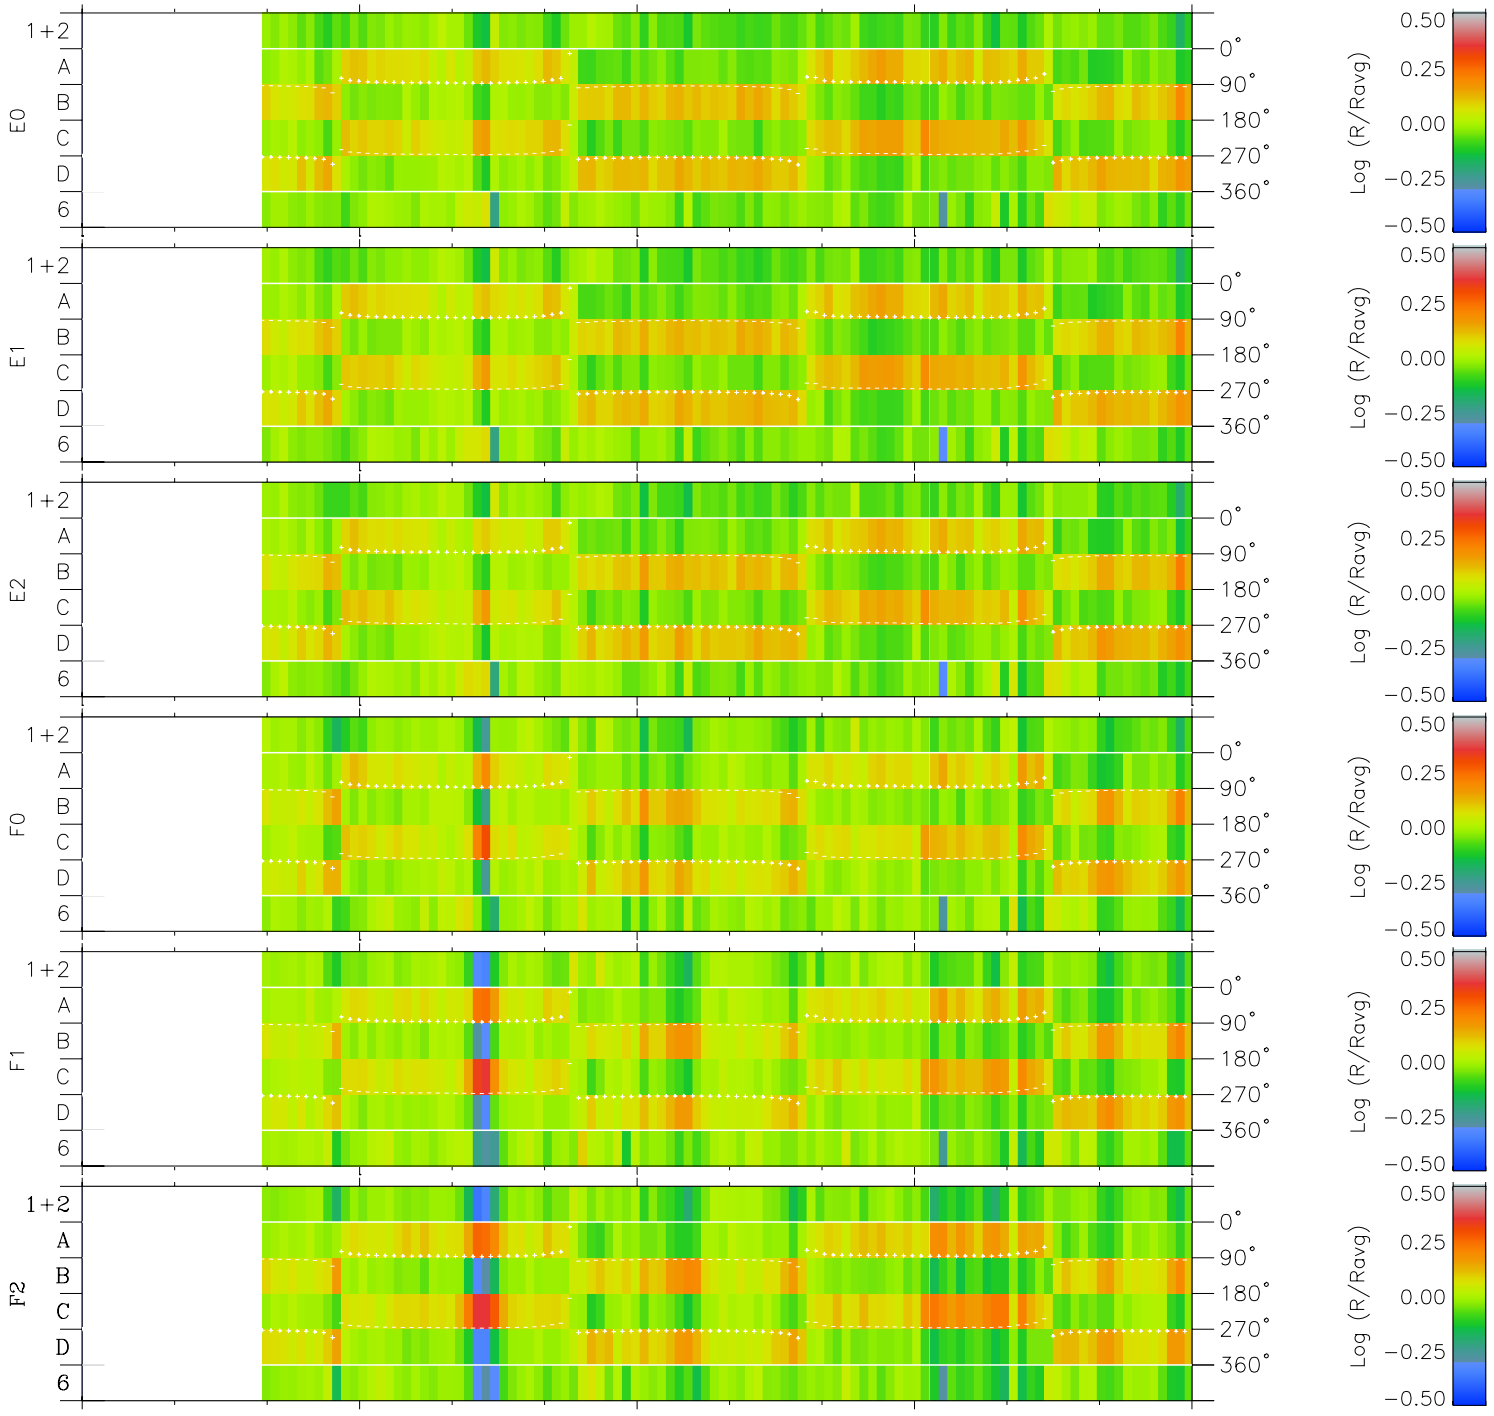

Galileo EPD Real Time Azimuth Anisotropies 98328

Software Version: RTAZIM_MEAN V 1.20
 Data Production: 06-03-00
 Plot Production: Sun Sep 16 15:58:23 2001
 Color File: wondr3
 Geofactor File: 1.1

00:00:00 1998-328	328-06	328-12	328-18	00:00:00 1998-329	
+	+	+	+	+	X $JSE(R_j)$
-5.30	-7.91	-10.46	-12.94	-15.35	Y $JSE(R_j)$
23.55	25.42	27.08	28.55	29.88	Z $JSE(R_j)$
-0.56	-0.53	-0.49	-0.45	-0.41	

- ◇ = Jupiter look direction
- = Corotation look direction