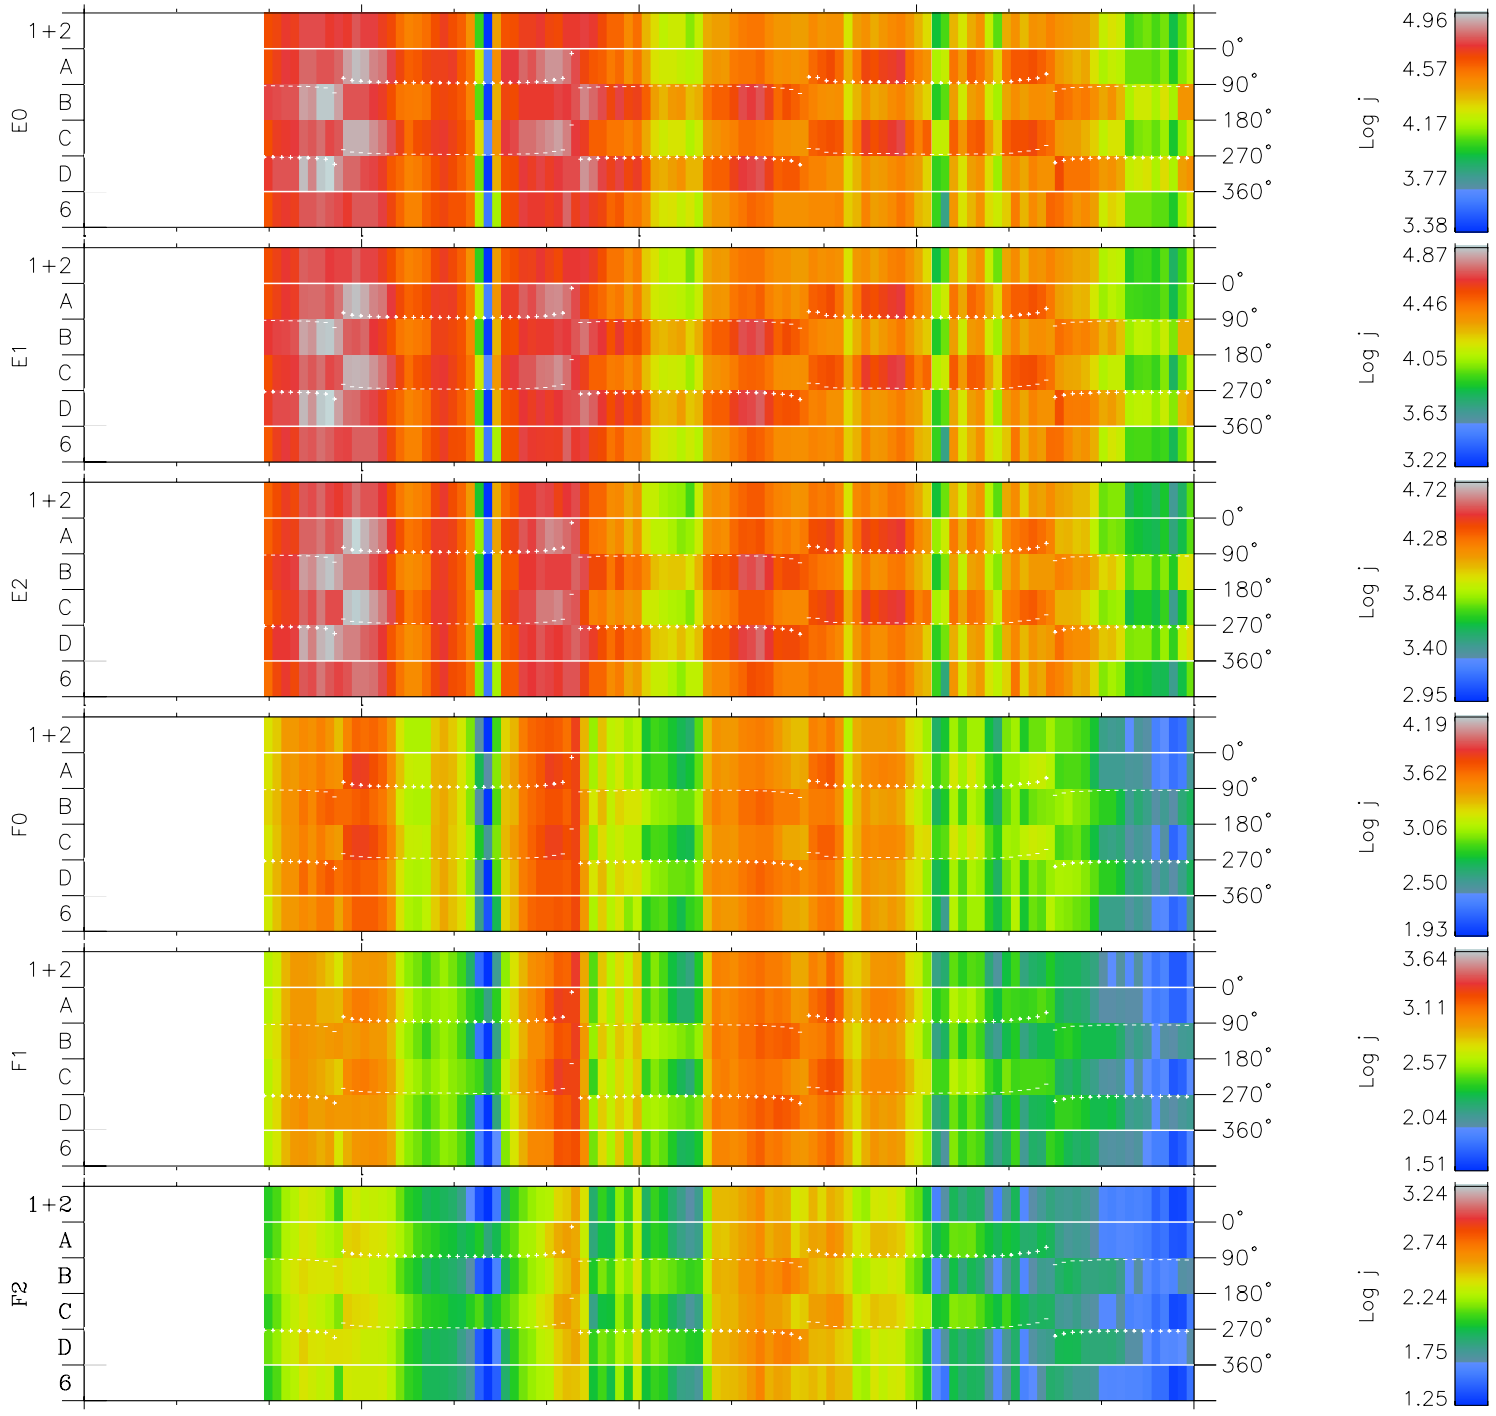

Galileo EPD Real Time Azimuth Anisotropies 98328

Software Version: RTAZIM_FLUX V 1.20
Data Production: 06-03-00
Plot Production: Sun Sep 16 15:58:33 2001
Color File: wondr3
Geofactor File: 1.1

00:00:00 1998-328	328-06	328-12	328-18	00:00:00 1998-329	
+	+	+	+	+	
-5.30	-7.91	-10.46	-12.94	-15.35	X JSE(R_j)
23.55	25.42	27.08	28.55	29.88	Y JSE(R_j)
-0.56	-0.53	-0.49	-0.45	-0.41	Z JSE(R_j)

◇ = Jupiter look direction
□ = Corotation look direction