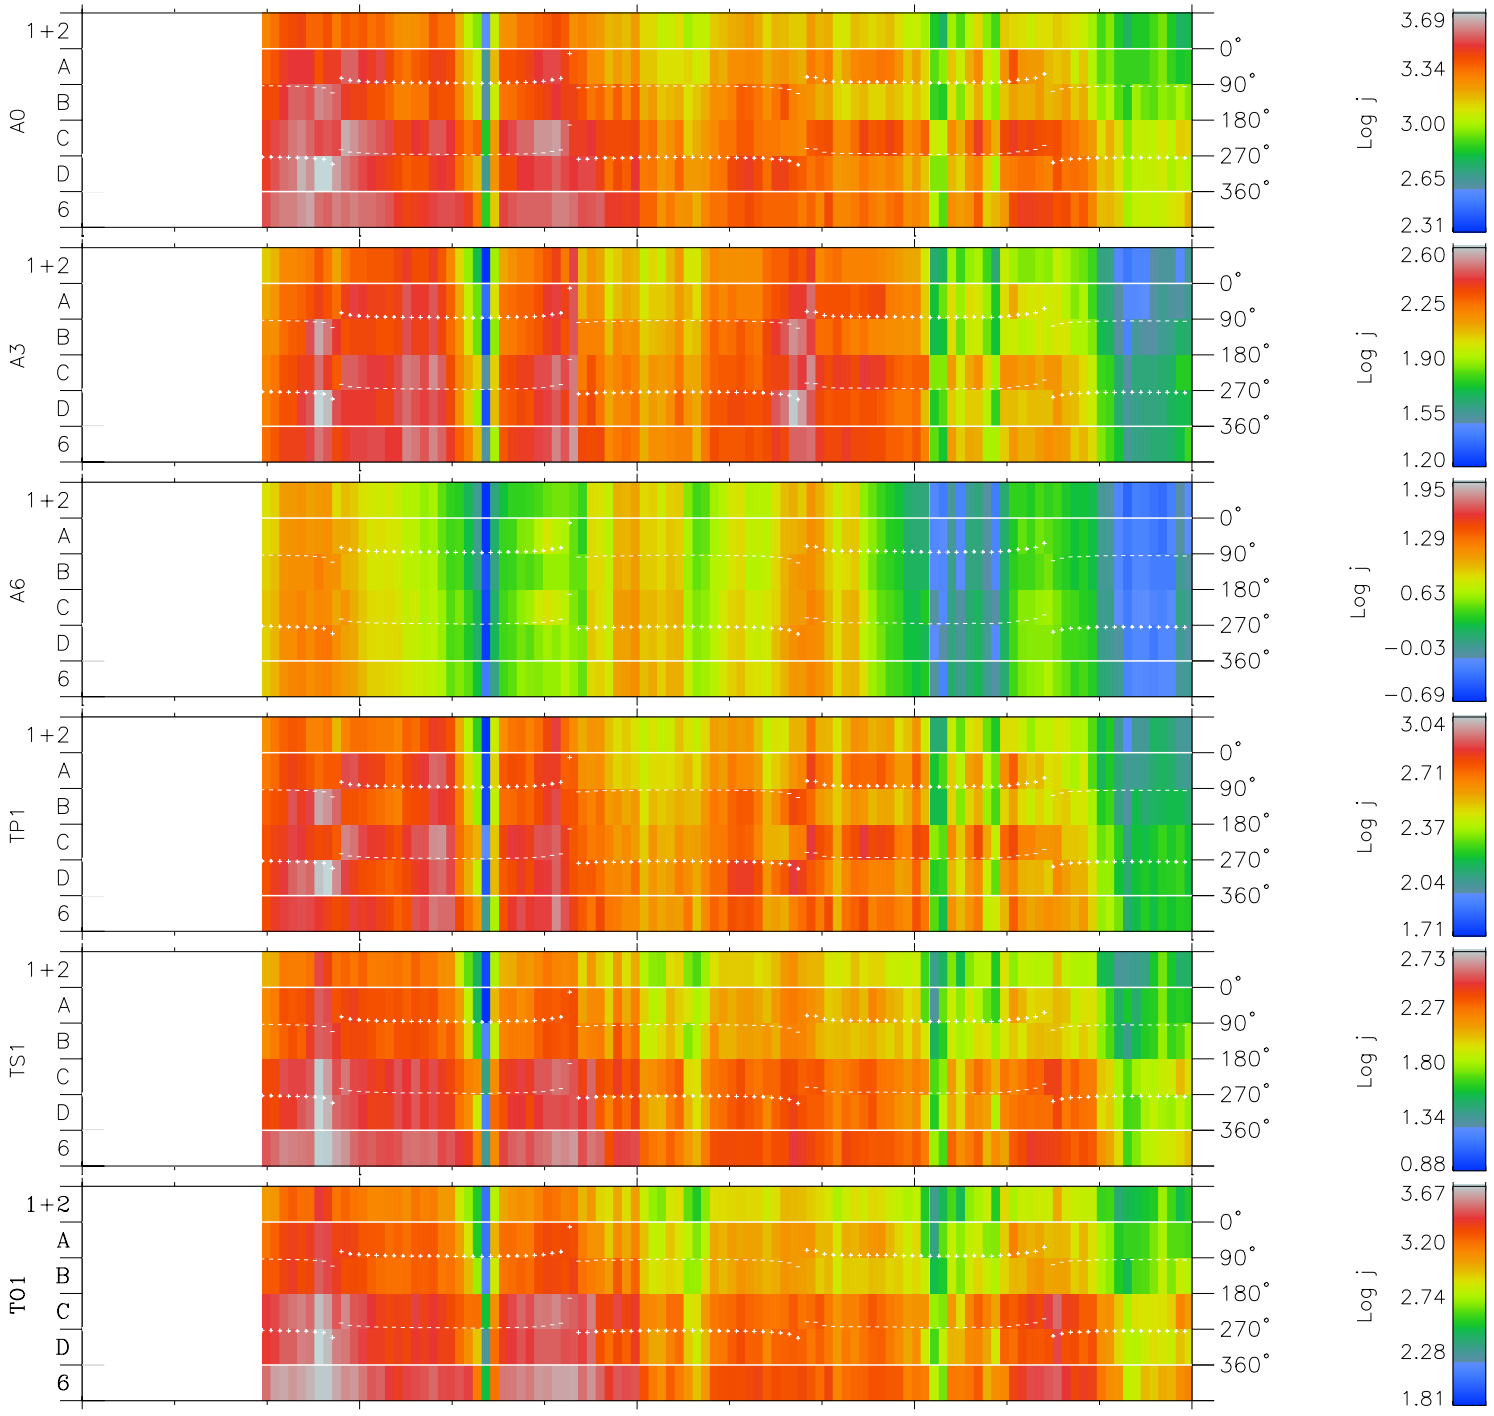

# Galileo EPD Real Time Azimuth Anisotropies 98328

Software Version: RTAZIM\_FLUX V 1.20  
Data Production: 06-03-00  
Plot Production: Sun Sep 16 15:58:28 2001  
Color File: wondr3  
Geofactor File: 1.1

00:00:00 1998-328	328-06	328-12	328-18	00:00:00 1998-329	
+	+	+	+	+	X JSE(R <sub>j</sub> )
-5.30	-7.91	-10.46	-12.94	-15.35	Y JSE(R <sub>j</sub> )
23.55	25.42	27.08	28.55	29.88	Z JSE(R <sub>j</sub> )
-0.56	-0.53	-0.49	-0.45	-0.41	

◇ = Jupiter look direction  
□ = Corotation look direction