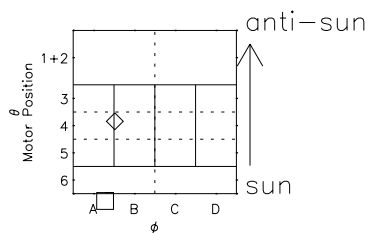

Galileo EPD Real Time R6 Ions Spectra 98327

Software Version: RTSPEC_R6 V 1.20
 Data Production: 06-03-00
 Plot Production: Sun Sep 16 15:51:30 2001
 Color File: wondr3
 Geofactor File: 1.1

- ◇ = Jupiter look direction
- = Corotation look direction