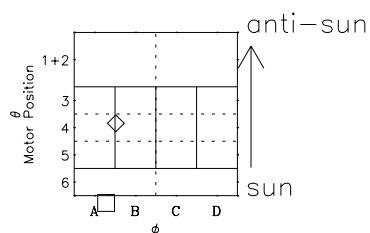

# Galileo EPD Real-Time Six-Sector 98327

Software Version: RTLINE\_R6 V 1.20  
Data Production: 06-03-00  
Plot Production: Sun Sep 16 15:53:05 2001

- $\diamond$  = Jupiter look direction
- $\square$  = Corotation look direction