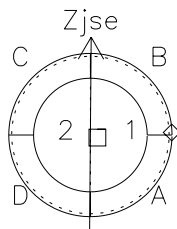

# Galileo EPD Real-Time Six-Sector 98327

Software Version: RTLINE\_R6 V 1.20  
Data Production: 06-03-00  
Plot Production: Sun Sep 16 15:53:05 2001

- $\diamond$  = Jupiter look direction
- $\square$  = Corotation look direction