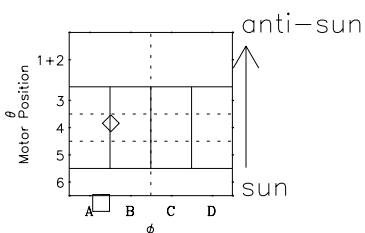

Galileo EPD Real-Time Six-Sector 98327

Software Version: RTLINE_R6 V 1.20
Data Production: 06-03-00
Plot Production: Sun Sep 16 15:53:04 2001

- ◇ = Jupiter look direction
- = Corotation look direction