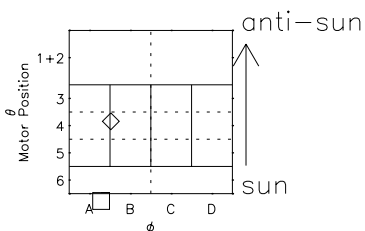

Galileo EPD Real Elevation Anisotropies 98327

Software Version: RTELEV_MEAN V 1.20
Data Production: 06-03-00
Plot Production: Sun Sep 16 15:52:11 2001
Color File: wondr3
Geofactor File: 1.1

00:00:00 1998-327	327-06	327-12	327-18	00:00:00 1998-328	
+	+	+	+	+	
5.47	2.82	0.11	-2.62	-5.30	X JSE(R _j)
12.58	15.98	18.92	21.41	23.55	Y JSE(R _j)
-0.59	-0.60	-0.60	-0.59	-0.56	Z JSE(R _j)

- ◇ = Jupiter look direction
- = Corotation look direction