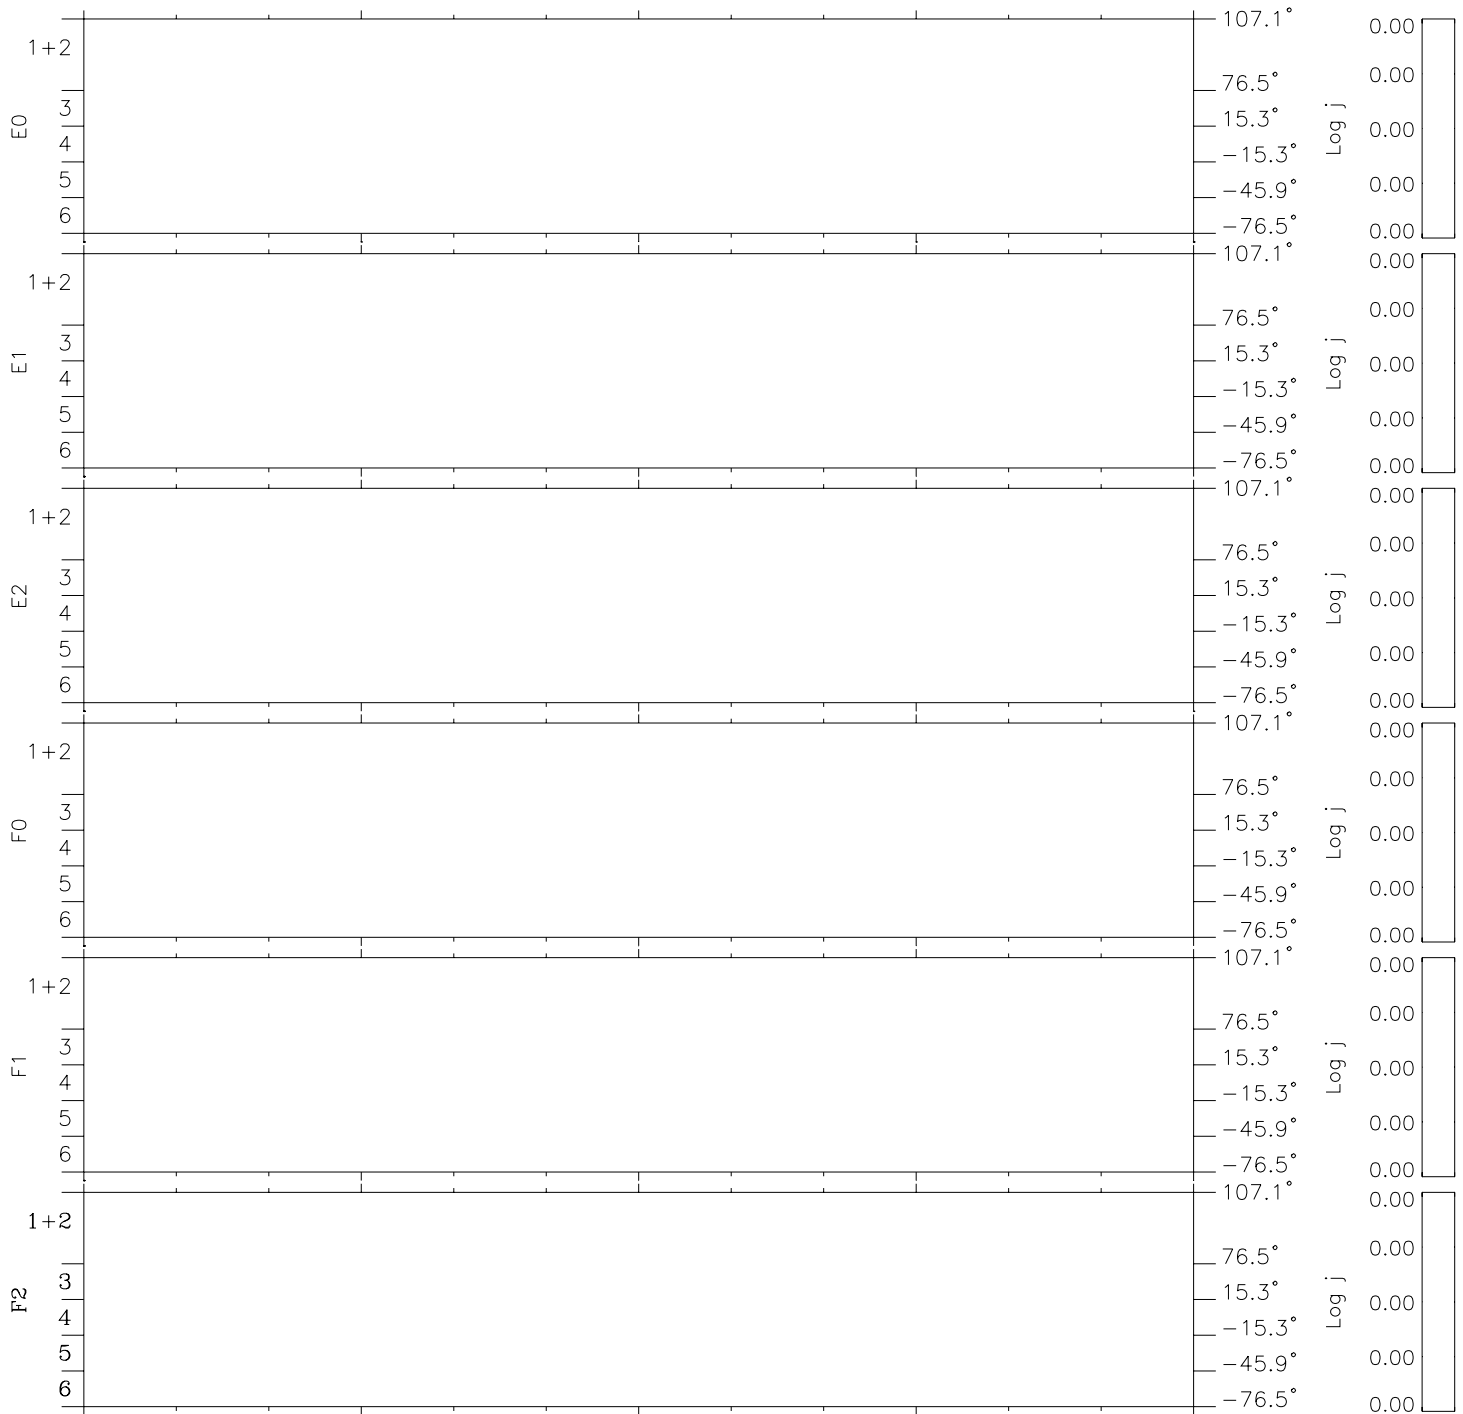

Galileo EPD Real Elevation Anisotropies 98327

Software Version: RTELEV_FLUX V 1.20
Data Production: 06-03-00
Plot Production: Sun Sep 16 15:52:20 2001
Color File: wondr3
Geofactor File: 1.1

00:00:00 1998-327	327-06	327-12	327-18	00:00:00 1998-328	
+	+	+	+	+	X JSE(R _j)
5.47	2.82	0.11	-2.62	-5.30	Y JSE(R _j)
12.58	15.98	18.92	21.41	23.55	Z JSE(R _j)
-0.59	-0.60	-0.60	-0.59	-0.56	

- ◇ = Jupiter look direction
- = Corotation look direction