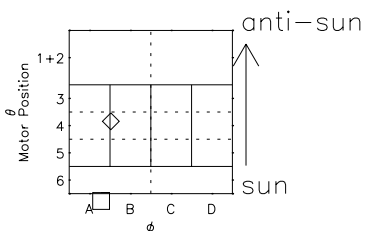

Galileo EPD Real Elevation Anisotropies 98327

Software Version: RTELEV_FLUX V 1.20
Data Production: 06-03-00
Plot Production: Sun Sep 16 15:52:20 2001
Color File: wondr3
Geofactor File: 1.1

00:00:00 1998-327	327-06	327-12	327-18	00:00:00 1998-328	
+	+	+	+	+	X JSE(R _j)
5.47	2.82	0.11	-2.62	-5.30	Y JSE(R _j)
12.58	15.98	18.92	21.41	23.55	Z JSE(R _j)
-0.59	-0.60	-0.60	-0.59	-0.56	

- ◇ = Jupiter look direction
- = Corotation look direction