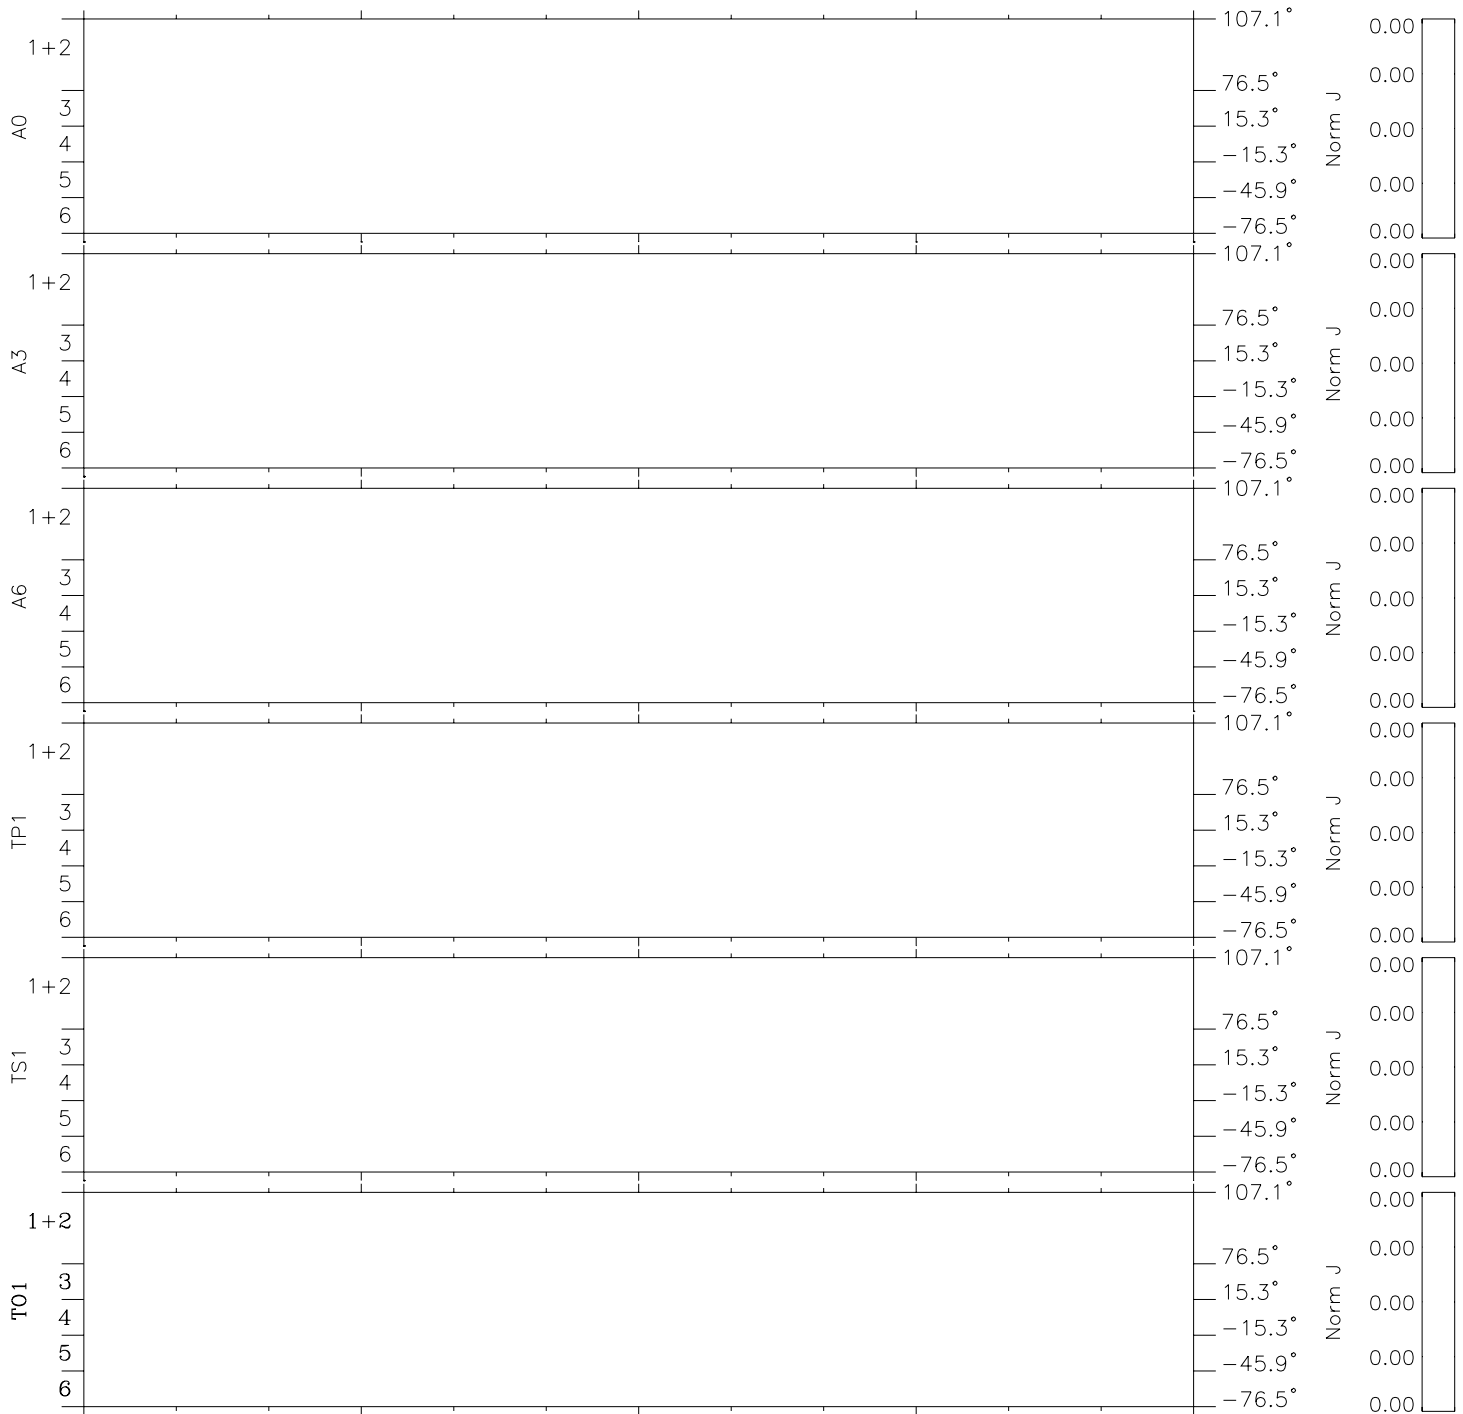

Galileo EPD Real Elevation Anisotropies 98327

Software Version: RTELEV_NORM V 1.20
Data Production: 06-03-00
Plot Production: Sun Sep 16 15:52:24 2001
Color File: wondr3
Geofactor File: 1.1

00:00:00 1998-327	327-06	327-12	327-18	00:00:00 1998-328	
+	+	+	+	+	
5.47	2.82	0.11	-2.62	-5.30	X JSE(R _j)
12.58	15.98	18.92	21.41	23.55	Y JSE(R _j)
-0.59	-0.60	-0.60	-0.59	-0.56	Z JSE(R _j)

- ◇ = Jupiter look direction
- = Corotation look direction