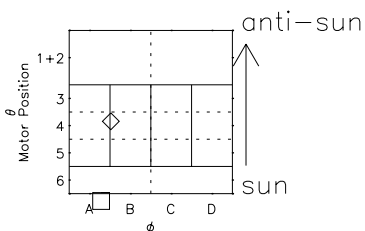

Galileo EPD Real Elevation Anisotropies 98327

Software Version: RTELEV_NORM V 1.20
Data Production: 06-03-00
Plot Production: Sun Sep 16 15:52:24 2001
Color File: wondr3
Geofactor File: 1.1

00:00:00 1998-327	327-06	327-12	327-18	00:00:00 1998-328	
+	+	+	+	+	
5.47	2.82	0.11	-2.62	-5.30	X JSE(R _j)
12.58	15.98	18.92	21.41	23.55	Y JSE(R _j)
-0.59	-0.60	-0.60	-0.59	-0.56	Z JSE(R _j)

- ◇ = Jupiter look direction
- = Corotation look direction