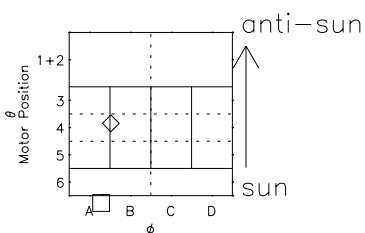

Galileo EPD Real Time Azimuth Anisotropies 98327

Software Version: RTAZIM_NORM V 1.20
Data Production: 06-03-00
Plot Production: Sun Sep 16 15:52:53 2001
Color File: wondr3
Geofactor File: 1.1

00:00:00 1998-327	327-06	327-12	327-18	00:00:00 1998-328	
+	+	+	+	+	
5.47	2.82	0.11	-2.62	-5.30	X JSE(R _j)
12.58	15.98	18.92	21.41	23.55	Y JSE(R _j)
-0.59	-0.60	-0.60	-0.59	-0.56	Z JSE(R _j)

- ◇ = Jupiter look direction
- = Corotation look direction