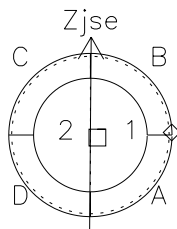

Galileo EPD Real Time Azimuth Anisotropies 98327

Software Version: RTAZIM_NORM V 1.20
Data Production: 06-03-00
Plot Production: Sun Sep 16 15:52:53 2001
Color File: wondr3
Geofactor File: 1.1

00:00:00 1998-327	327-06	327-12	327-18	00:00:00 1998-328	
+	+	+	+	+	
5.47	2.82	0.11	-2.62	-5.30	X JSE(R _j)
12.58	15.98	18.92	21.41	23.55	Y JSE(R _j)
-0.59	-0.60	-0.60	-0.59	-0.56	Z JSE(R _j)

- ◇ = Jupiter look direction
- = Corotation look direction