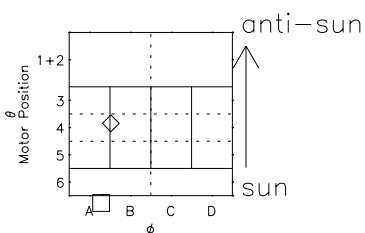

Galileo EPD Real Time Azimuth Anisotropies 98327

Software Version: RTAZIM_NORM V 1.20
Data Production: 06-03-00
Plot Production: Sun Sep 16 15:52:50 2001
Color File: wondr3
Geofactor File: 1.1

00:00:00 1998-327	327-06	327-12	327-18	00:00:00 1998-328	
+	+	+	+	+	
5.47	2.82	0.11	-2.62	-5.30	X JSE(R _j)
12.58	15.98	18.92	21.41	23.55	Y JSE(R _j)
-0.59	-0.60	-0.60	-0.59	-0.56	Z JSE(R _j)

- ◇ = Jupiter look direction
- = Corotation look direction