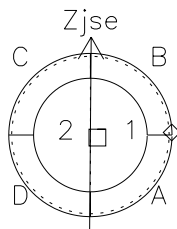

Galileo EPD Real Time Azimuth Anisotropies 98327

Software Version: RTAZIM_NORM V 1.20
Data Production: 06-03-00
Plot Production: Sun Sep 16 15:52:50 2001
Color File: wondr3
Geofactor File: 1.1

00:00:00 1998-327	327-06	327-12	327-18	00:00:00 1998-328	
+	+	+	+	+	
5.47	2.82	0.11	-2.62	-5.30	X JSE(R _j)
12.58	15.98	18.92	21.41	23.55	Y JSE(R _j)
-0.59	-0.60	-0.60	-0.59	-0.56	Z JSE(R _j)

- ◇ = Jupiter look direction
- = Corotation look direction