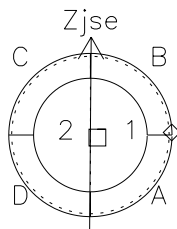

Galileo EPD Real Time Azimuth Anisotropies 98327

Software Version: RTAZIM_MEAN V 1.20
Data Production: 06-03-00
Plot Production: Sun Sep 16 15:52:33 2001
Color File: wondr3
Geofactor File: 1.1

00:00:00 1998-327	327-06	327-12	327-18	00:00:00 1998-328	
+	+	+	+	+	
5.47	2.82	0.11	-2.62	-5.30	X JSE(R _j)
12.58	15.98	18.92	21.41	23.55	Y JSE(R _j)
-0.59	-0.60	-0.60	-0.59	-0.56	Z JSE(R _j)

- ◇ = Jupiter look direction
- = Corotation look direction