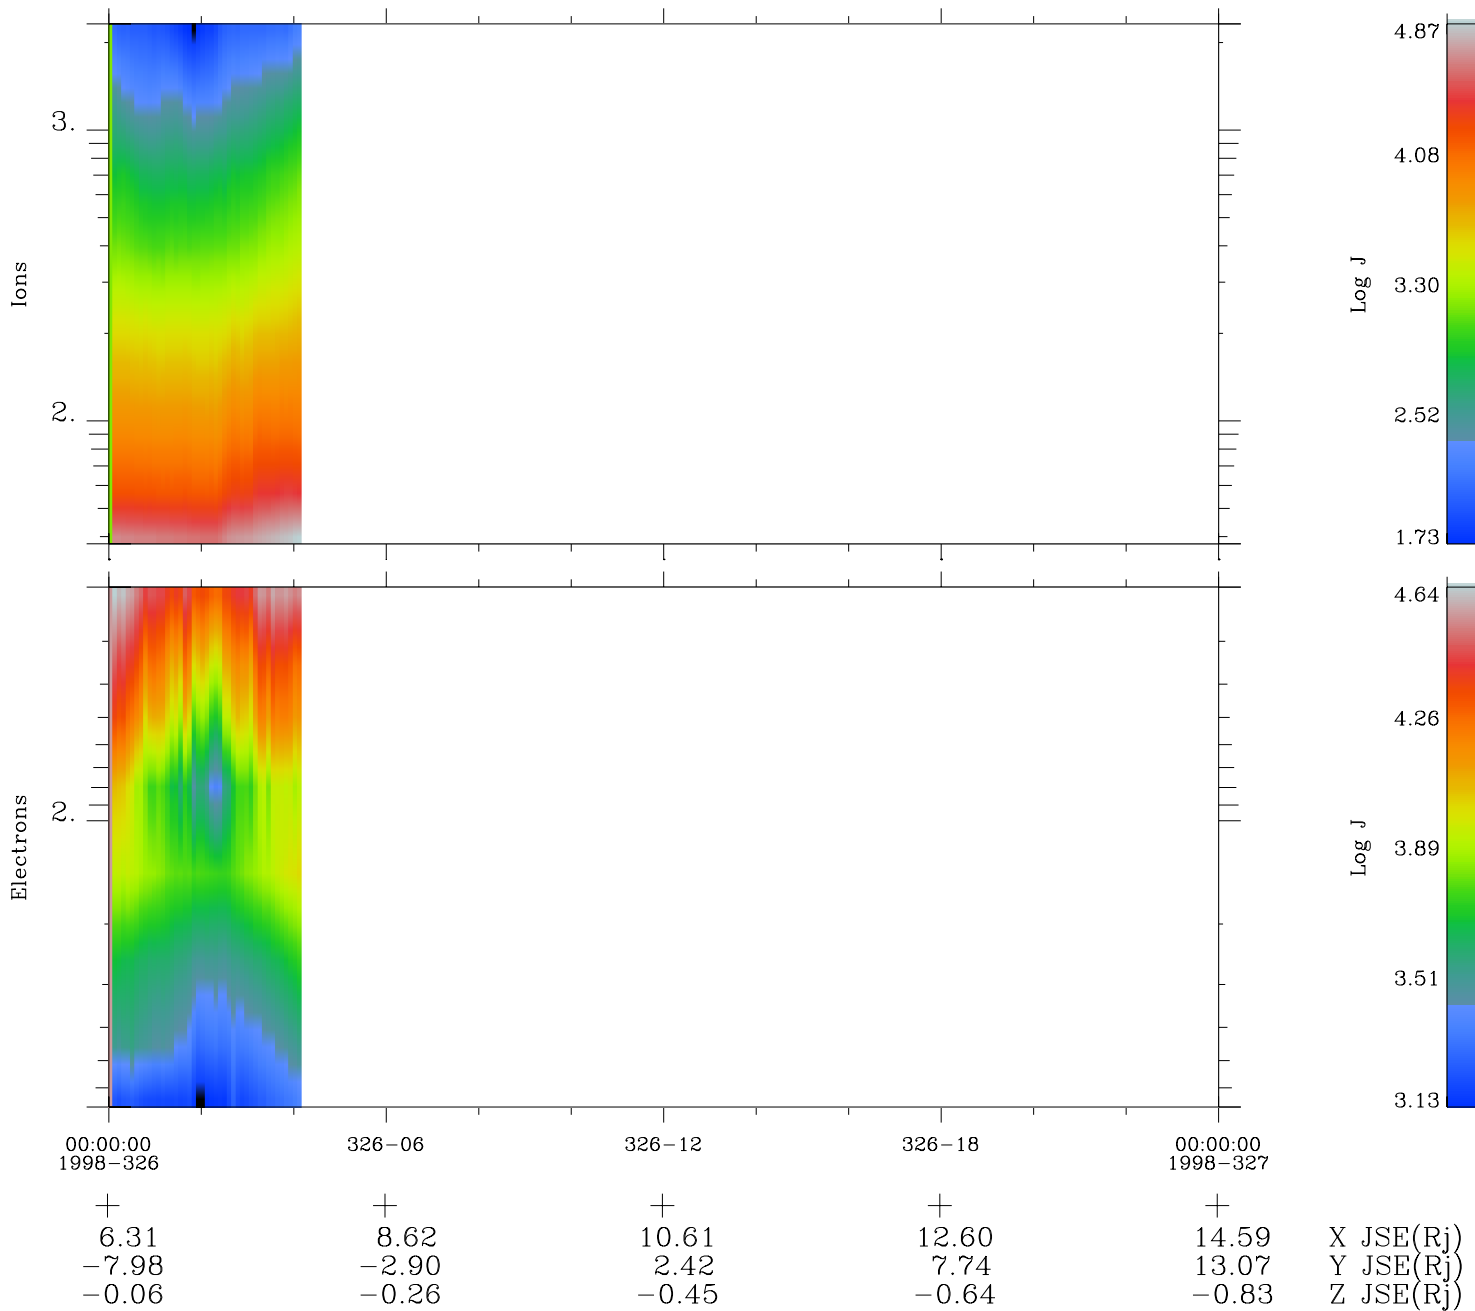

# Galileo EPD Real Time Omni Spectrum 98326

Software Version: RTSPEC\_OMNI V 1.20  
 Data Production: 06-03-00  
 Plot Production: Sun Sep 16 15:45:04 2001  
 Color File: wondr3  
 Geofactor File: 1.1

- ◇ = Jupiter look direction
- = Corotation look direction